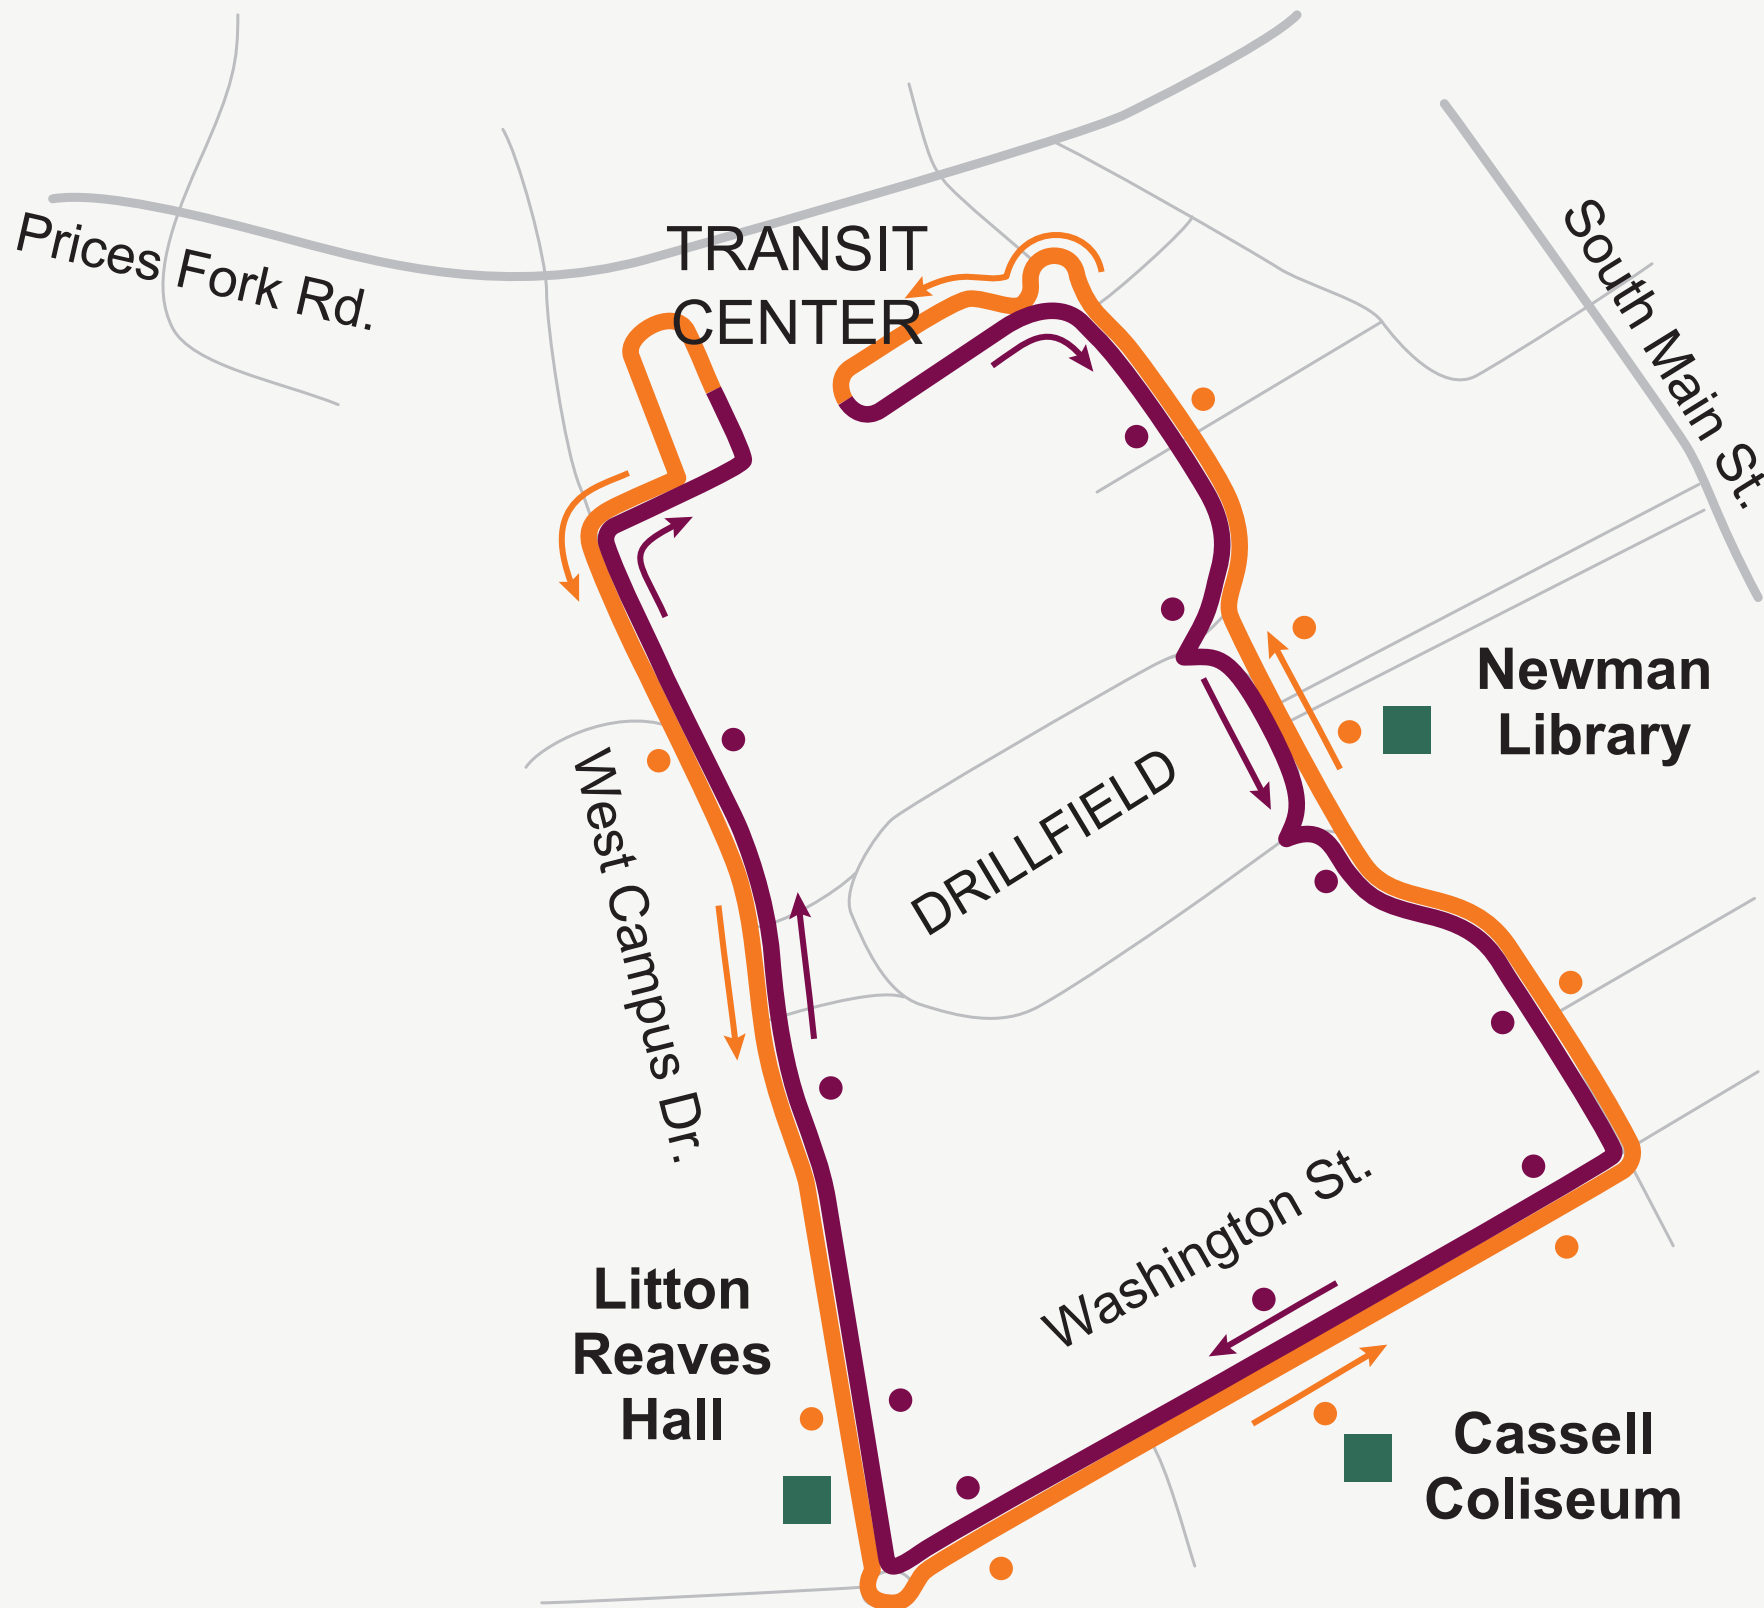

Campus Shuttle CAS

Provides service from the Transit Center Loops around central campus

- Points of Interest
- CAS Route
- CAS Route
- Bus Stop

* Buses that arrive at the Transit Center Loops early will leave at the scheduled time.