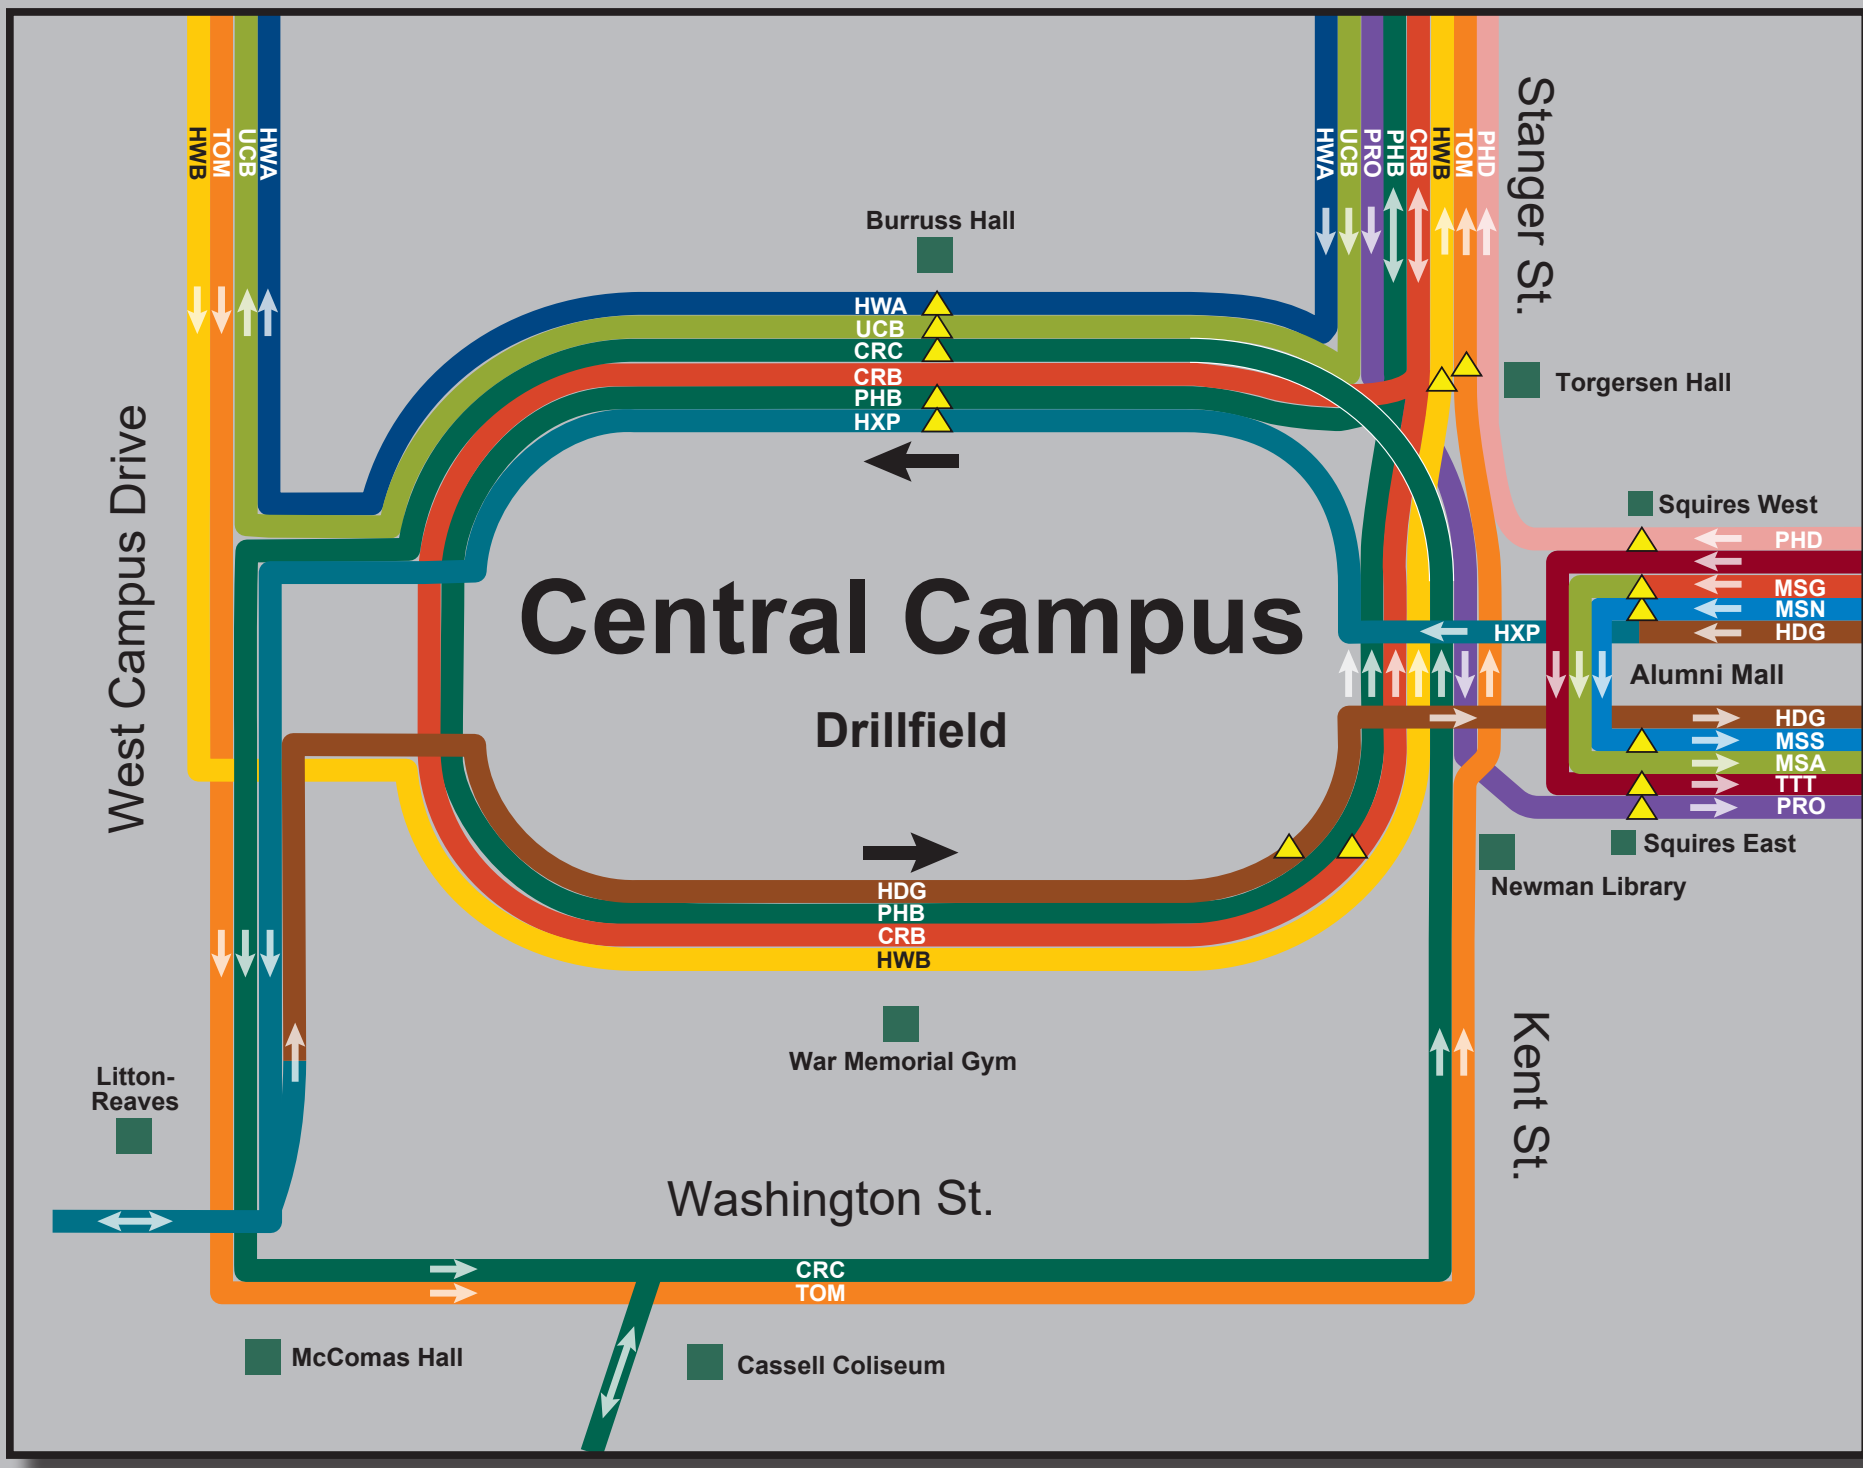

System Map Effective August 2023

Blacksburg Weekday Routes

Full Service Weekday 7 am - 9:30 pm	Reduced Service Weekday 7 am - 9:30 pm
CRB - Carpenter Blvd. *	CRC - CRC Shuttle *
CRC - CRC Shuttle	HDG - Harding Ave.
HDG - Harding Ave.	HWA - Hethwood A
HWA - Hethwood A	HWB - Hethwood B
HWB - Hethwood B	HXP - Hokie Express
HXP - Hokie Express	MSA - South Main - Airport Rd. *
MSA - South Main - Airport Rd. *	MSG - North Main - Givens Ln. *
MSG - North Main - Givens Ln. *	MSN / MSS - Main Street North/South
MSN / MSS - Main Street North/South	PHD - Patrick Henry
PHD - Patrick Henry	PRO - Progress Street
PHB - Patrick Henry B *	TOM - Toms Creek
PRO - Progress Street	TTT - Two Town Trolley
TOM - Toms Creek	UCB - University City Blvd.
TTT - Two Town Trolley	
UCB - University City Blvd.	

* Route ends between 6 - 7 pm

Christiansburg Routes

Service
Explorer Blue Loop
Explorer Gold Loop

Evening and Weekend Routes