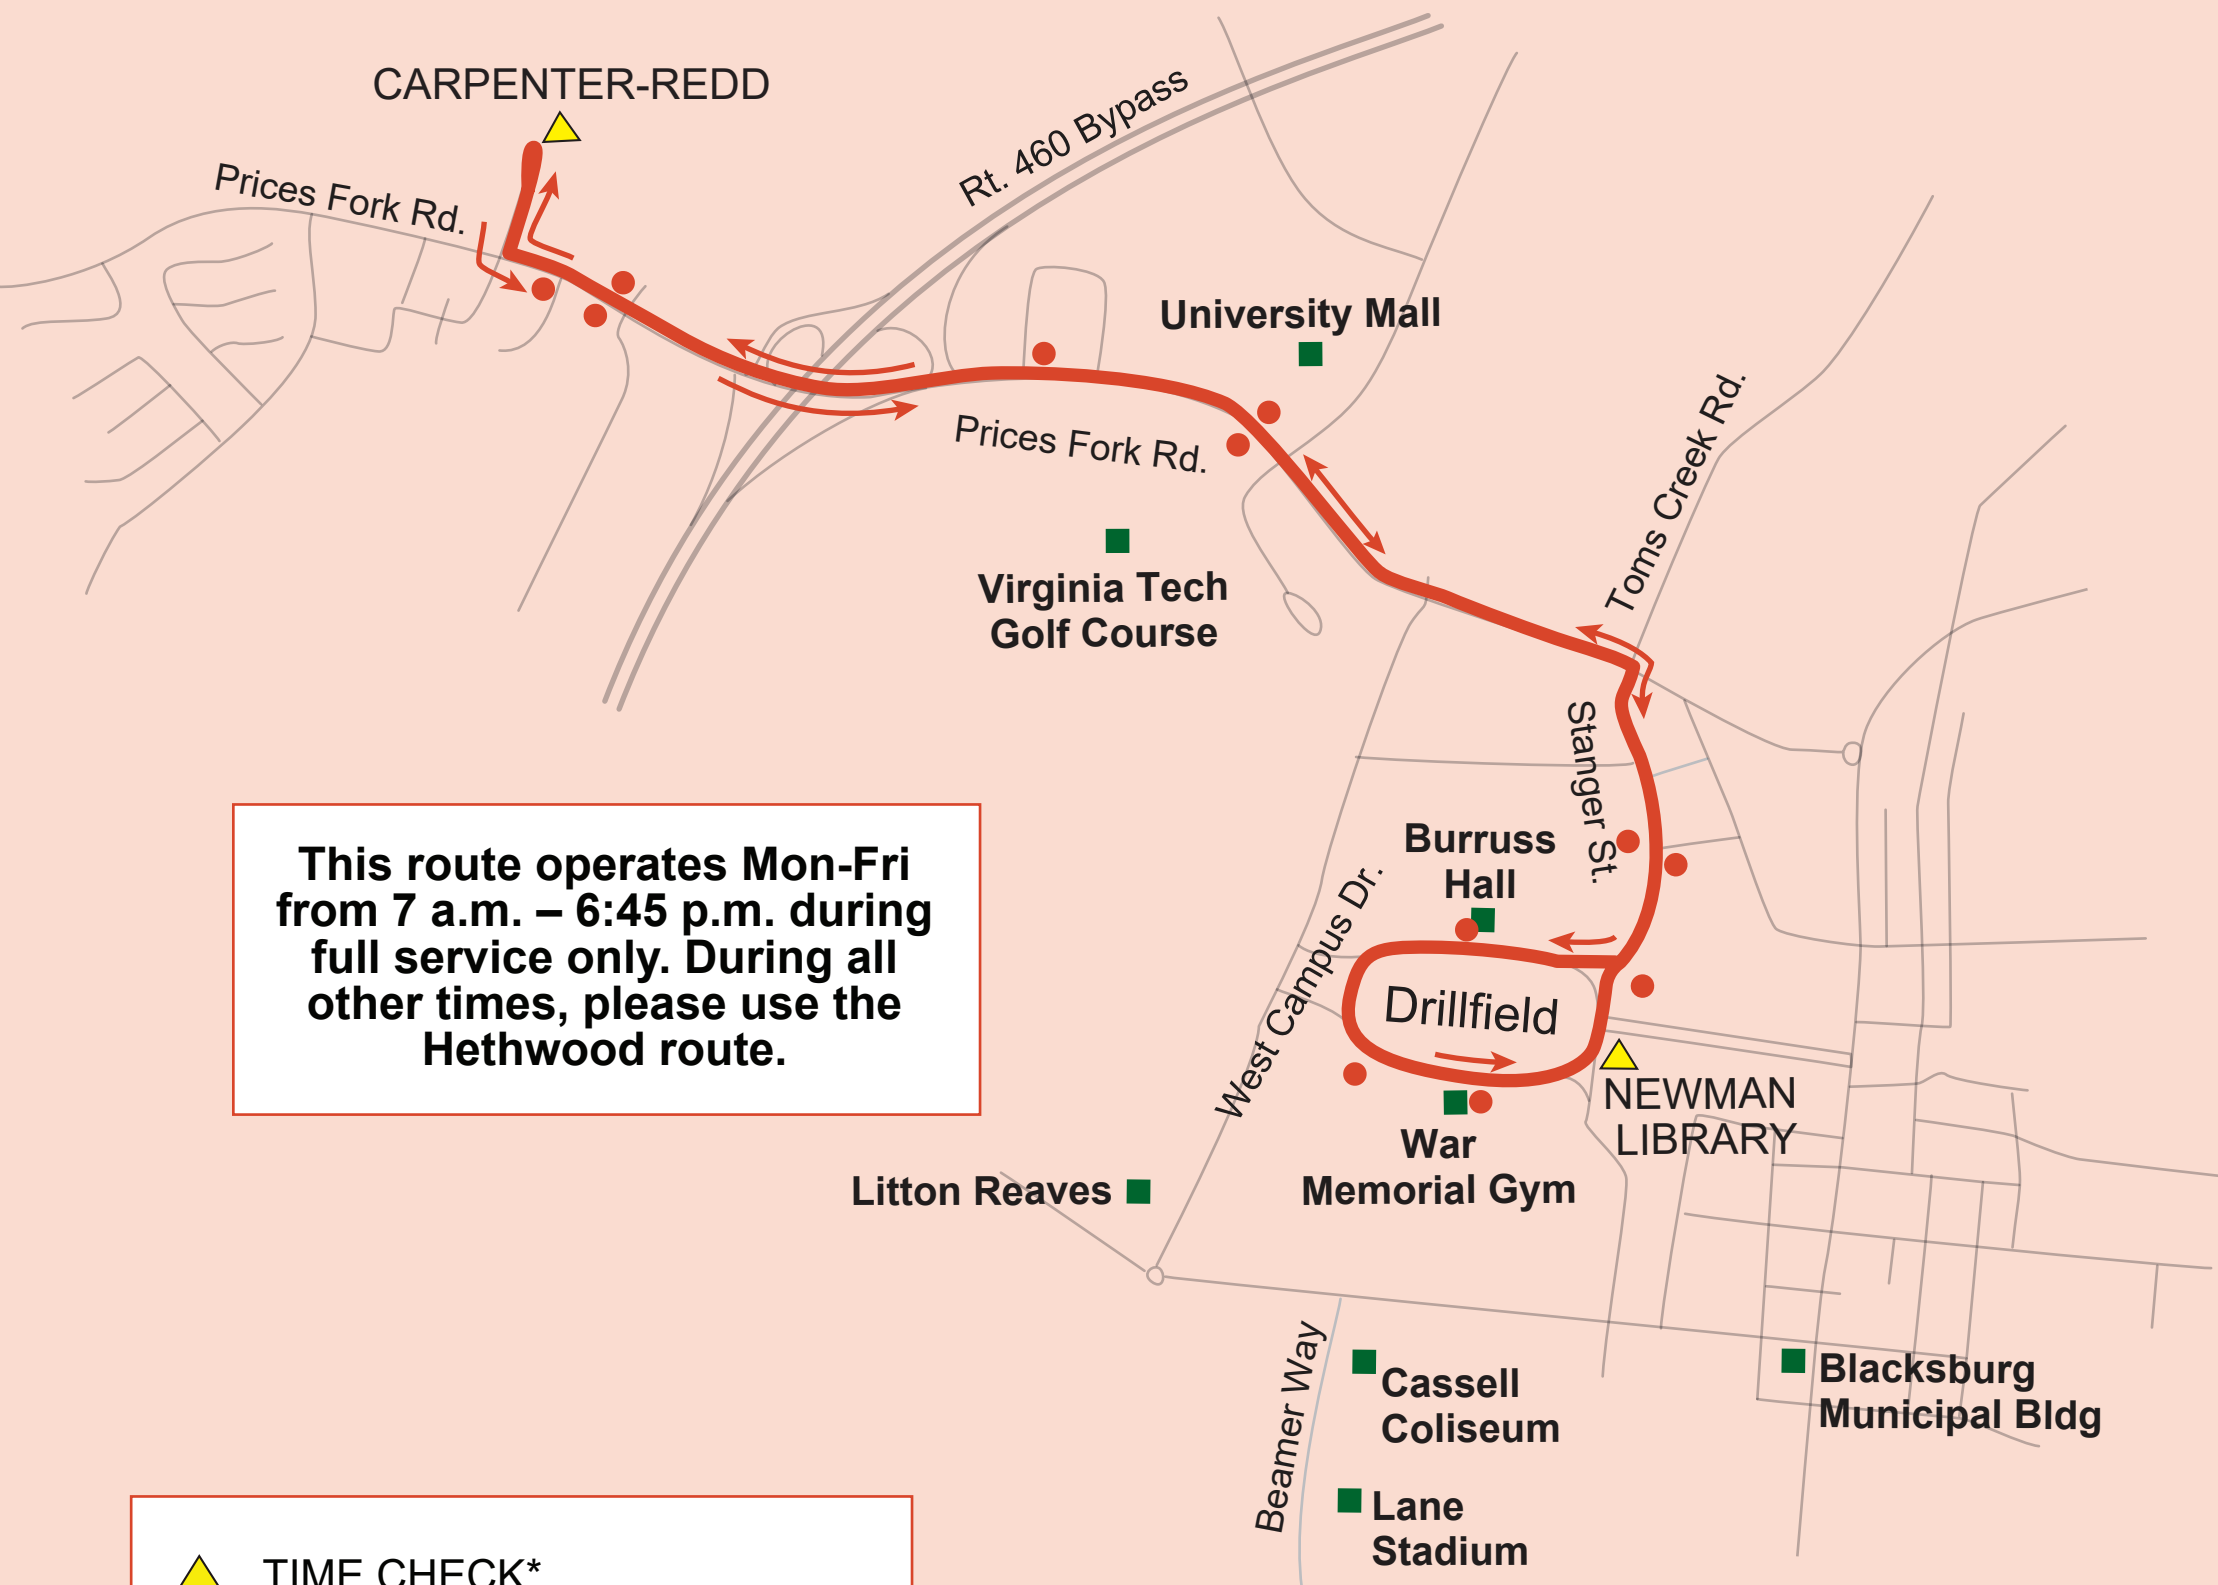

# Carpenter Boulevard

Provides service from Carpenter Boulevard along Prices Fork Road to campus.

This route operates Mon-Fri from 7 a.m. – 6:45 p.m. during full service only. During all other times, please use the Hethwood route.

-  TIME CHECK\*
  -  Points of Interest
  -  Carpenter Boulevard Route
  -  Bus Stop
- \* Buses that arrive at a time check early will leave at the scheduled time.

# Carpenter Boulevard

The Carpenter Boulevard route operates Monday through Friday during Full and Intermediate service. During all other times please use the Hethwood routes.

**No Evenings, Weekends or Reduced service.**

## Carpenter Boulevard "CRB"

Full and Intermediate Service

Mon - Fri until 6:30 p.m.

All other times use Hethwood routes

Newman Library	Carpenter / Redd Circle
Stop # 1100	Stop # 1221
Route operates every 30 minutes.	
	7:00 AM
7:10 AM	7:20 AM
7:40 AM	7:50 AM
8:10 AM	8:20 AM
8:40 AM	8:50 AM
9:10 AM	9:20 AM
9:40 AM	9:50 AM
10:10 AM	10:20 AM
10:40 AM	10:50 AM
11:10 AM	11:20 AM
11:40 AM	11:50 AM
<b>12:10 PM</b>	<b>12:20 PM</b>
<b>12:40 PM</b>	<b>12:50 PM</b>
<b>1:10 PM</b>	<b>1:20 PM</b>
<b>1:40 PM</b>	<b>1:50 PM</b>
<b>2:10 PM</b>	<b>2:20 PM</b>
<b>2:40 PM</b>	<b>2:50 PM</b>
<b>3:10 PM</b>	<b>3:20 PM</b>
<b>3:40 PM</b>	<b>3:50 PM</b>
<b>4:10 PM</b>	<b>4:20 PM</b>
<b>4:40 PM</b>	<b>4:50 PM</b>
<b>5:10 PM</b>	<b>5:20 PM</b>
<b>5:40 PM</b>	<b>5:50 PM</b>
<b>6:10 PM</b>	<b>6:20 PM</b>