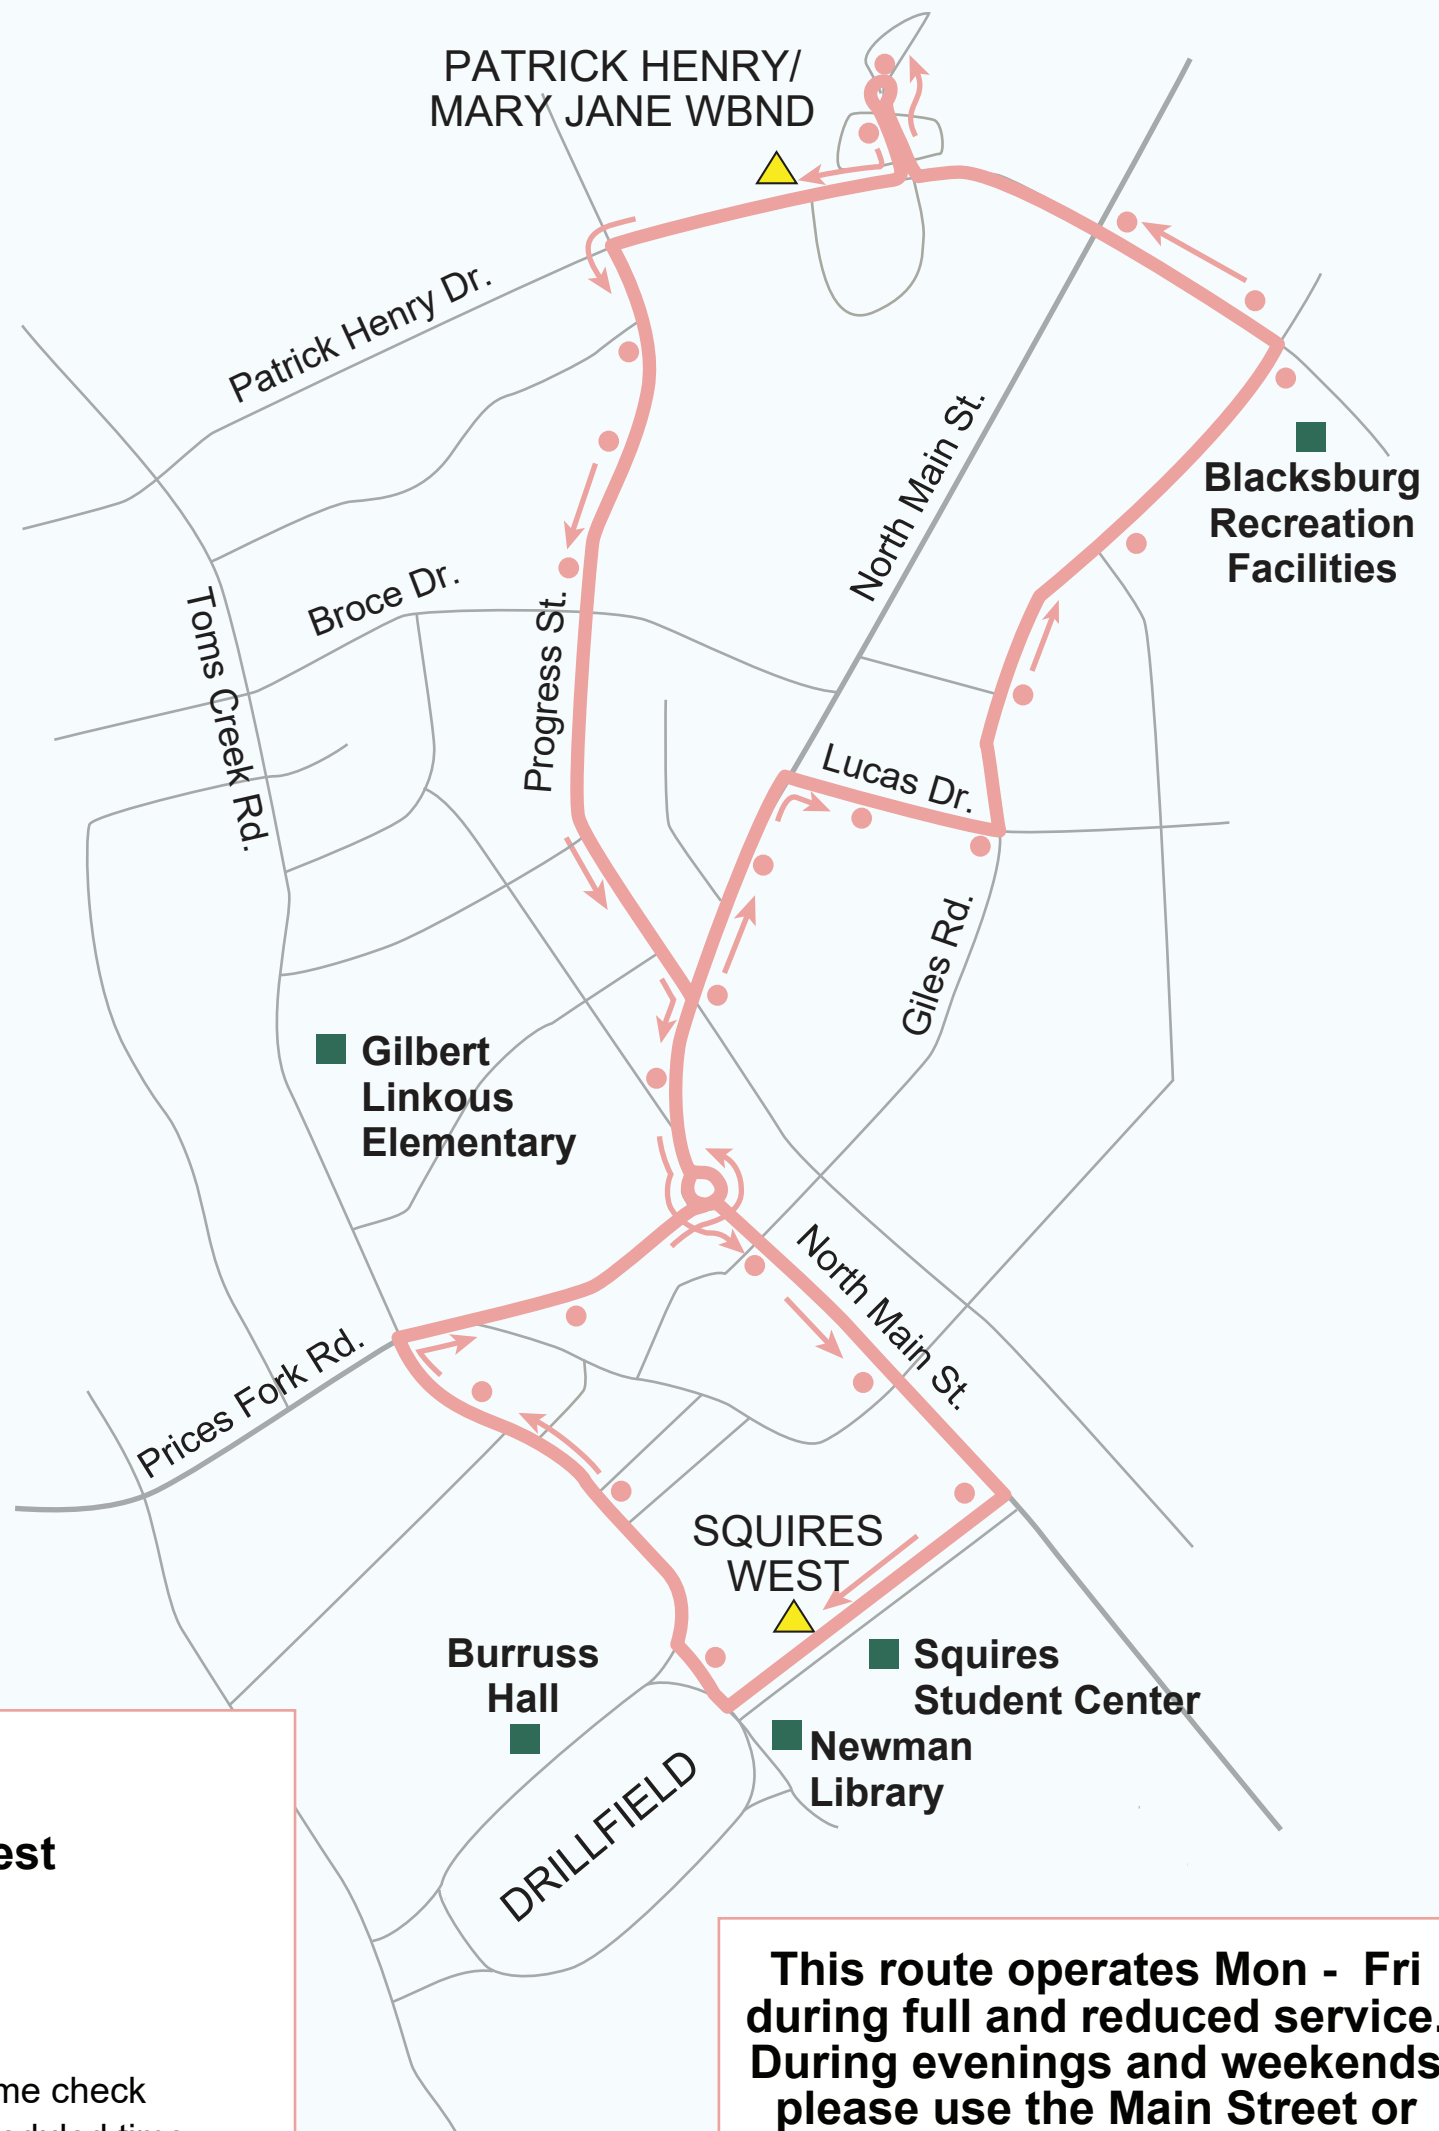

Patrick Henry

Provides service from Giles Rd., Patrick Henry Dr., Seneca Circle and Progress St. to campus.

-  TIME CHECK*
-  Points of Interest
-  Patrick Henry
-  Bus Stop

* Buses that arrive at a time check early will leave at the scheduled time.

This route operates Mon - Fri during full and reduced service. During evenings and weekends please use the Main Street or Toms Creek routes.

Patrick Henry "PHD"

Provides service along North Main Street, Giles Road, Patrick Henry Drive, Seneca Circle and Progress Street to Campus.

What has changed? No changes.

Patrick Henry Full Service Monday -Thursday	
Squires West	Patrick Henry / Mary Jane Wbnd
Stop # 1113	Stop # 1438
Operates every 15 minutes	
	6:45 AM
7:00 AM	7:00 AM
7:15 AM	7:15 AM
7:30 AM	7:30 AM
7:45 AM	7:45 AM
8:00 AM	8:00 AM
8:15 AM	8:15 AM
8:30 AM	8:30 AM
8:45 AM	8:45 AM
9:00 AM	9:00 AM
9:15 AM	9:15 AM
9:30 AM	9:30 AM
9:45 AM	9:45 AM
10:00 AM	10:00 AM
10:15 AM	10:15 AM
10:30 AM	10:30 AM
10:45 AM	10:45 AM
11:00 AM	11:00 AM
11:15 AM	11:15 AM
11:30 AM	11:30 AM
11:45 AM	11:45 AM
12:00 PM	12:00 PM
12:15 PM	12:15 PM
12:30 PM	12:30 PM
12:45 PM	12:45 PM
1:00 PM	1:00 PM
1:15 PM	1:15 PM
1:30 PM	1:30 PM
1:45 PM	1:45 PM
2:00 PM	2:00 PM
2:15 PM	2:15 PM
2:30 PM	2:30 PM
2:45 PM	2:45 PM
3:00 PM	3:00 PM
3:15 PM	3:15 PM
3:30 PM	3:30 PM
3:45 PM	3:45 PM
4:00 PM	4:00 PM
4:15 PM	4:15 PM
4:30 PM	4:30 PM
4:45 PM	4:45 PM
5:00 PM	5:00 PM
5:15 PM	5:15 PM
5:30 PM	5:30 PM
5:45 PM	5:45 PM
6:00 PM	6:00 PM
6:15 PM	6:15 PM
Operates every 30 minutes	
6:45 PM	7:00 PM
7:15 PM	7:30 PM
7:45 PM	8:00 PM
8:15 PM	8:30 PM
8:45 PM	9:00 PM
9:15 PM	9:30 PM