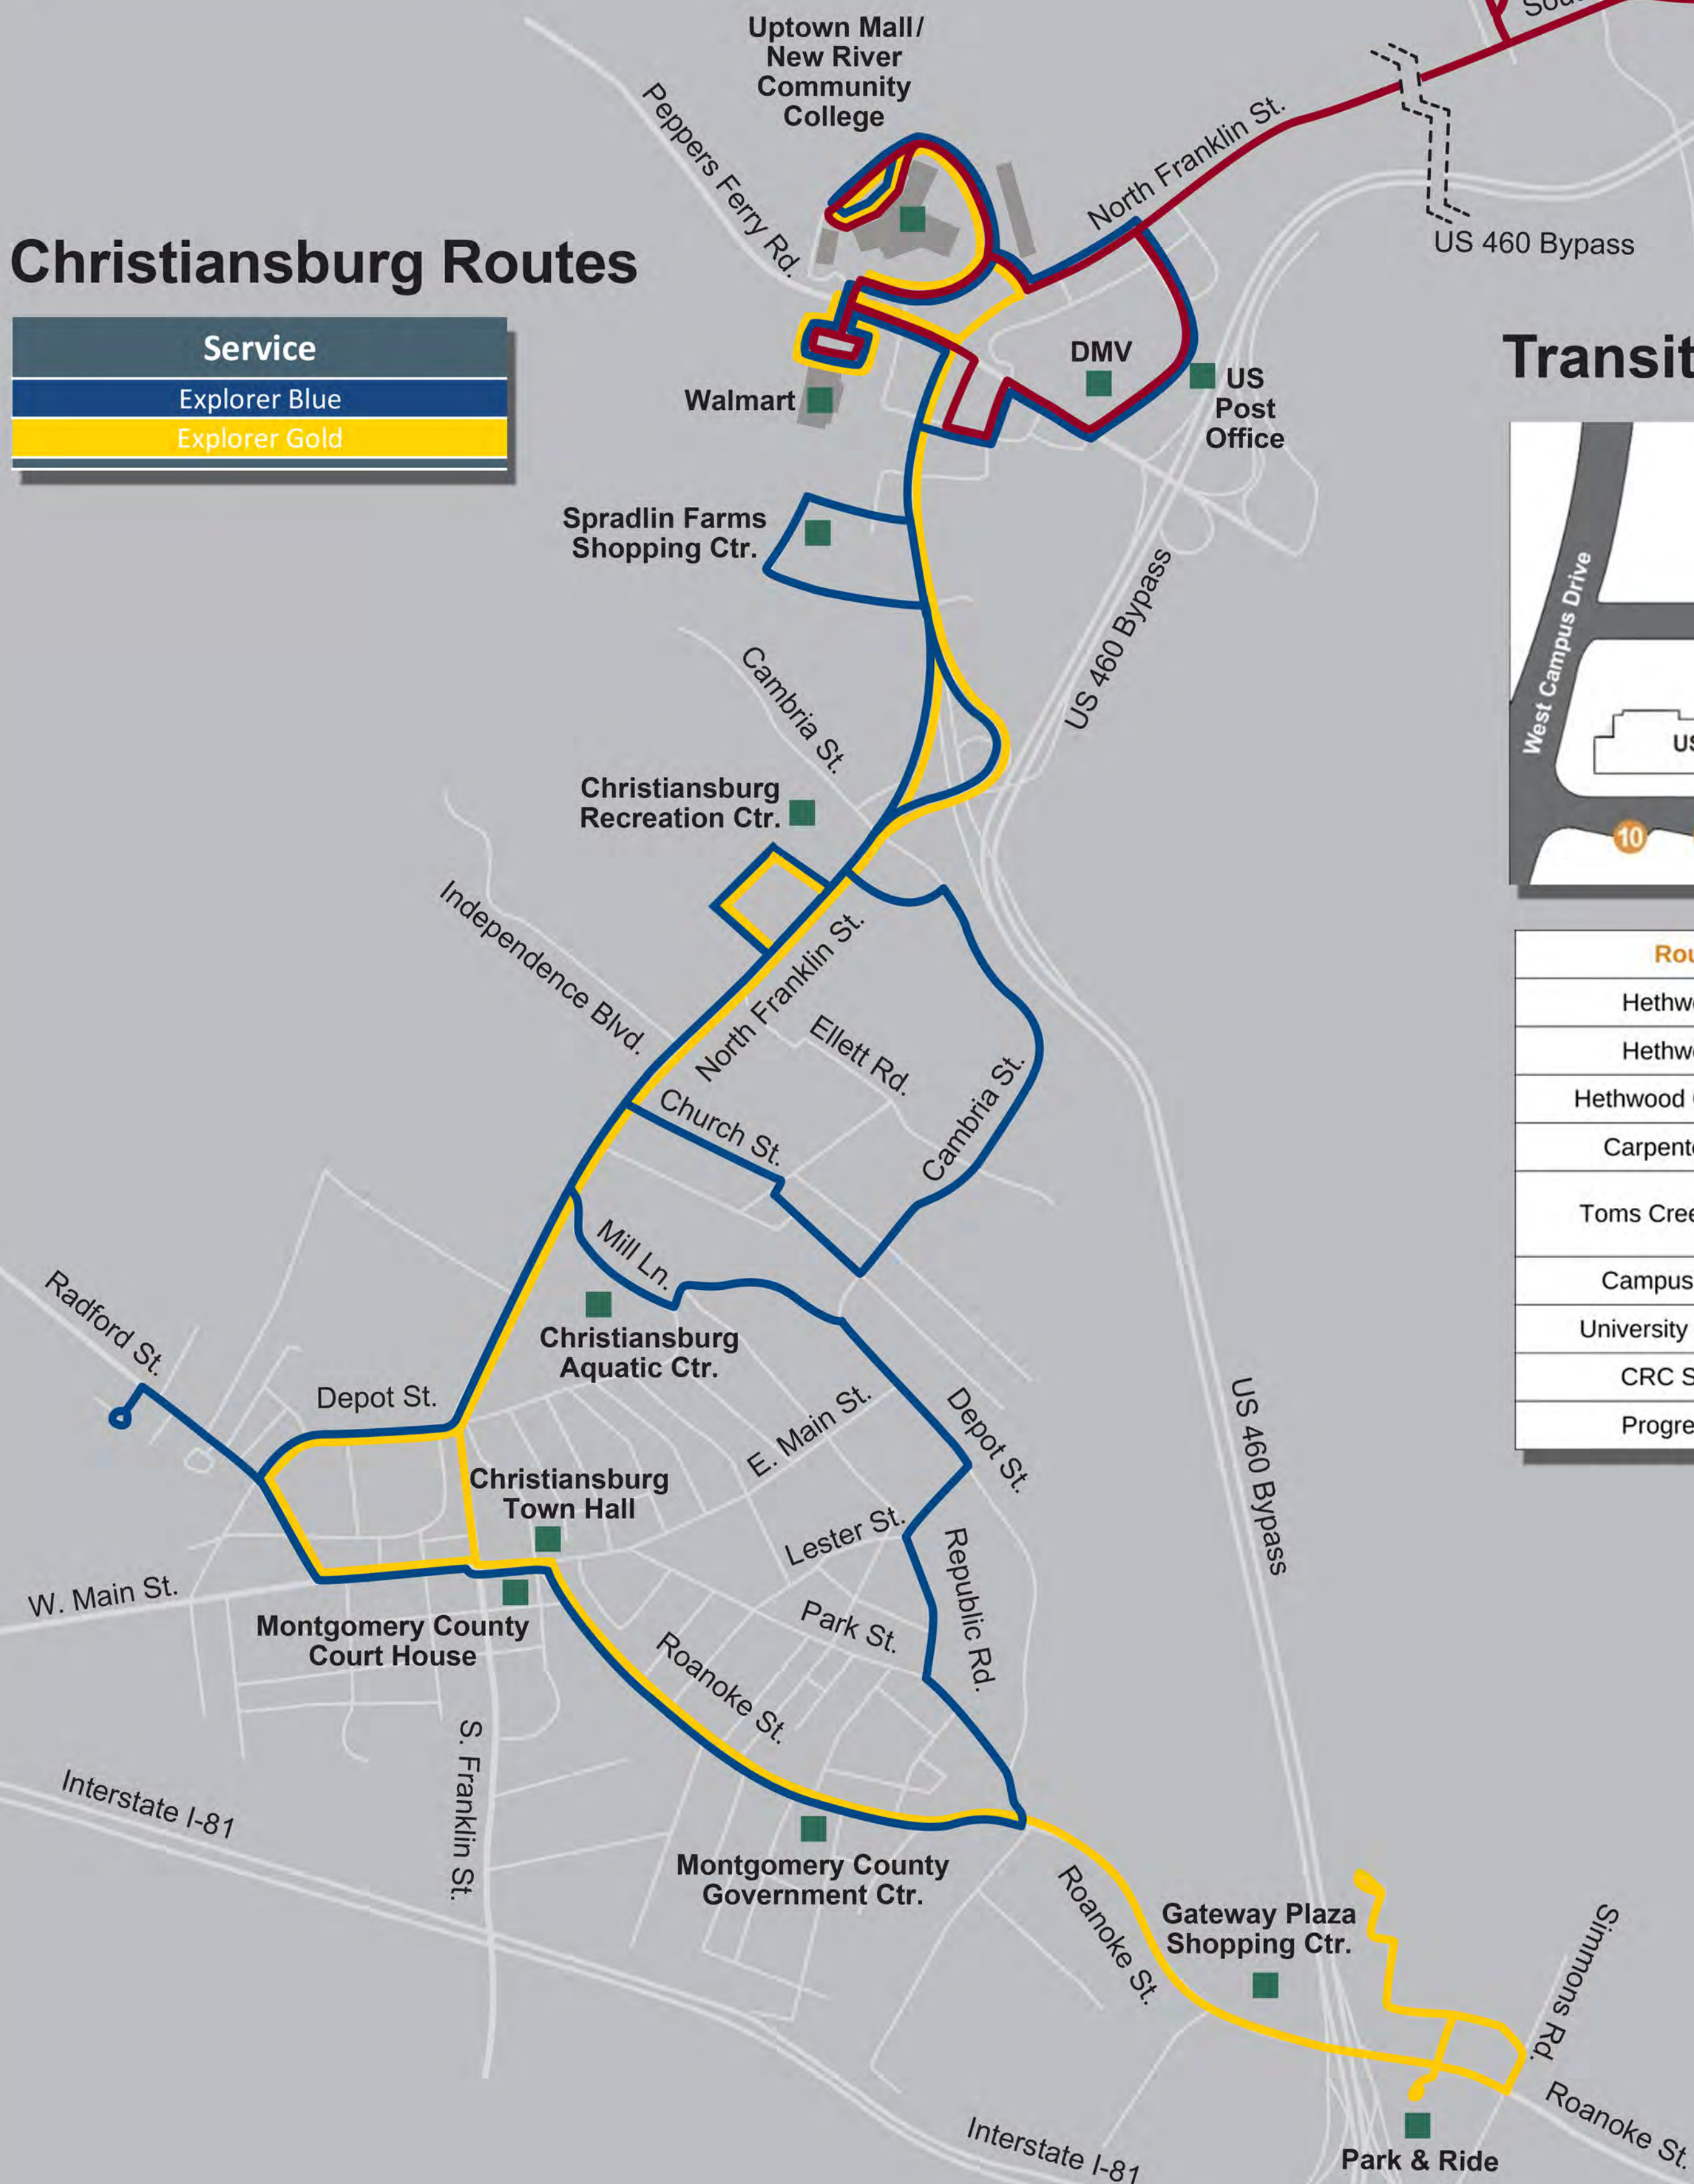

Full Service Weeknight
Campus Shuttle (CAS)
CRC Shuttle (CRC)
Harding Ave. (HDG)
Hethwood Combined (HWC)
Hokie Express (HXP)
North Main - Patrick Henry (NMP)
Patrick Henry (PHD)
South Main - Ellett Rd. (SME)
Toms Creek Progress (TCP)
Two Town Trolley (TTT)
University City Blvd. (UCB)

Full Service Weekend
Campus Shuttle (CAS)
CRC Shuttle (CRC)
Harding Ave. (HDG)
Hethwood C (HWC)
Hokie Express (HXP)
North Main - Patrick Henry (NMP)
South Main - Ellett Rd. (SME)
Toms Creek Progress (TCP)
Two Town Trolley (TTT)
University City Blvd. (UCB)

Reduced Service Weekday
Campus Shuttle (CAS)
CRC Shuttle (CRC)
Harding Ave. (HDG)
Hethwood A (HWA)
Hethwood B (HWB)
Hokie Express (HXP)
North Main - Givens Ln. (NMG)
Patrick Henry (PHD)
Progress Street (PRG)
South Main - Airport Rd. (SMA)
South Main - Southpark (SMS)
Toms Creek Rd. (TCR)
Two Town Trolley (TTT)
University City Blvd. (UCB)

Reduced Service Weekend
Harding Ave. (HDG)
Hethwood C (HWC)
Hokie Express (HXP)
North Main - Patrick Henry (NMP)
South Main - Ellett Rd. (SME)
Toms Creek Progress (TCP)
Two Town Trolley (TTT)

Christiansburg Routes

Service
Explorer Blue
Explorer Gold