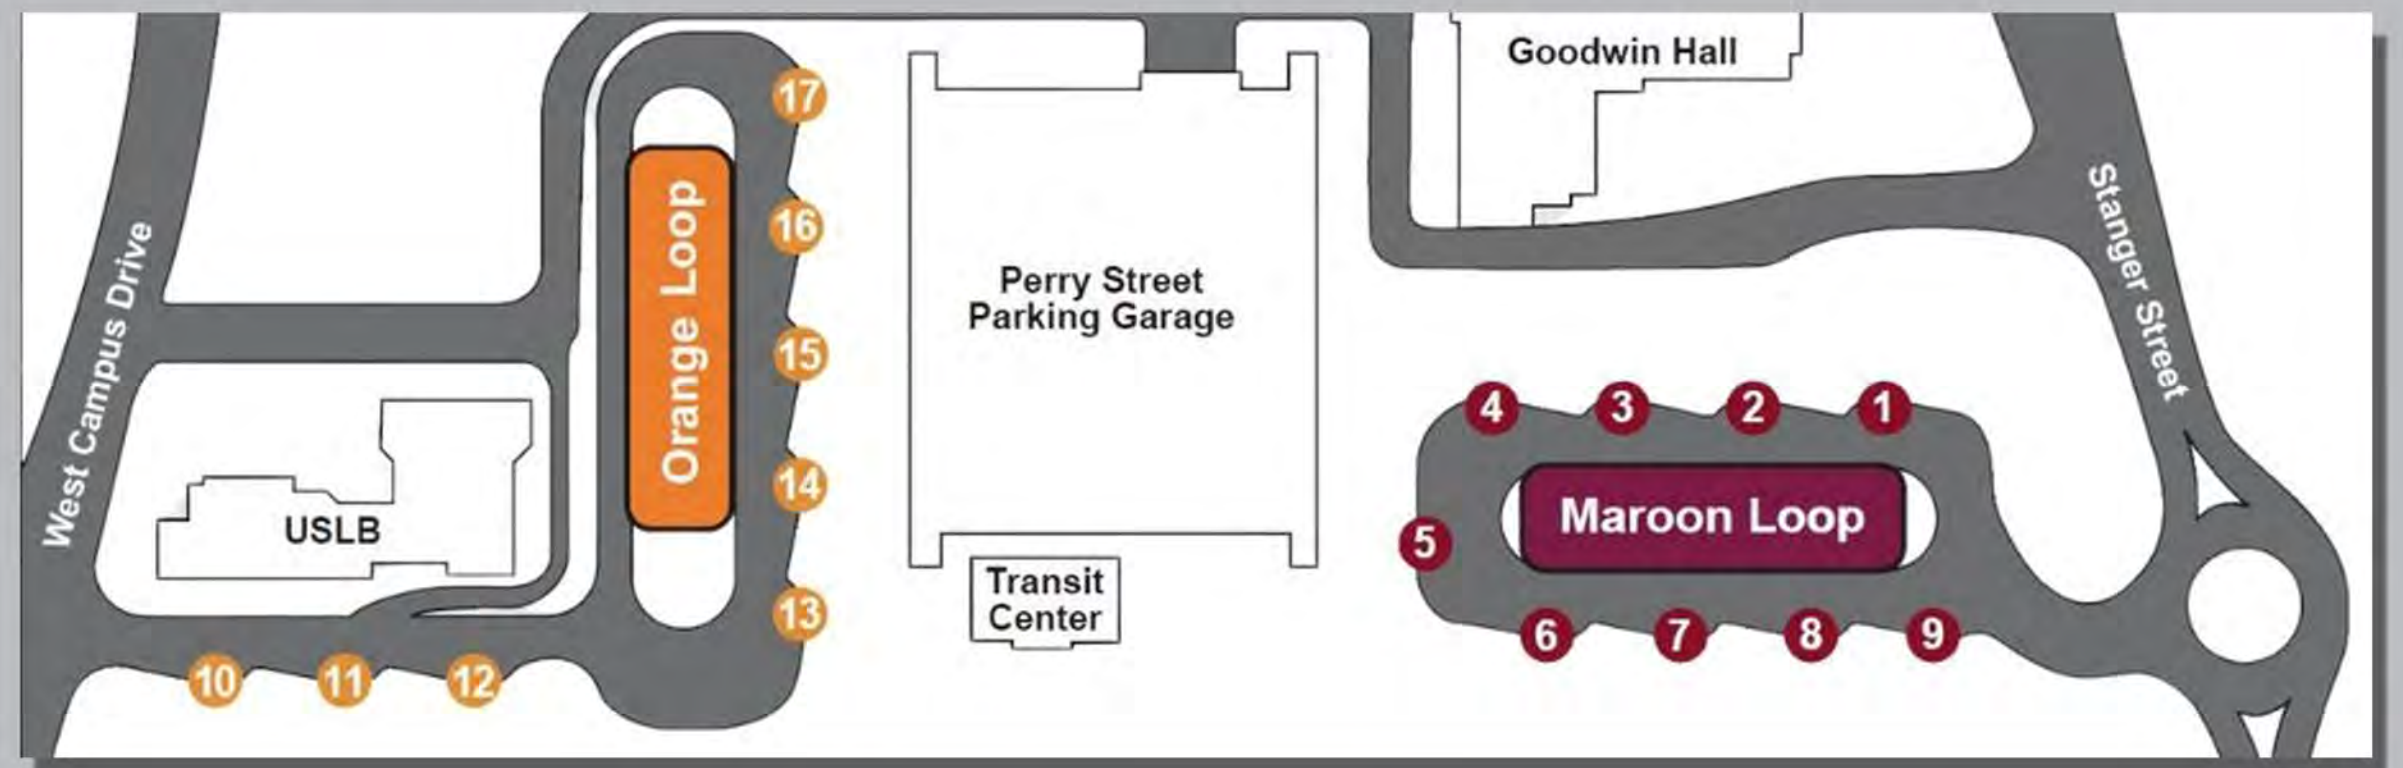

Transit Center

Route	Code	Bay
Hethwood B	HWB	10
Hethwood A	HWA	11
Hethwood Combined	HWC	11
Carpenter Blvd.	CRB	12
Toms Creek Routes	TCR TCP	13
Campus Shuttle	CAS	14
University City Blvd.	UCB	15
CRC Shuttle	CRC	16
Progress St.	PRG	17

Route	Code	Bay
Regional Services		1 & 2
Two Town Trolley	TTT	2
Harding Ave.	HDG	3
Hokie Express	HXP	4
Campus Shuttle	CAS	5
All South Main Routes	SMA SMS	6
All North Main Routes	NMG NMP	7
Patrick Henry Dr.	PHD	8
Patrick Henry B	PHB	9