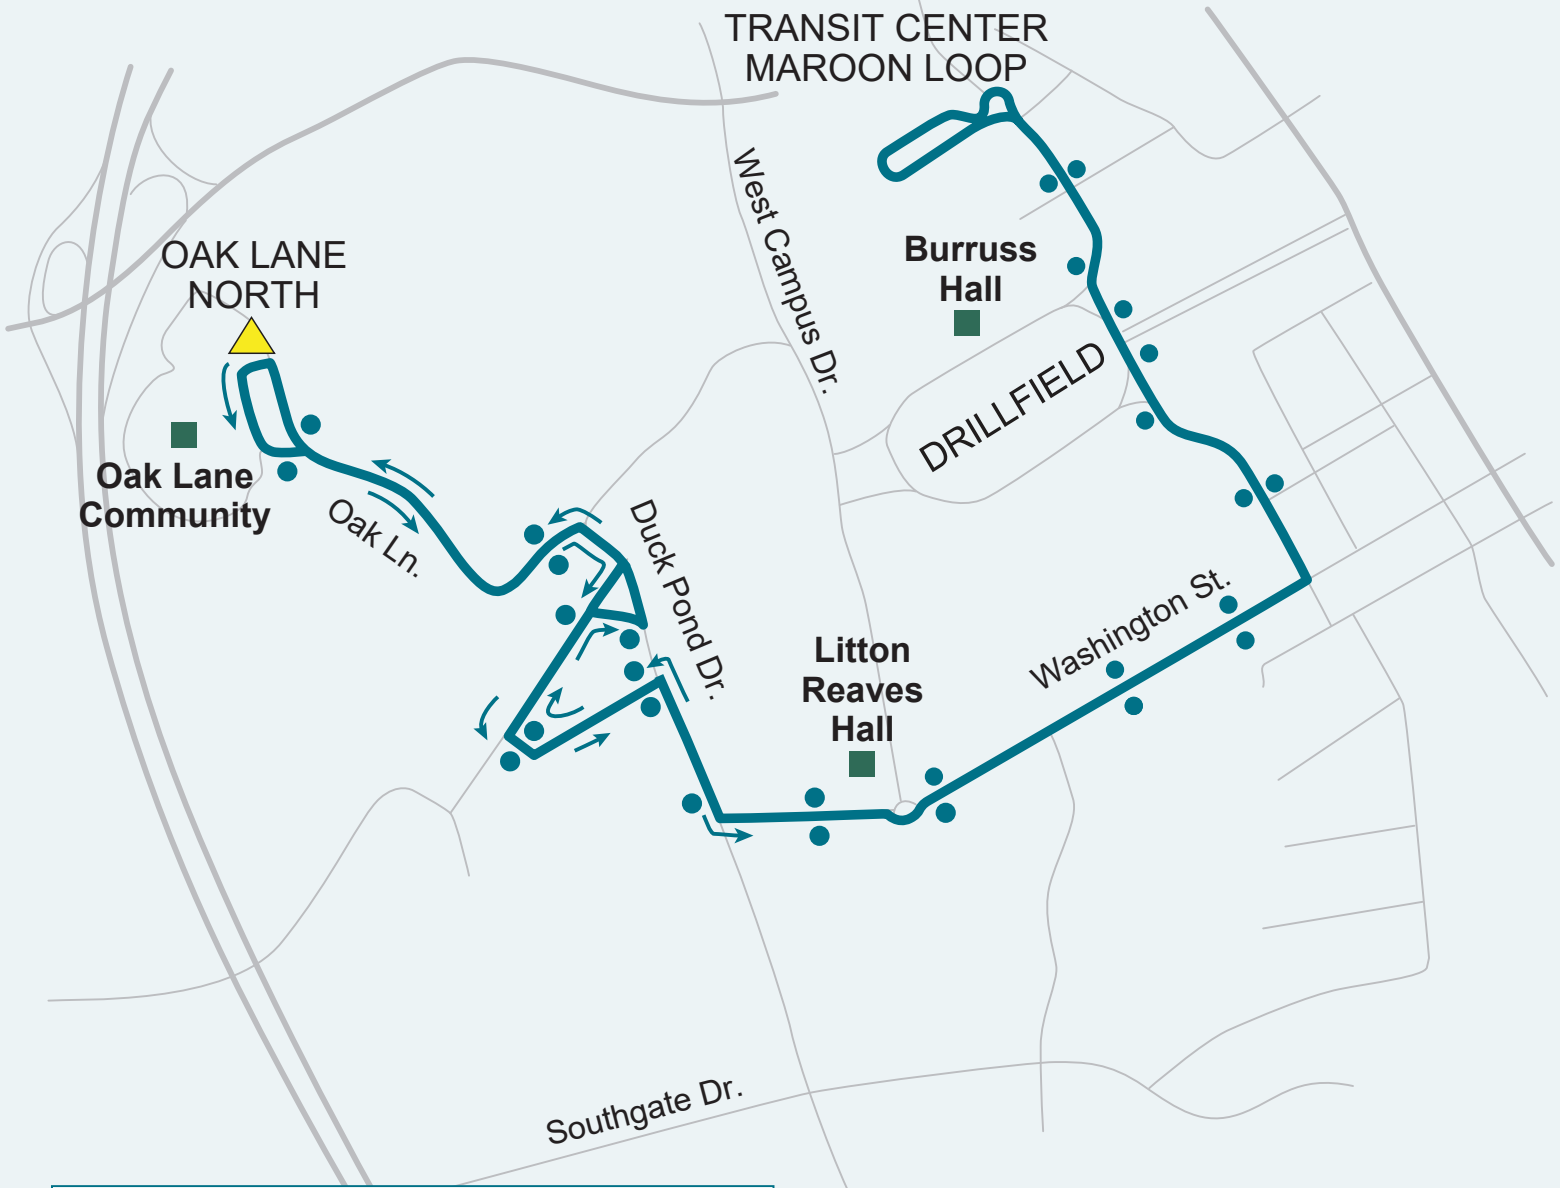

## HXP

Provides service from the Transit Center to Oak Lane

-  TIME CHECK\*
-  Points of Interest
-  HXP Route
-  Bus Stop

\* Buses that arrive at a time check or the Transit Center early will leave at the scheduled time.

# HXP - Hokie Express

Hokie Express provides service from Oak Lane to the Transit Center Loops.

**Changes:** There is no longer an alternate route during evenings or weekends. Route now serves Washington Street, Kent Street and Stanger Street.

## Hokie Express Reduced Service Mon through Fri

Maroon Loop	Oak Lane
Bay 4 Stop # 8004	Stop # 1118
<i>Route Frequency: Every 30 minutes</i>	
	7:00 AM
7:15 AM	7:30 AM
7:45 AM	8:00 AM
8:15 AM	8:30 AM
8:45 AM	9:00 AM
9:15 AM	9:30 AM
9:45 AM	10:00 AM
10:15 AM	10:30 AM
10:45 AM	11:00 AM
11:15 AM	11:30 AM
11:45 AM	<b>12:00 PM</b>
<b>12:15 PM</b>	<b>12:30 PM</b>
<b>12:45 PM</b>	<b>1:00 PM</b>
<b>1:15 PM</b>	<b>1:30 PM</b>
<b>1:45 PM</b>	<b>2:00 PM</b>
<b>2:15 PM</b>	<b>2:30 PM</b>
<b>2:45 PM</b>	<b>3:00 PM</b>
<b>3:15 PM</b>	<b>3:30 PM</b>
<b>3:45 PM</b>	<b>4:00 PM</b>
<b>4:15 PM</b>	<b>4:30 PM</b>
<b>4:45 PM</b>	<b>5:00 PM</b>
<b>5:15 PM</b>	<b>5:30 PM</b>
<b>5:45 PM</b>	<b>6:00 PM</b>
<b>6:15 PM</b>	<b>6:30 PM</b>
<b>6:45 PM</b>	<b>7:00 PM</b>
<b>7:15 PM</b>	<b>7:30 PM</b>
<b>7:45 PM</b>	<b>8:00 PM</b>
<b>8:15 PM</b>	<b>8:30 PM</b>
<b>8:45 PM</b>	<b>9:00 PM</b>
<b>9:15 PM</b>	<b>9:30 PM</b>