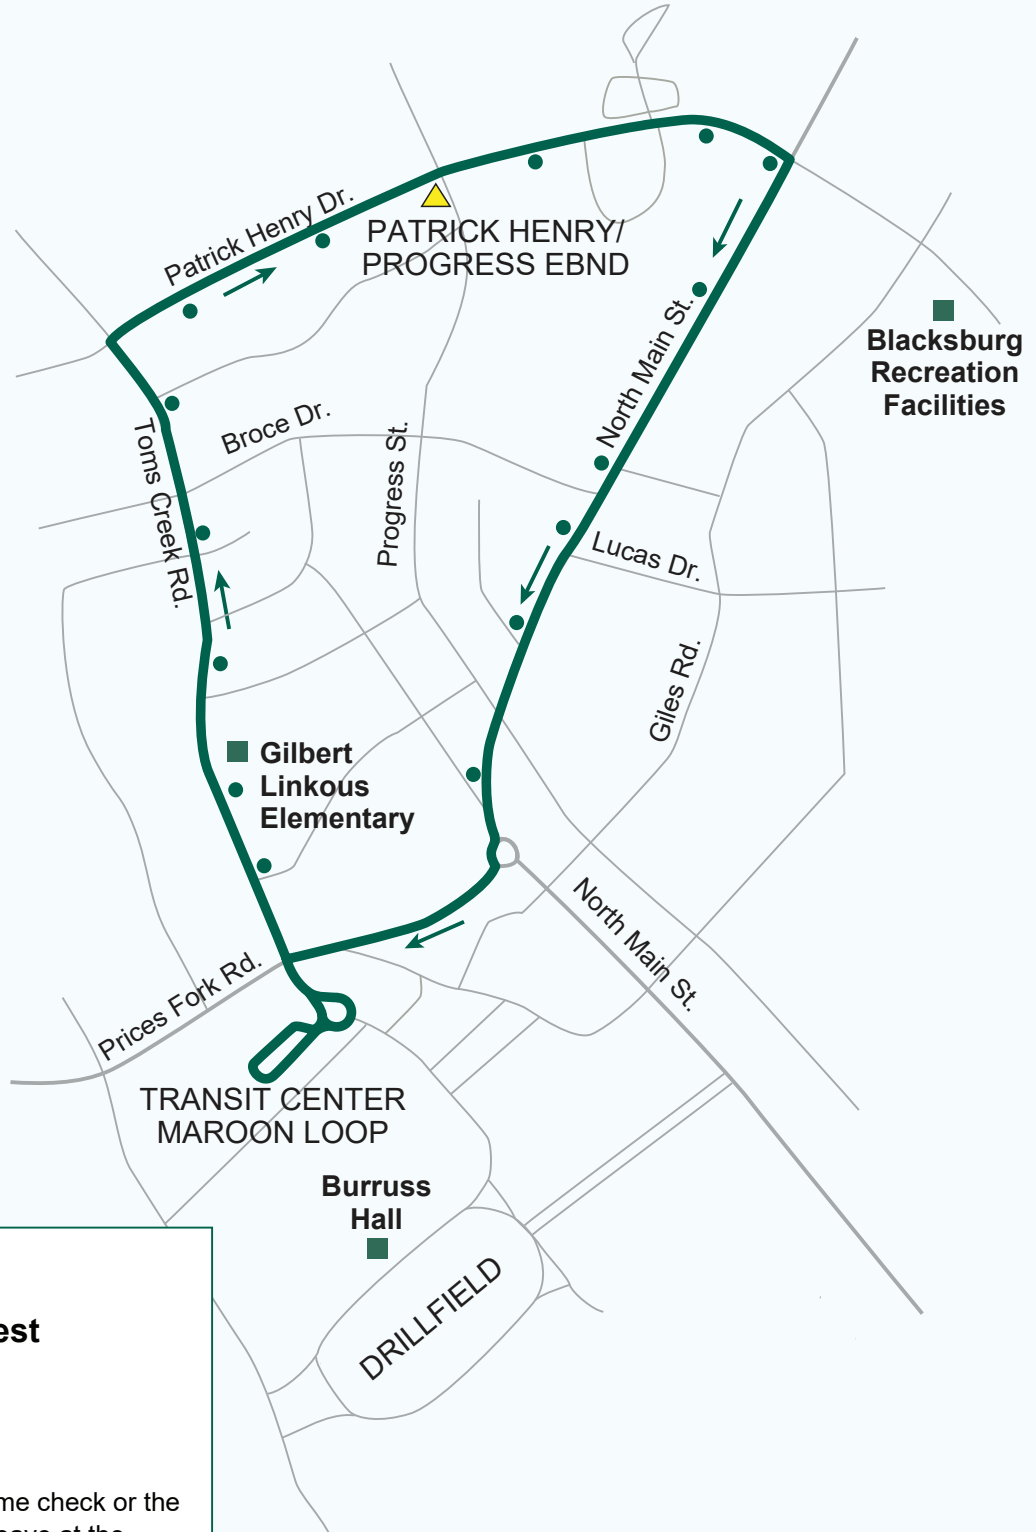

Patrick Henry Drive - B

PHB

Provides service from the Transit Center to Toms Creek Rd., Patrick Henry Dr. and North Main St.

-  TIME CHECK*
-  Points of Interest
-  PHB
-  PHB Bus Stop

* Buses that arrive at a time check or the Transit Center early will leave at the scheduled time.