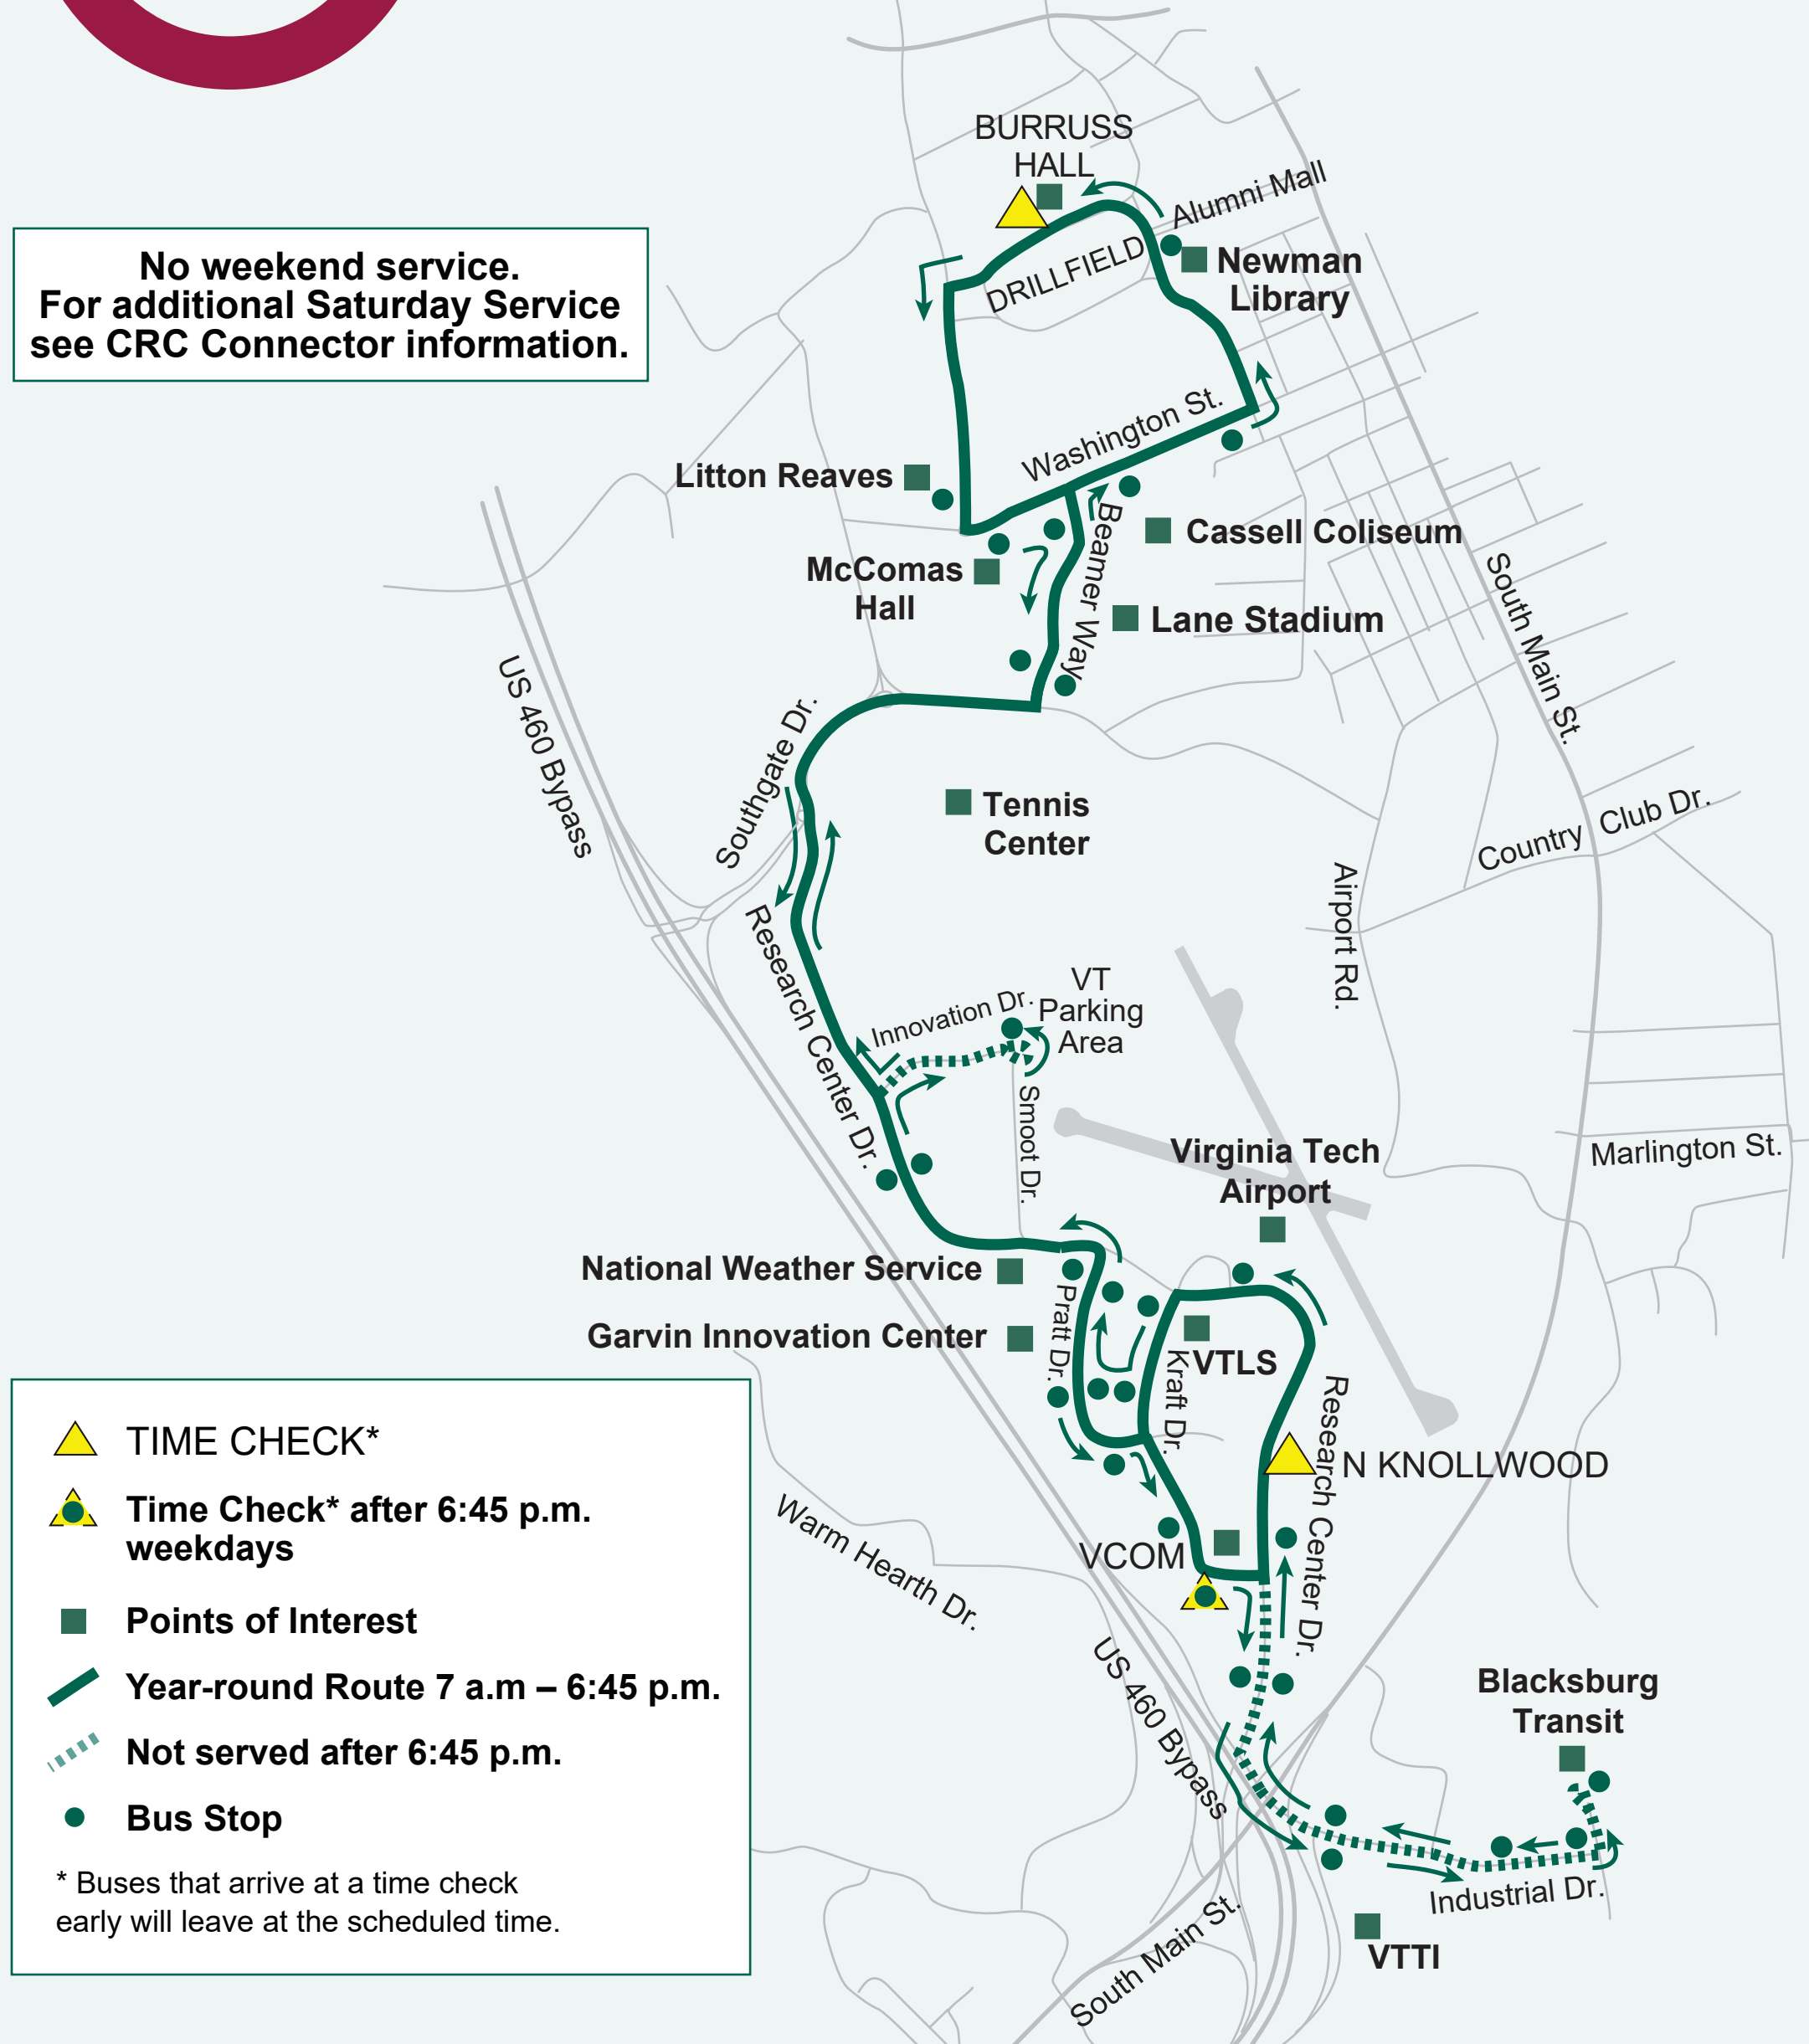

CRC

Provides service from the Drillfield to the Corporate Research Center (CRC) and the Industrial Park, including Blacksburg Transit.

**No weekend service.
For additional Saturday Service
see CRC Connector information.**

-  TIME CHECK*
-  Time Check* after 6:45 p.m. weekdays
-  Points of Interest
-  Year-round Route 7 a.m – 6:45 p.m.
-  Not served after 6:45 p.m.
-  Bus Stop

* Buses that arrive at a time check early will leave at the scheduled time.

CRC Shuttle "CRC"

Provides service from central campus to the Corporate Research Center and Industrial Park.
Route operates Monday through Friday during all service levels.

CRC Shuttle Full & Intermediate Service Weekdays

CRC Pre-Scheduled Connector Service Full Service Saturday's ONLY (not available during Intermediate service)

Provides service from Newman Library, McComas and Fairfax Road to the Corporate Research Center during **Full Service Saturdays ONLY** between 10 a.m. - 9 p.m.
Does NOT run on VT Game Days.