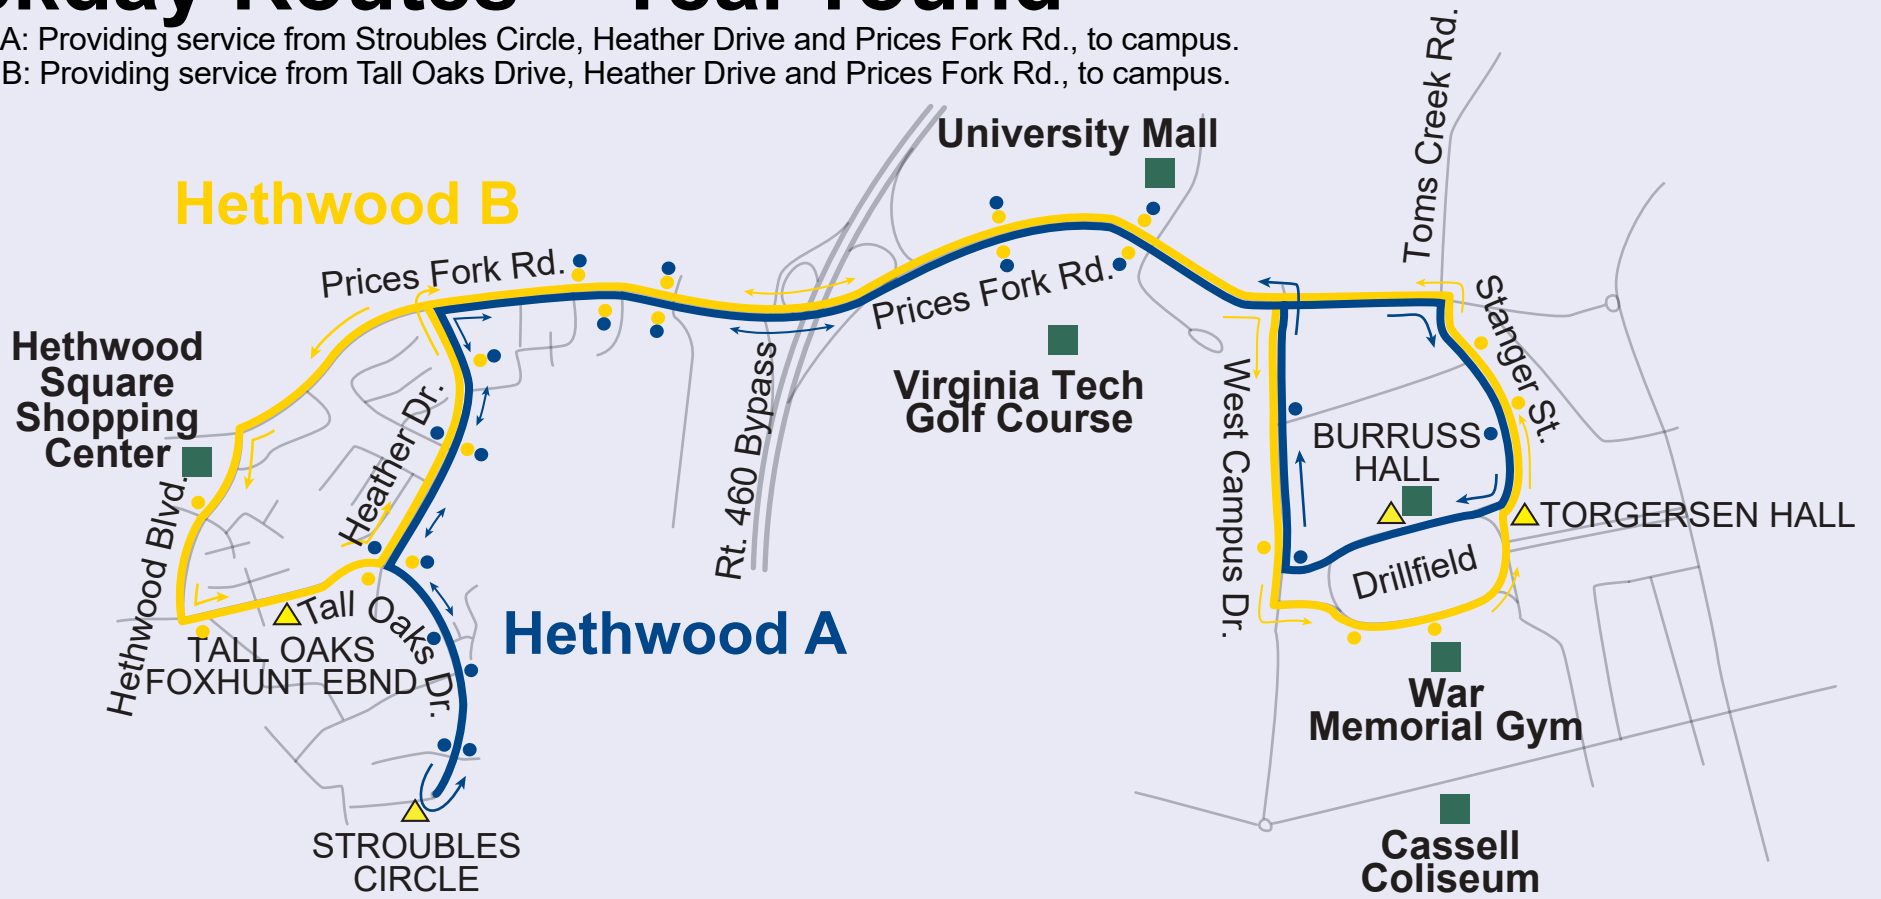

Hethwood Routes

Weekday Routes – Year-round

- Hethwood A: Providing service from Stroubles Circle, Heather Drive and Prices Fork Rd., to campus.
- Hethwood B: Providing service from Tall Oaks Drive, Heather Drive and Prices Fork Rd., to campus.

Evening/Weekend Routes – Year-round

During evenings and weekends the Hethwood A & B routes combine and operate as the Hethwood route. Please see timetables for times this route operates.

		TIME CHECK STOP (Buses that arrive at a time check early will leave at the scheduled time.)
		Points of Interest Hethwood A Route
		Bus Stop Hethwood B Route
		Hethwood Route

Hethwood A & B / Hethwood

Hethwood A & B provide service from the Hethwood area to central campus. Routes operate independently of each other during Full service weekdays. During all other times they operate as one route, the Hethwood route.

During specified timeframes the Hethwood A & B routes combine and operate as one route.

Hethwood A "HWA" Full Service Weekdays (Follows same Schedule until 3:30 p.m.)			
Burruss Hall	Stroubles Circle	Burruss Hall	Stroubles Circle
Stop # 1101	Stop # 1209	Stop # 1101	Stop # 1209
	7:00 AM	11:05 AM	11:20 AM
	7:10 AM	11:15 AM	11:30 AM
	7:20 AM	11:25 AM	11:40 AM
7:15 AM	7:30 AM	11:35 AM	11:50 AM
7:25 AM	7:40 AM	11:45 AM	12:00 PM
7:35 AM	7:50 AM	11:55 AM	12:10 PM
7:45 AM	8:00 AM	12:05 PM	12:20 PM
7:55 AM	8:10 AM	12:15 PM	12:30 PM
8:05 AM	8:20 AM	12:25 PM	12:40 PM
8:15 AM	8:30 AM	12:35 PM	12:50 PM
8:25 AM	8:40 AM	12:45 PM	1:00 PM
8:35 AM	8:50 AM	12:55 PM	1:10 PM
8:45 AM	9:00 AM	1:05 PM	1:20 PM
8:55 AM	9:10 AM	1:15 PM	1:30 PM
9:05 AM	9:20 AM	1:25 PM	1:40 PM
9:15 AM	9:30 AM	1:35 PM	1:50 PM
9:25 AM	9:40 AM	1:45 PM	2:00 PM
9:35 AM	9:50 AM	1:55 PM	2:10 PM
9:45 AM	10:00 AM	2:05 PM	2:20 PM
9:55 AM	10:10 AM	2:15 PM	2:30 PM
10:05 AM	10:20 AM	2:25 PM	2:40 PM
10:15 AM	10:30 AM	2:35 PM	2:50 PM
10:25 AM	10:40 AM	2:45 PM	3:00 PM
10:35 AM	10:50 AM	2:55 PM	3:10 PM
10:45 AM	11:00 AM	3:05 PM	3:20 PM
10:55 AM	11:10 AM	3:15 PM	3:30 PM