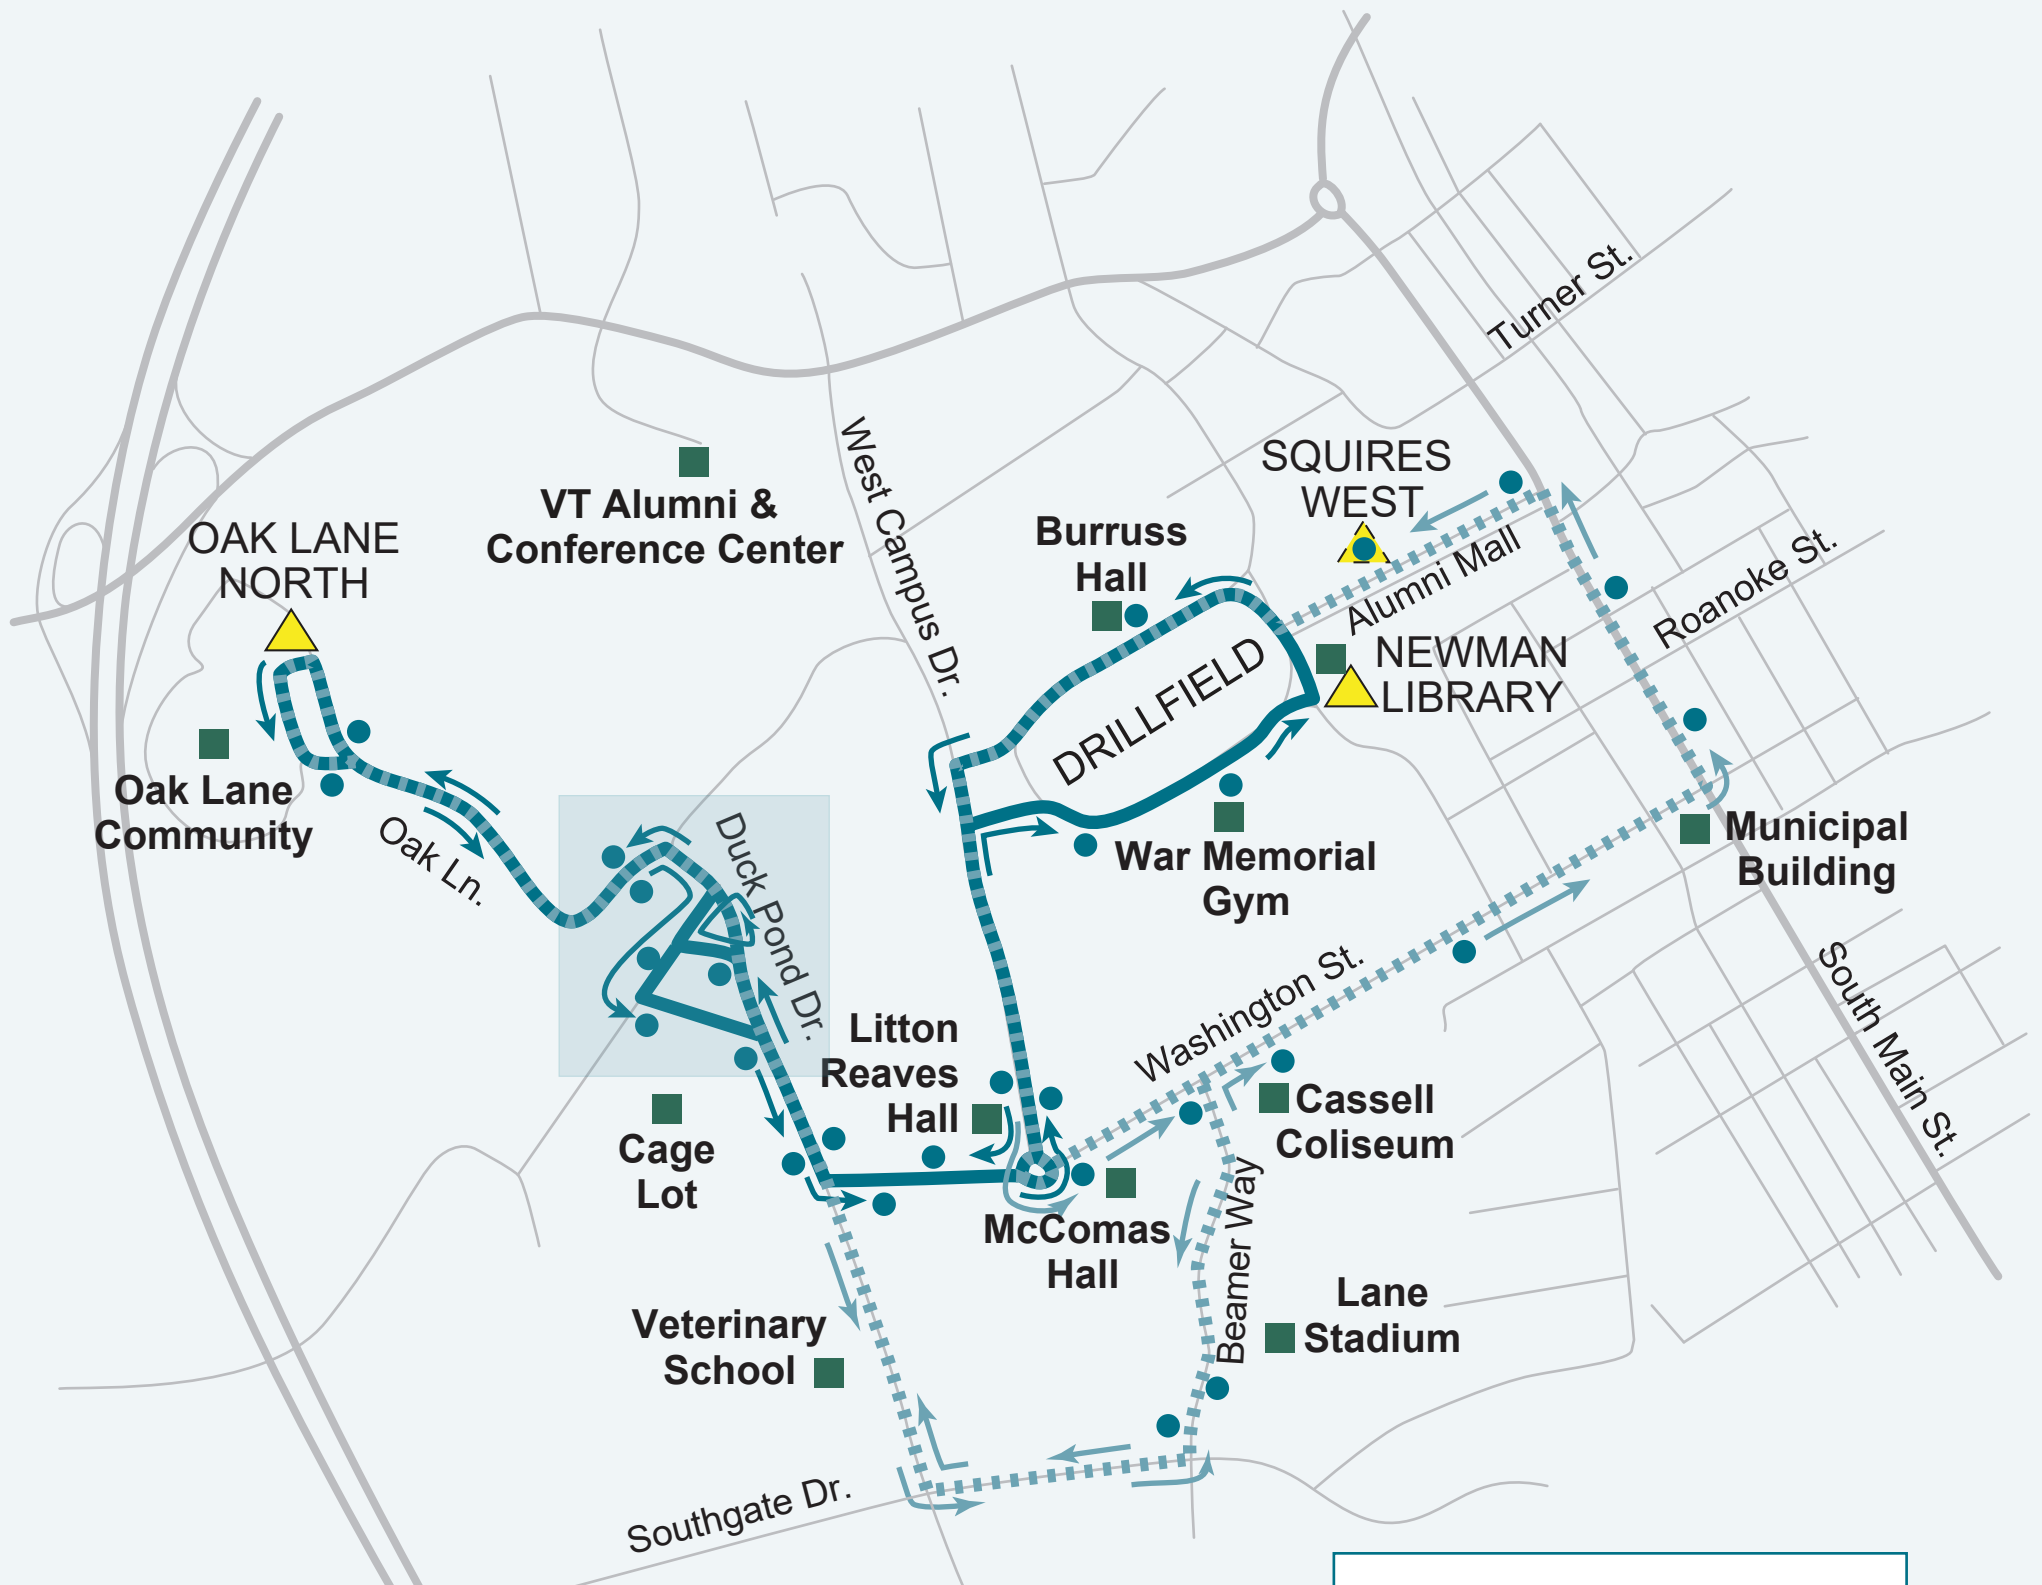

Hokie Express

Provides service from Oak Lane (Greek Housing) to the Drillfield

- TIME CHECK*
- Time Check* Evening & Weekends
- Points of Interest
- Hokie Express Weekday Route
- Hokie Express Late Night & Weekend Route
- Bus Stop

* Buses that arrive at a time check early will leave at the scheduled time.

Only operates during Full Service

Hokie Express "HXP"

Provides service from Oak Lane to central campus, including the following parking lots: Overflow lot, 1 lot (the Cage) and the C lot (Wallace). *(Alternate route services Spring Road and South Stadium Lot after 10pm weekdays and all weekends; central campus timecheck moves to Squires West.)*
 This route operates during Full and Intermediate Service ONLY.

Follows alternate route via downtown

Hokie Express Full Service Monday - Thursday (after 3:15 p.m.)	
Newman Library	Oak Lane North
Stop # 1100	Stop # 1118
3:25 PM	3:40 PM
3:35 PM	3:50 PM
3:45 PM	4:00 PM
3:55 PM	4:10 PM
4:05 PM	4:20 PM
4:15 PM	4:30 PM
4:25 PM	4:40 PM
4:35 PM	4:50 PM
4:45 PM	5:00 PM
4:55 PM	5:10 PM
5:05 PM	5:20 PM
5:15 PM	5:30 PM
5:25 PM	5:40 PM
5:35 PM	5:50 PM
5:45 PM	6:00 PM
6:00 PM	6:15 PM
6:15 PM	6:30 PM
6:45 PM	7:00 PM
7:15 PM	7:30 PM
7:45 PM	8:00 PM
8:15 PM	8:30 PM
8:45 PM	9:00 PM
9:15 PM	9:30 PM
9:45 PM	
<i>Begin alternate route via downtown</i>	
Squires West <i>alt. timecheck</i>	Oak Lane North
Stop # 1113	Stop # 1118
	10:00 PM
10:15 PM	10:30 PM
10:45 PM	11:00 PM
11:15 PM	11:30 PM
11:45 PM	12:00 AM
12:15 AM	12:30 AM
12:45 AM	1:00 AM
1:15 AM	1:30 AM
1:45 AM	2:00 AM
2:15 AM	2:30 AM

* **Bold** times indicate PM hours.

* For Full, Intermediate or Reduced service information please visit the event calendar at www.ridebt.org

Hokie Express "HXP"

Provides service from Oak Lane to central campus, including the following parking lots: Overflow lot, I lot (the Cage) and the C lot (Wallace).
*(Alternate route services Spring Road and South Stadium Lot after 10pm weekdays and all weekends;
 central campus timecheck moves to Squires West.)*