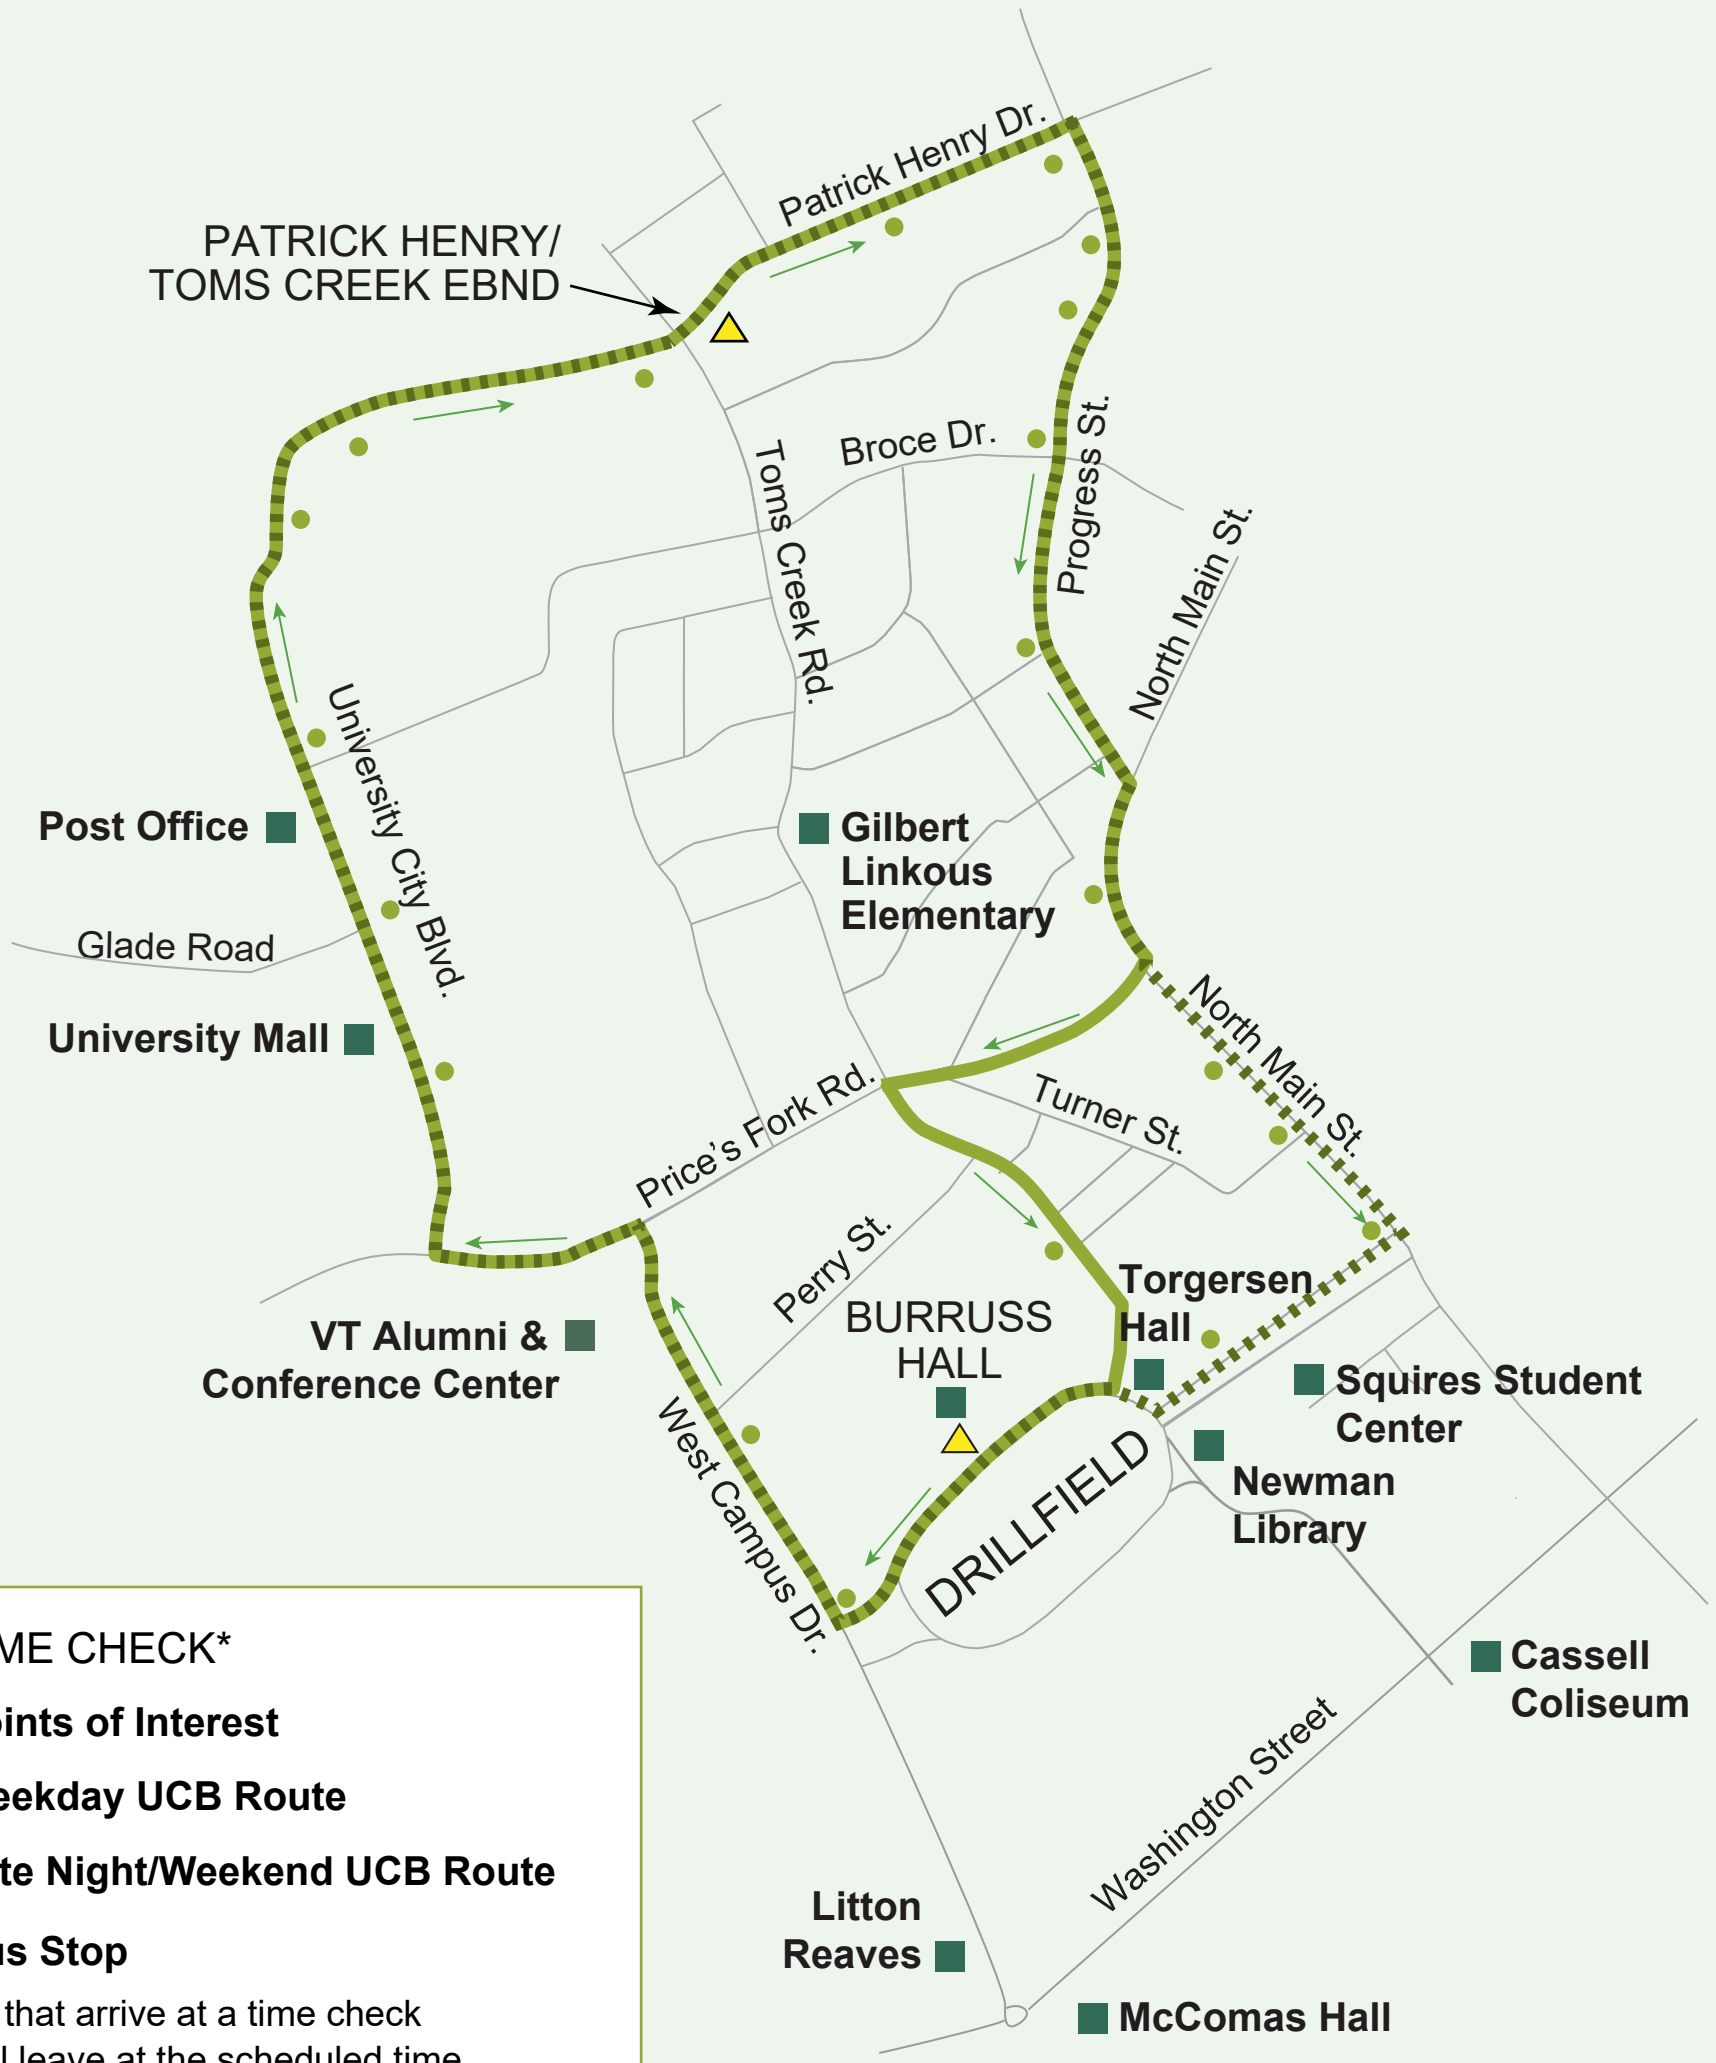

University City Boulevard

Provides service along University City Boulevard, Patrick Henry Drive and Progress Street to campus.

-  TIME CHECK*
-  Points of Interest
-  Weekday UCB Route
-  Late Night/Weekend UCB Route
-  Bus Stop

* Buses that arrive at a time check early will leave at the scheduled time.

University City Blvd "UCB"

Provides service along Toms Creek and University City Boulevard to campus.
Route operates year round, except Reduced Service Weekends.

UCB Full Service Saturdays via Alumni Mall	
Burruss Hall	Patrick Henry / Toms Creek Ebnd
Stop # 1101	Stop # 1323
<i>Follows alternate route via Alumni Mall</i>	
9:45 AM	9:30 AM
10:15 AM	10:30 AM
10:45 AM	11:00 AM
11:15 AM	11:30 AM
11:45 AM	12:00 PM
12:15 PM	12:30 PM
12:45 PM	1:00 PM
1:15 PM	1:30 PM
1:45 PM	2:00 PM
2:15 PM	2:30 PM
2:45 PM	3:00 PM
3:15 PM	3:30 PM
3:45 PM	4:00 PM
4:15 PM	4:30 PM
4:45 PM	5:00 PM
5:15 PM	5:30 PM
5:45 PM	6:00 PM
6:15 PM	6:30 PM
6:45 PM	7:00 PM
7:15 PM	7:30 PM
7:45 PM	8:00 PM
8:15 PM	8:30 PM
8:45 PM	9:00 PM
9:15 PM	9:30 PM
9:45 PM	10:00 PM
10:15 PM	10:30 PM
10:45 PM	11:00 PM
11:15 PM	11:30 PM
11:45 PM	12:00 AM
12:15 AM	12:30 AM
12:45 AM	1:00 AM
1:15 AM	1:30 AM
1:45 AM	2:00 AM
2:15 AM	2:30 AM

** Follows alternate route via Alumni Mall*

** Follows alternate route via Alumni Mall*

FULL SERVICE

Updated 7/19/18

* All stops listed are timechecks; buses do not leave these stops before the posted time.