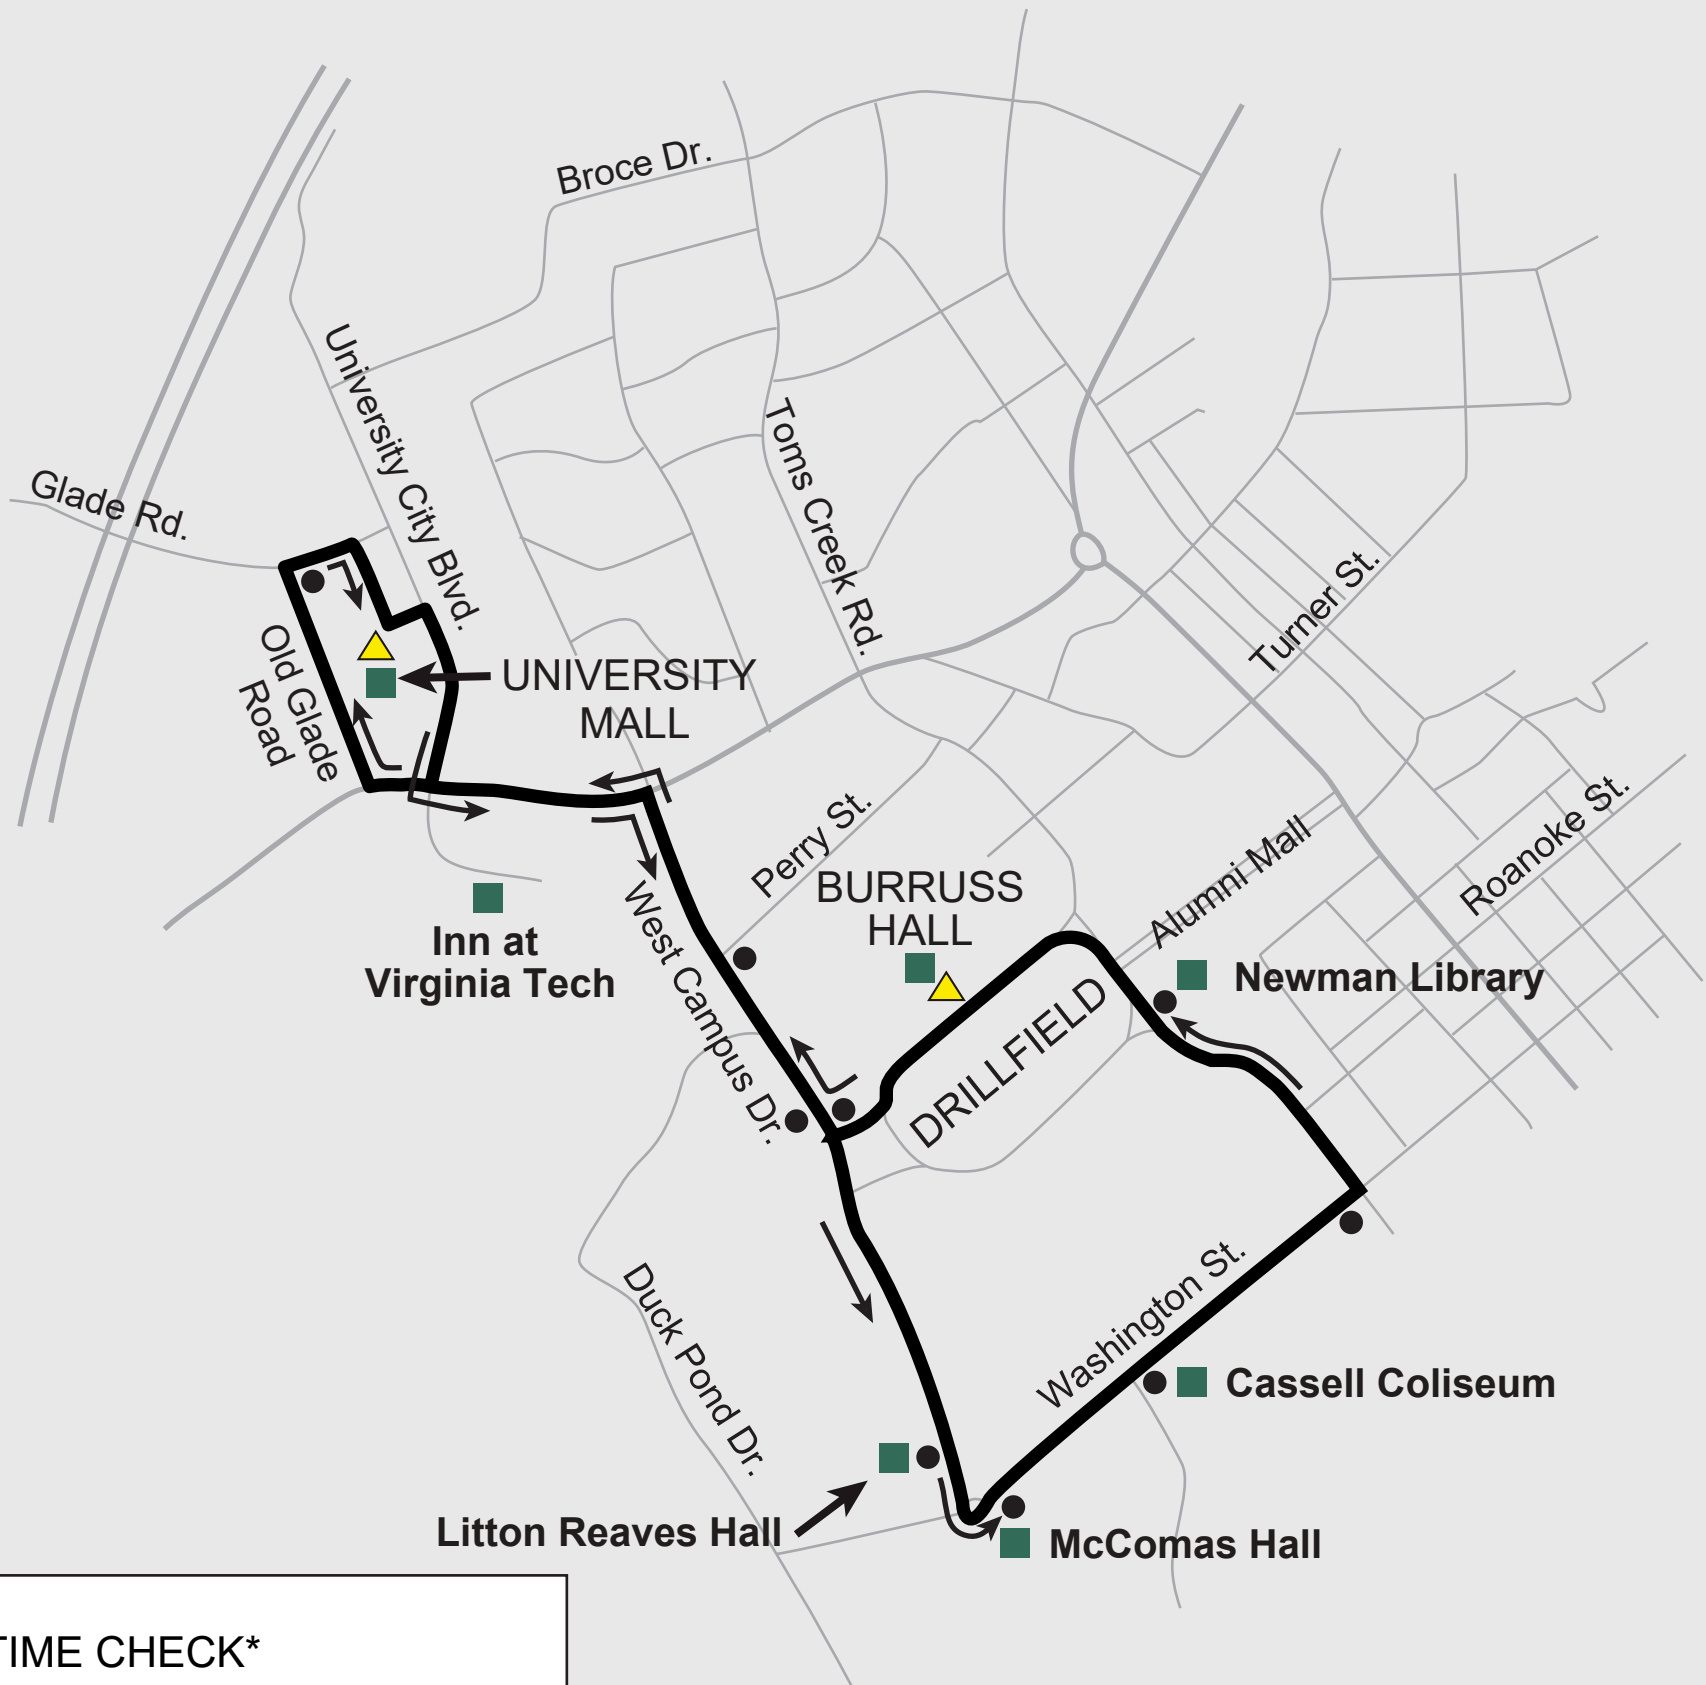

University Mall Shuttle

Provides service from Campus to the Math Emporium at University Mall

-  TIME CHECK*
 -  Points of Interest
 -  UMal Shuttle Route
 -  Bus Stop
- * Buses that arrive at a time check early will leave at the scheduled time.

This route operates during Full service weekdays only. During reduced service, evenings & weekends please use the Toms Creek or University City Boulevard routes.

University Mall Shuttle "UMS"

Provides service from the Math Emporium to Campus.

This route operates during Full and Intermediate Service Weekdays only; during all other times please use the UCB or Toms Creek routes.

University Mall Shuttle Full Service Monday-Friday

Burruss Hall	University Mall Main Entrance	Burruss Hall	University Mall Main Entrance
Stop # 1101	Stop # 1336	Stop # 1101	Stop # 1336
	8:45 AM	2:15 PM	2:25 PM
	9:00 AM	2:30 PM	2:40 PM
9:00 AM	9:10 AM	2:45 PM	2:55 PM
9:15 AM	9:25 AM	3:00 PM	3:10 PM
9:30 AM	9:40 AM	3:15 PM	3:25 PM
9:45 AM	9:55 AM	3:30 PM	3:40 PM
10:00 AM	10:10 AM	3:45 PM	3:55 PM
10:15 AM	10:25 AM	4:00 PM	4:10 PM
10:30 AM	10:40 AM	4:15 PM	4:25 PM
10:45 AM	10:55 AM	4:30 PM	4:40 PM
11:00 AM	11:10 AM	4:45 PM	4:55 PM
11:15 AM	11:25 AM	5:00 PM	5:10 PM
11:30 AM	11:40 AM	5:15 PM	5:25 PM
11:45 AM	11:55 AM	5:30 PM	5:40 PM
12:00 PM	12:10 PM	5:45 PM	5:55 PM
12:15 PM	12:25 PM	6:00 PM	6:10 PM
12:30 PM	12:40 PM	6:15 PM	6:25 PM
12:45 PM	12:55 PM	6:45 PM	6:55 PM
1:00 PM	1:10 PM	7:15 PM	7:25 PM
1:15 PM	1:25 PM	7:45 PM	7:55 PM
1:30 PM	1:40 PM	8:15 PM	8:25 PM
1:45 PM	1:55 PM	8:45 PM	8:55 PM
2:00 PM	2:10 PM		

**Route does not operate on Weekends;
please use the Toms Creek or UCB routes.**

No Reduced Service

Updated 7/19/18

- * All stops listed are timechecks; buses do not leave these stops before the posted time.
- * Passengers should be at the bus stop at least 5 minutes before scheduled departure time.
- * **Bold** times indicate PM hours.
- * For Full, Intermediate or Reduced service information please visit the event calendar at www.ridebt.org