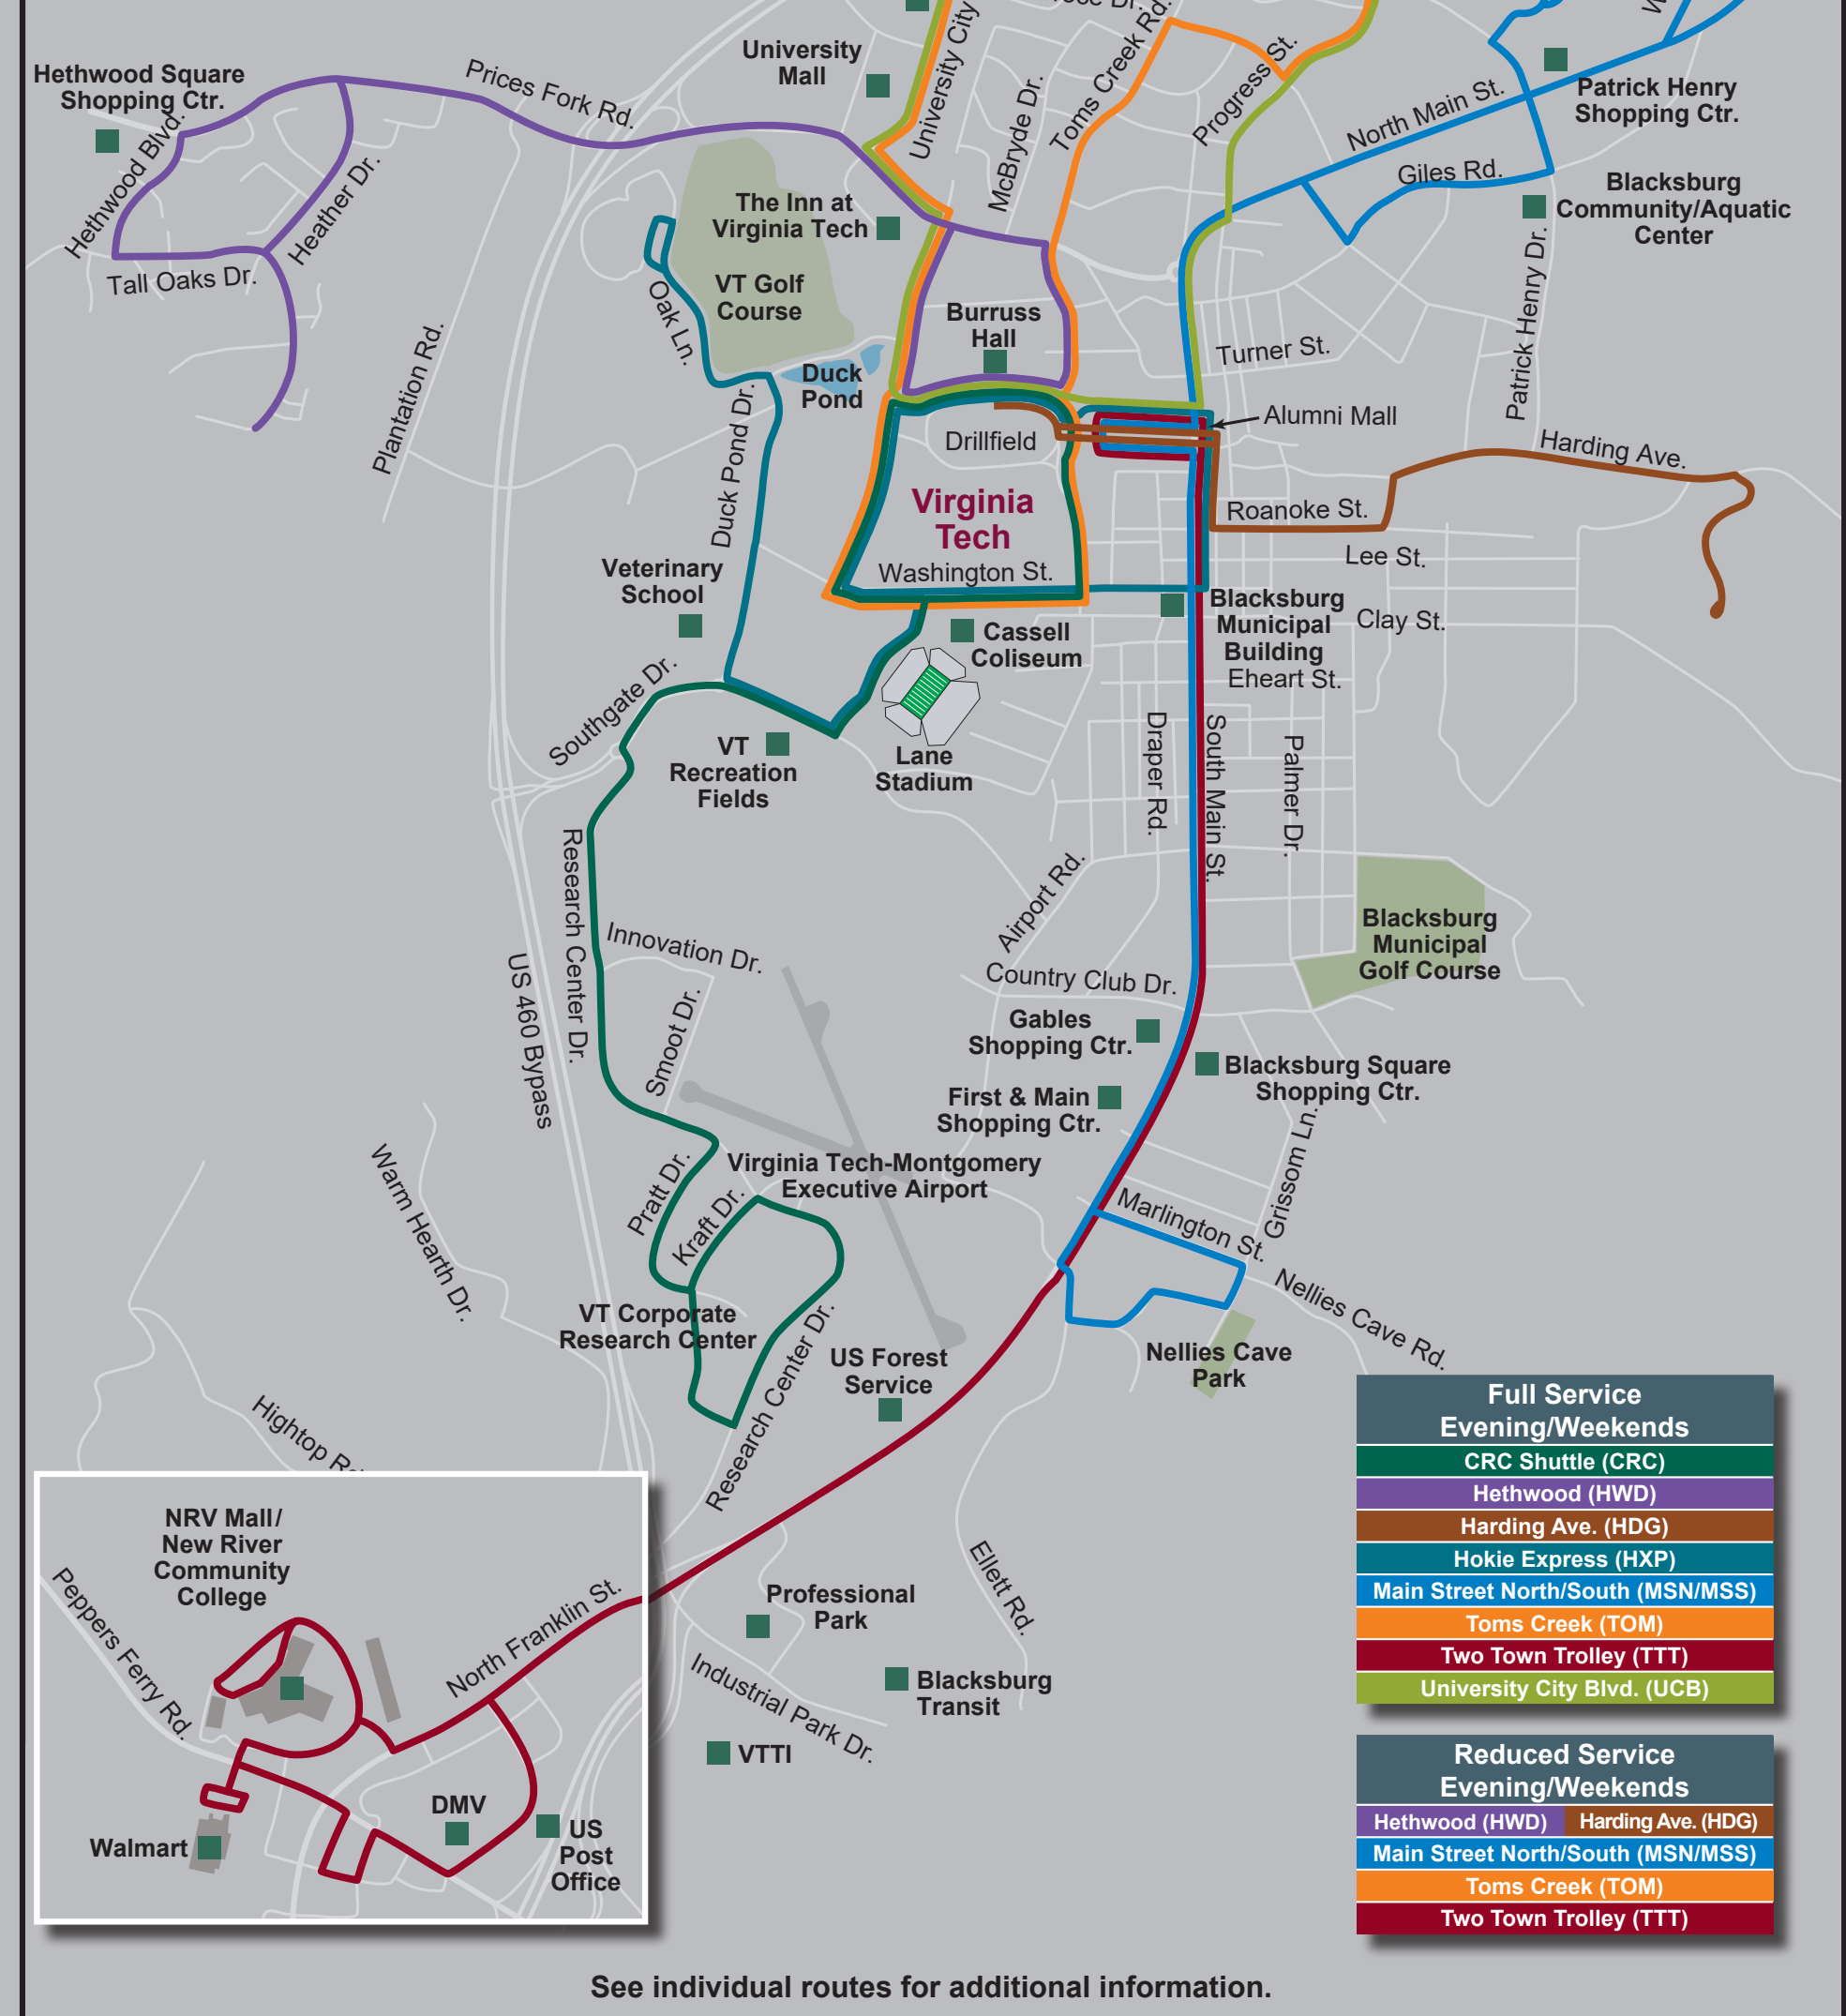

Blacksburg Evening/Weekend Alternate Routes

See individual routes for additional information.