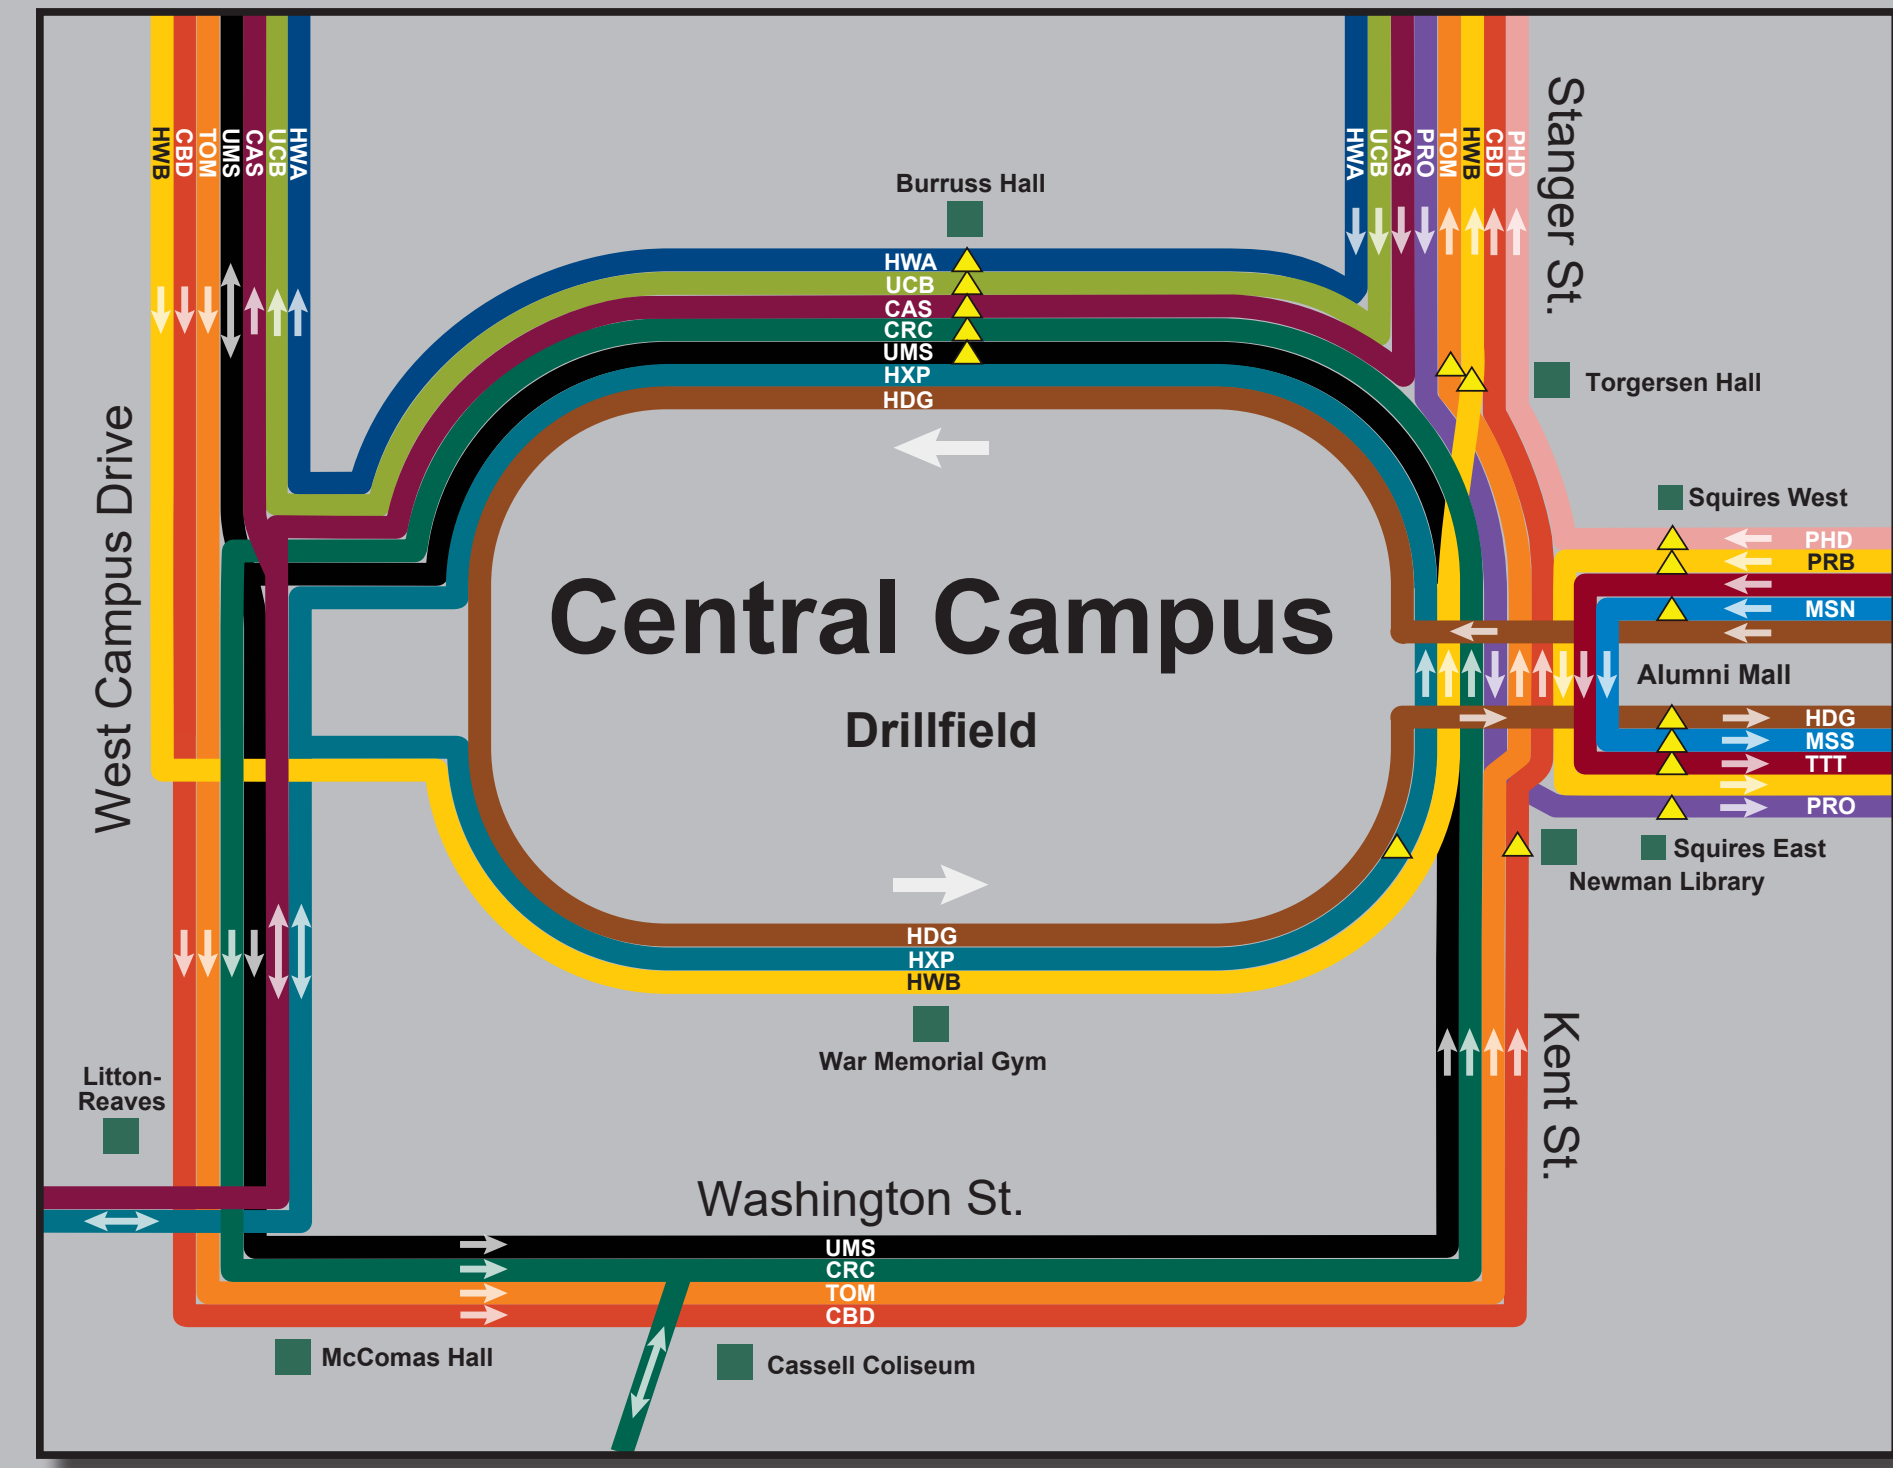

Blacksburg Transit System Map

Effective August 2019

Blacksburg Weekday Routes

Full Service Weekday		Reduced Service Weekday	
Campus Shuttle (CAS)	CRC Shuttle (CRC)	Harding Ave. (HDG)	Hethwood A (HWA)
Carpenter Blvd. (CBD)	Harding Ave. (HDG)	Hethwood B (HWB)	Main Street North/South (MSN/MSS)
CRC Shuttle (CRC)	Hethwood A (HWA)	Patrick Henry (PHD)	Progress Street (PRO)
Harding Ave. (HDG)	Hethwood B (HWB)	Progress B (PRB)	Toms Creek (TOM)
Hethwood A (HWA)	Main Street North/South (MSN/MSS)	Two Town Trolley (TTT)	University City Blvd. (UCB)
Hethwood B (HWB)	Patrick Henry (PHD)	University Mall Shuttle (UMS)	
Hokie Express (HXP)	Progress Street (PRO)		
Main Street North/South (MSN/MSS)	Progress B (PRB)		
Patrick Henry (PHD)	Toms Creek (TOM)		
Progress Street (PRO)	Two Town Trolley (TTT)		
Progress B (PRB)	University City Blvd. (UCB)		
Toms Creek (TOM)			
Two Town Trolley (TTT)			
University City Blvd. (UCB)			
University Mall Shuttle (UMS)			

Service	
Explorer Blue Loop	Explorer Gold Loop