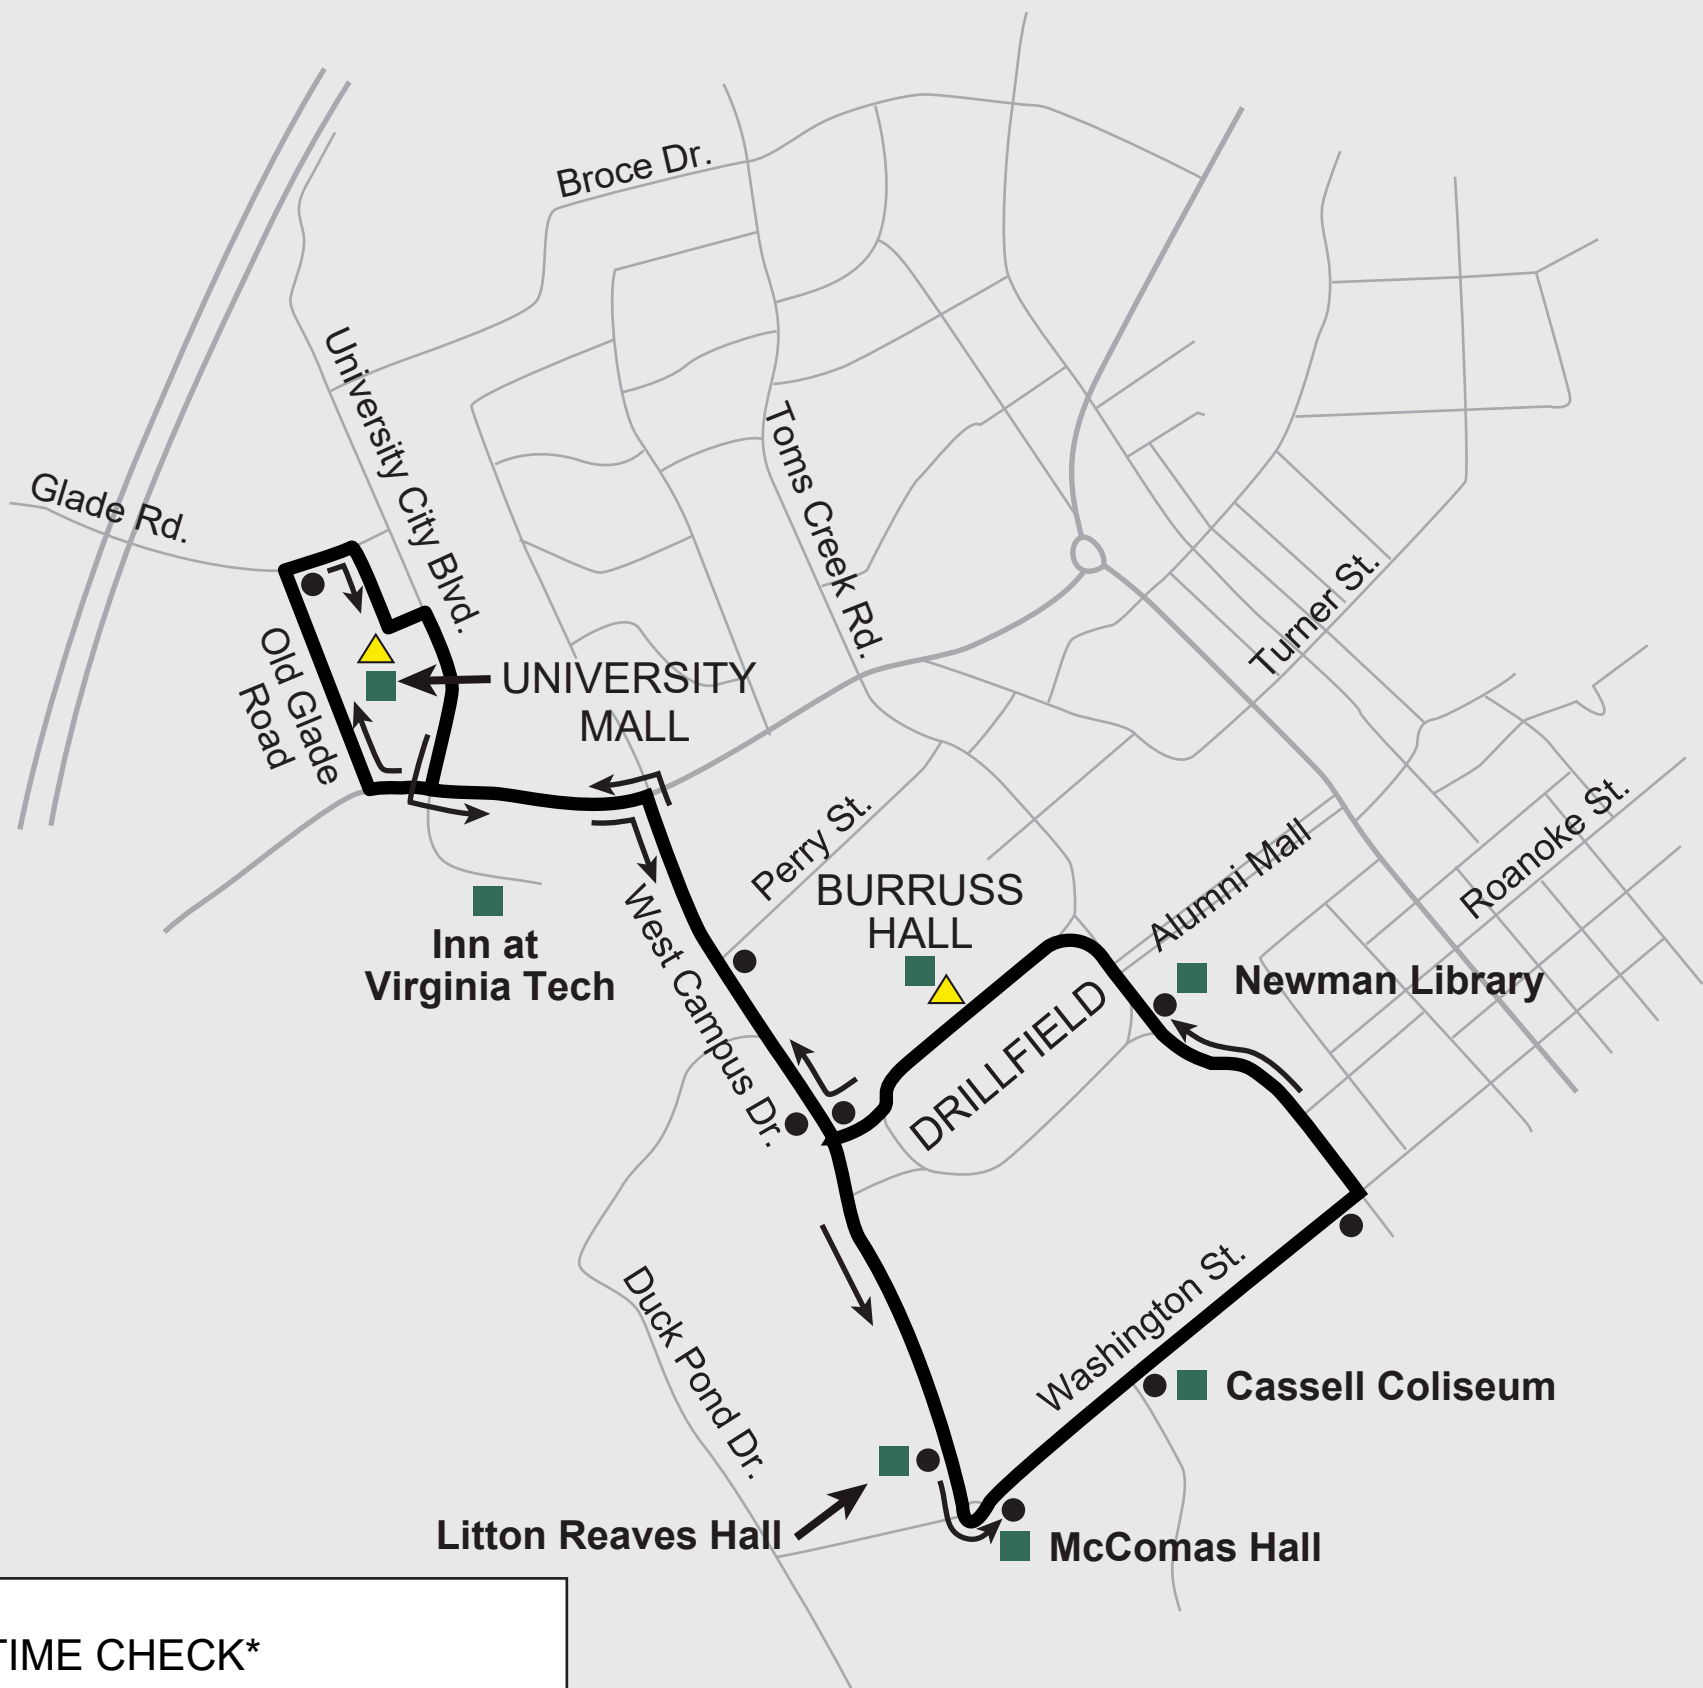

University Mall Shuttle

Provides service from Campus to the Math Emporium at University Mall

-  TIME CHECK*
 -  Points of Interest
 -  UMal Shuttle Route
 -  Bus Stop
- * Buses that arrive at a time check early will leave at the scheduled time.

This route operates during Full service weekdays only. During reduced service, evenings & weekends please use the Toms Creek or University City Boulevard routes.

University Mall Shuttle "UMS"

Provides service from the Math Emporium to Campus.

This route operates during Full and Intermediate Service Weekdays only; during all other times please use the UCB or Toms Creek routes.

What has changed? Service begins at 7 am, Monday through Friday.

University Mall Shuttle Full Service Monday-Friday

**Route does not operate on Weekends;
please use the Toms Creek or UCB routes.**

Updated 8/23/19

- * All stops listed are timechecks; buses do not leave these stops before the posted time.
- * Passengers should be at the bus stop at least 5 minutes before scheduled departure time.
- * **Bold** times indicate PM hours.
- * For Full, Intermediate or Reduced service information please visit the event calendar at www.ridebt.org