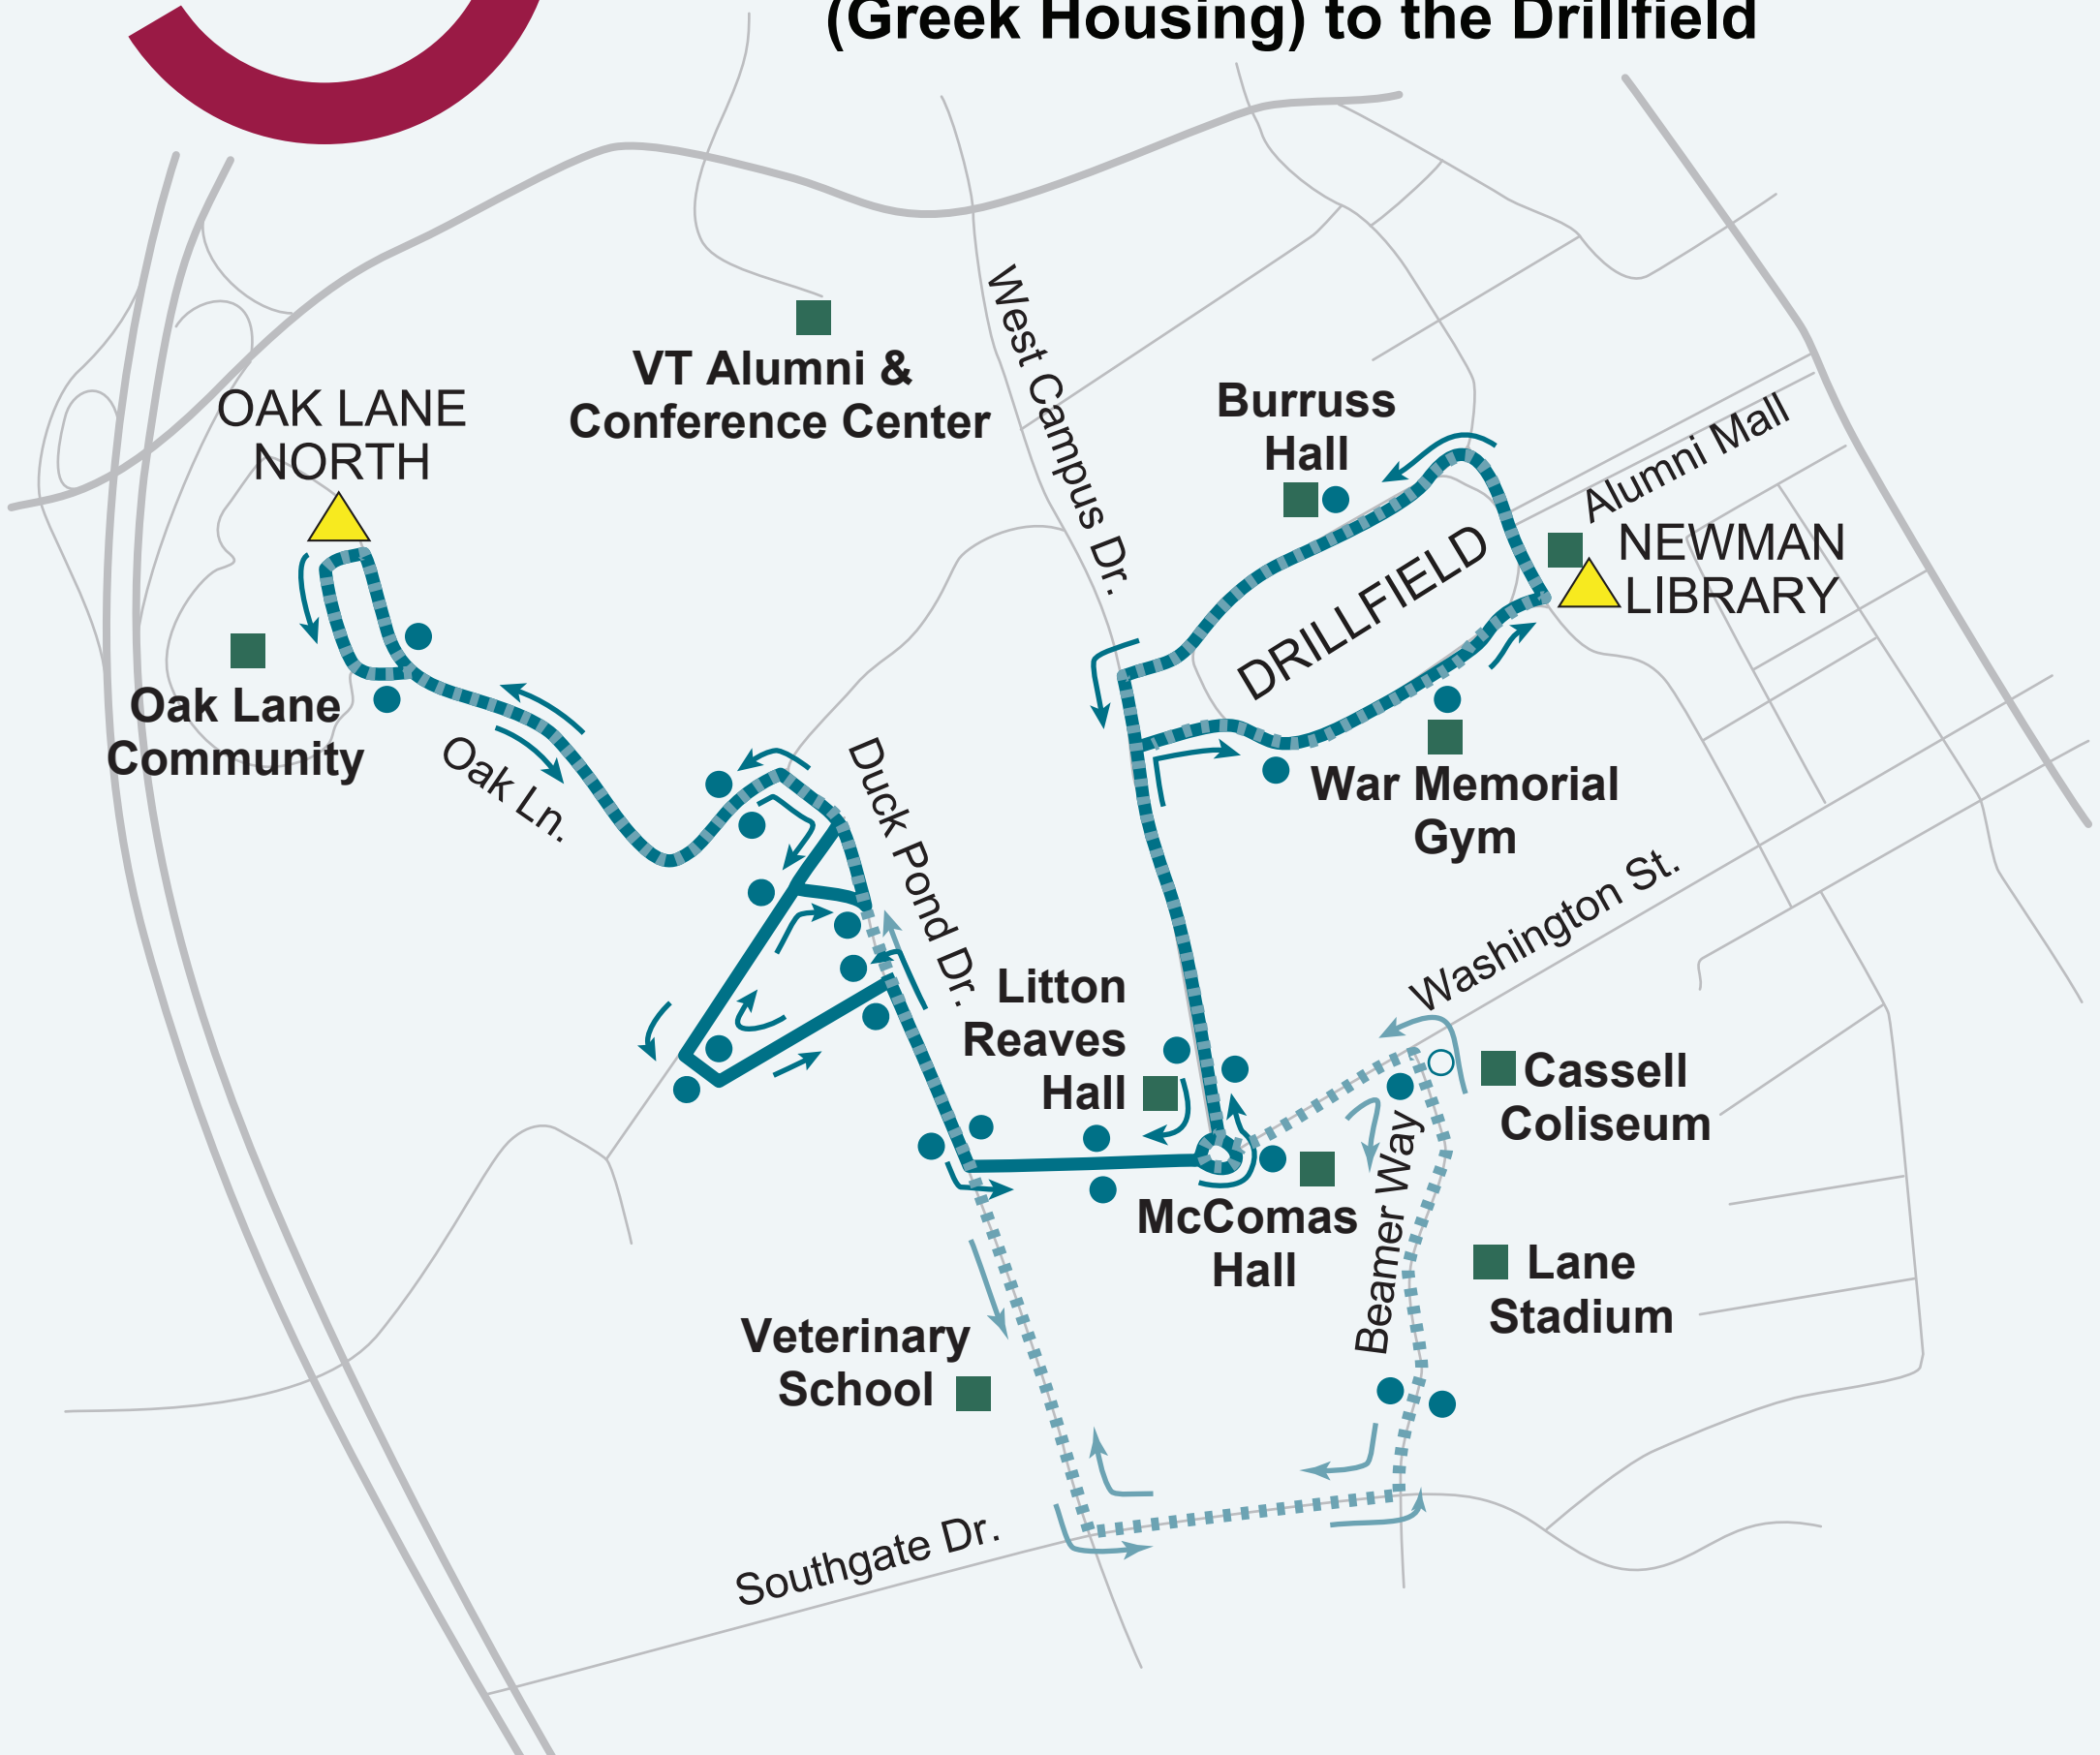

Hokie Express

Provides service from Oak Lane (Greek Housing) to the Drillfield

- TIME CHECK*
- Points of Interest
- Hokie Express Weekday Route
- Hokie Express Late Night & Weekend Route
- Bus Stop

* Buses that arrive at a time check early will leave at the scheduled time.

Operates year round, except for 3 holiday weeks when Virginia Tech is "closed."

Hokie Express "HXP"

Provides service from Oak Lane to central campus, including the following parking lots: Overflow lot, I lot (the Cage) and the C lot (Wallace). *(Alternate route services Spring Road and South Stadium Lot after 10pm weekdays and all weekends)*

Hokie Express Full Service Sunday (via alternate route stadium until 9:30 PM)	
Newman Library	Oak Lane North
Stop # 1100	Stop # 1118
	9:30 AM
	9:45 AM
9:45 AM	10:00 AM
10:15 AM	10:30 AM
10:45 AM	11:00 AM
11:15 AM	11:30 AM
11:45 AM	12:00 PM
12:15 PM	12:30 PM
12:45 PM	1:00 PM
1:15 PM	1:30 PM
1:45 PM	2:00 PM
2:15 PM	2:30 PM
2:45 PM	3:00 PM
3:15 PM	3:30 PM
3:45 PM	4:00 PM
4:15 PM	4:30 PM
4:45 PM	5:00 PM
5:15 PM	5:30 PM
5:45 PM	6:00 PM
6:15 PM	6:30 PM
6:45 PM	7:00 PM
7:15 PM	7:30 PM
7:45 PM	8:00 PM
8:15 PM	8:30 PM
8:45 PM	9:00 PM
9:15 PM	9:30 PM
Begin alternate route with HDG and HWD	
HWD	
10:00 PM	10:07 PM
11:00 PM	11:07 PM
12:00 AM	12:07 AM