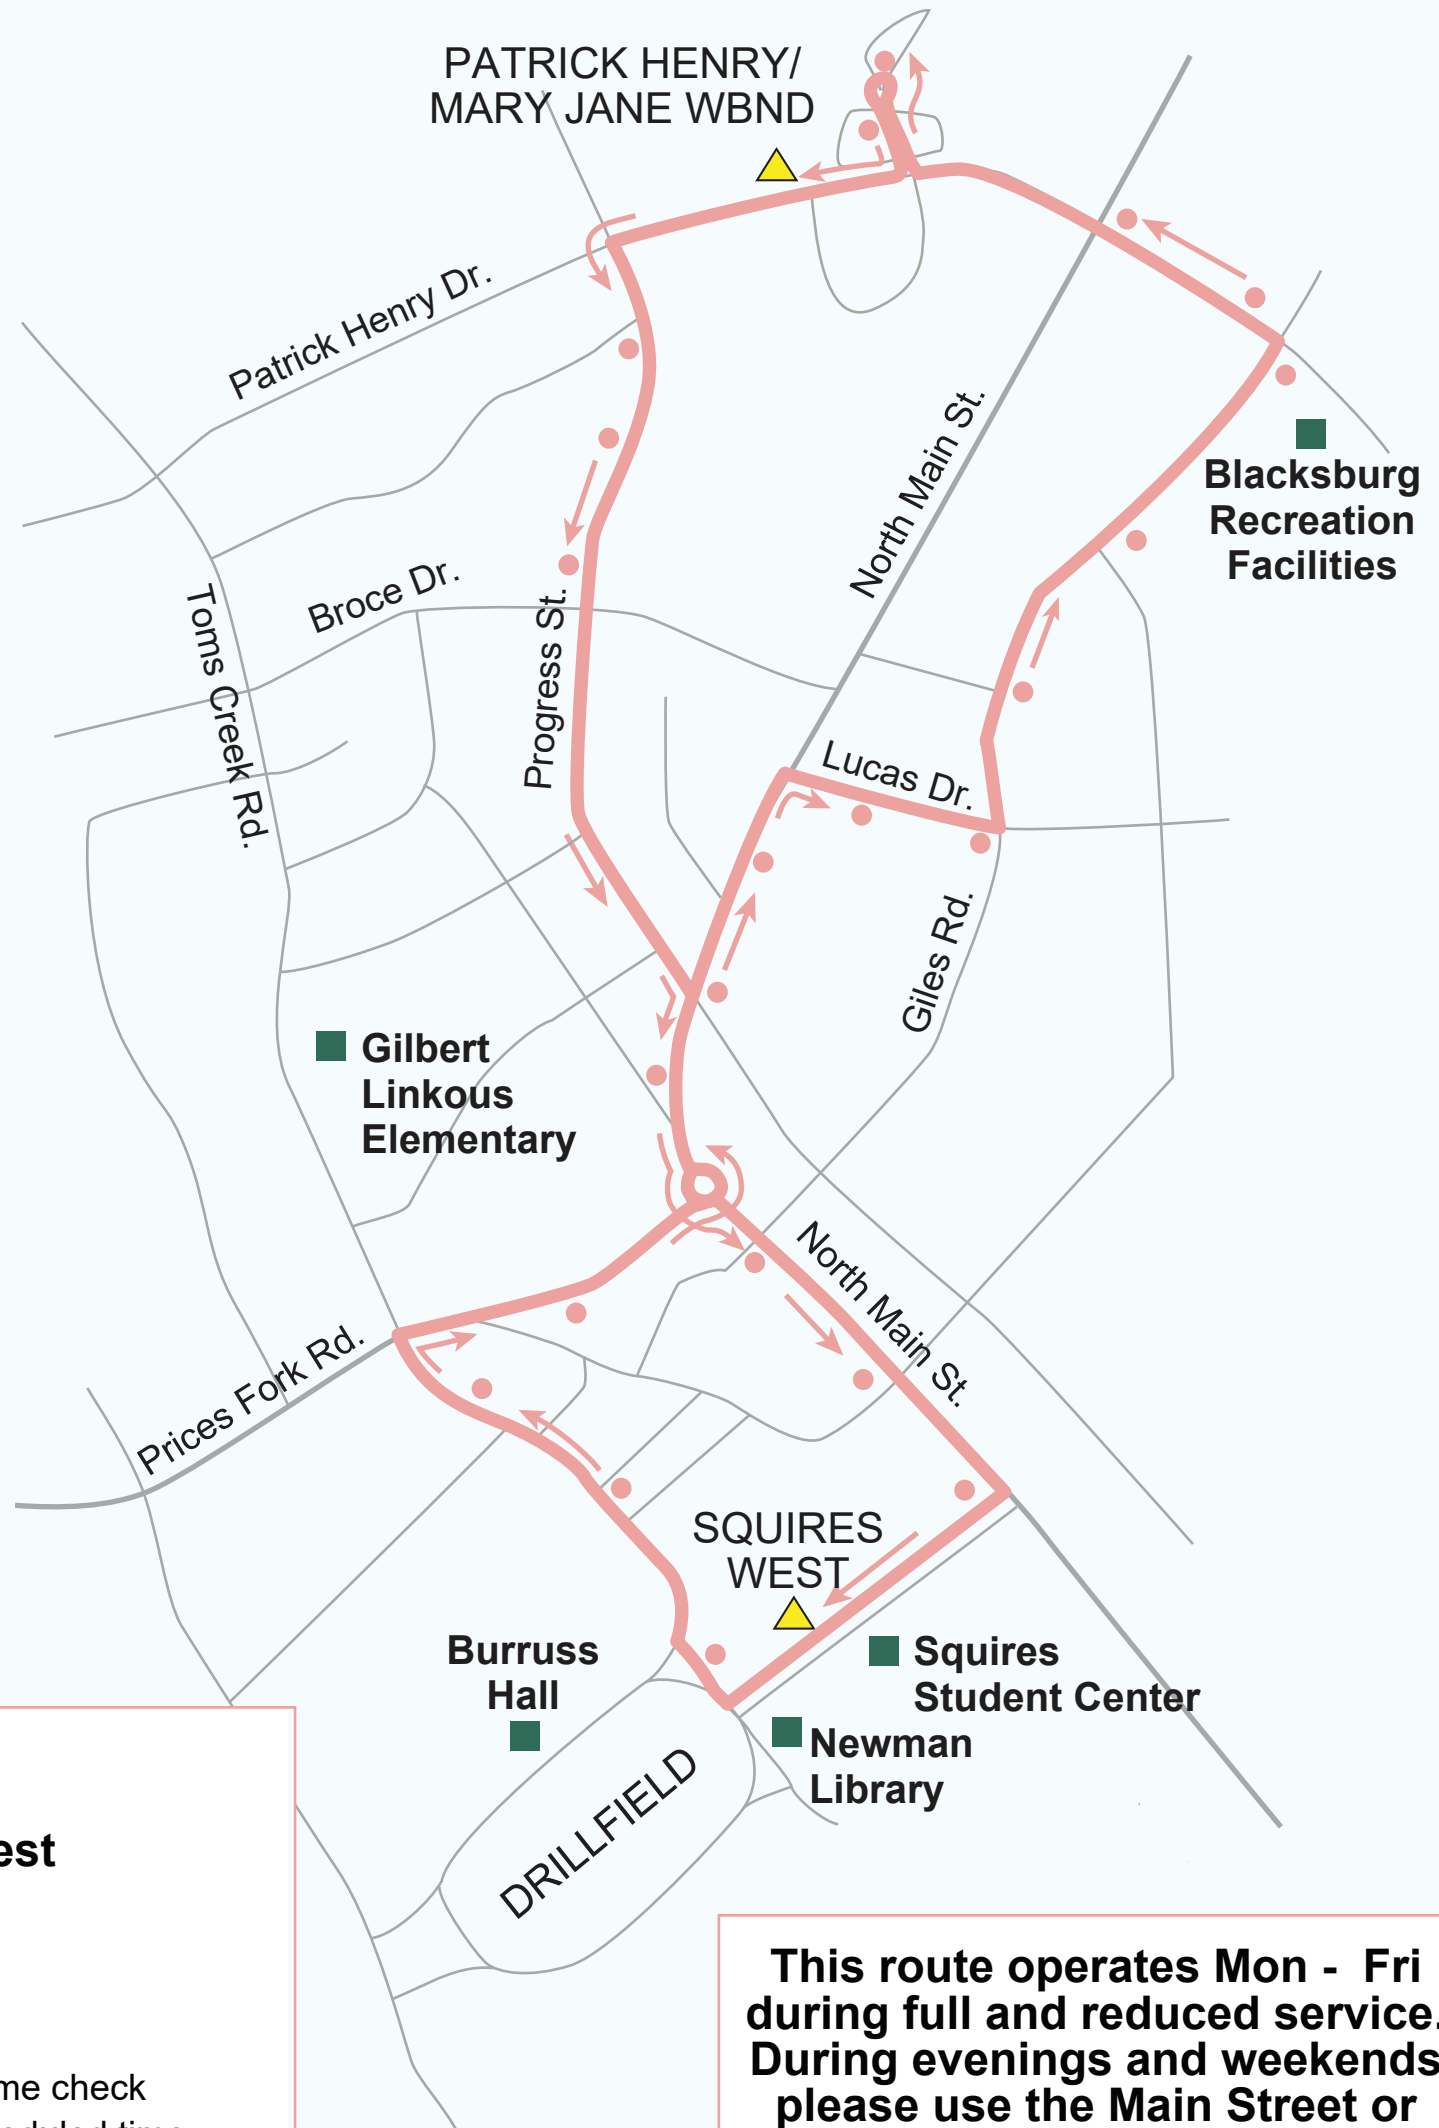

# Patrick Henry

**Provides service from Giles Rd., Patrick Henry Dr., Seneca Circle and Progress St. to campus.**

-  TIME CHECK\*
-  Points of Interest
-  Patrick Henry
-  Bus Stop

\* Buses that arrive at a time check early will leave at the scheduled time.

**This route operates Mon - Fri during full and reduced service. During evenings and weekends please use the Main Street or Toms Creek routes.**

## Patrick Henry "PHD"

Provides service along North Main Street, Giles Road, Patrick Henry Drive, Seneca Circle and Progress Street to Campus.

**What has changed? Frequencies after 3:30pm on Fridays.**

Patrick Henry Full Service Monday - Friday until 3:30 pm	
Squires West	Patrick Henry / Seneca Wbnd
Stop # 1113	Stop # 1430
	7:00 AM
	7:15 AM
7:15 AM	7:30 AM
7:30 AM	7:45 AM
7:45 AM	8:00 AM
8:00 AM	8:15 AM
8:15 AM	8:30 AM
8:30 AM	8:45 AM
8:45 AM	9:00 AM
9:00 AM	9:15 AM
9:15 AM	9:30 AM
9:30 AM	9:45 AM
9:45 AM	10:00 AM
10:00 AM	10:15 AM
10:15 AM	10:30 AM
10:30 AM	10:45 AM
10:45 AM	11:00 AM
11:00 AM	11:15 AM
11:15 AM	11:30 AM
11:30 AM	11:45 AM
11:45 AM	<b>12:00 PM</b>
<b>12:00 PM</b>	<b>12:15 PM</b>
<b>12:15 PM</b>	<b>12:30 PM</b>
<b>12:30 PM</b>	<b>12:45 PM</b>
<b>12:45 PM</b>	<b>1:00 PM</b>
<b>1:00 PM</b>	<b>1:15 PM</b>
<b>1:15 PM</b>	<b>1:30 PM</b>
<b>1:30 PM</b>	<b>1:45 PM</b>
<b>1:45 PM</b>	<b>2:00 PM</b>
<b>2:00 PM</b>	<b>2:15 PM</b>
<b>2:15 PM</b>	<b>2:30 PM</b>
<b>2:30 PM</b>	<b>2:45 PM</b>
<b>2:45 PM</b>	<b>3:00 PM</b>
<b>3:00 PM</b>	<b>3:15 PM</b>
<b>3:15 PM</b>	<b>3:30 PM</b>