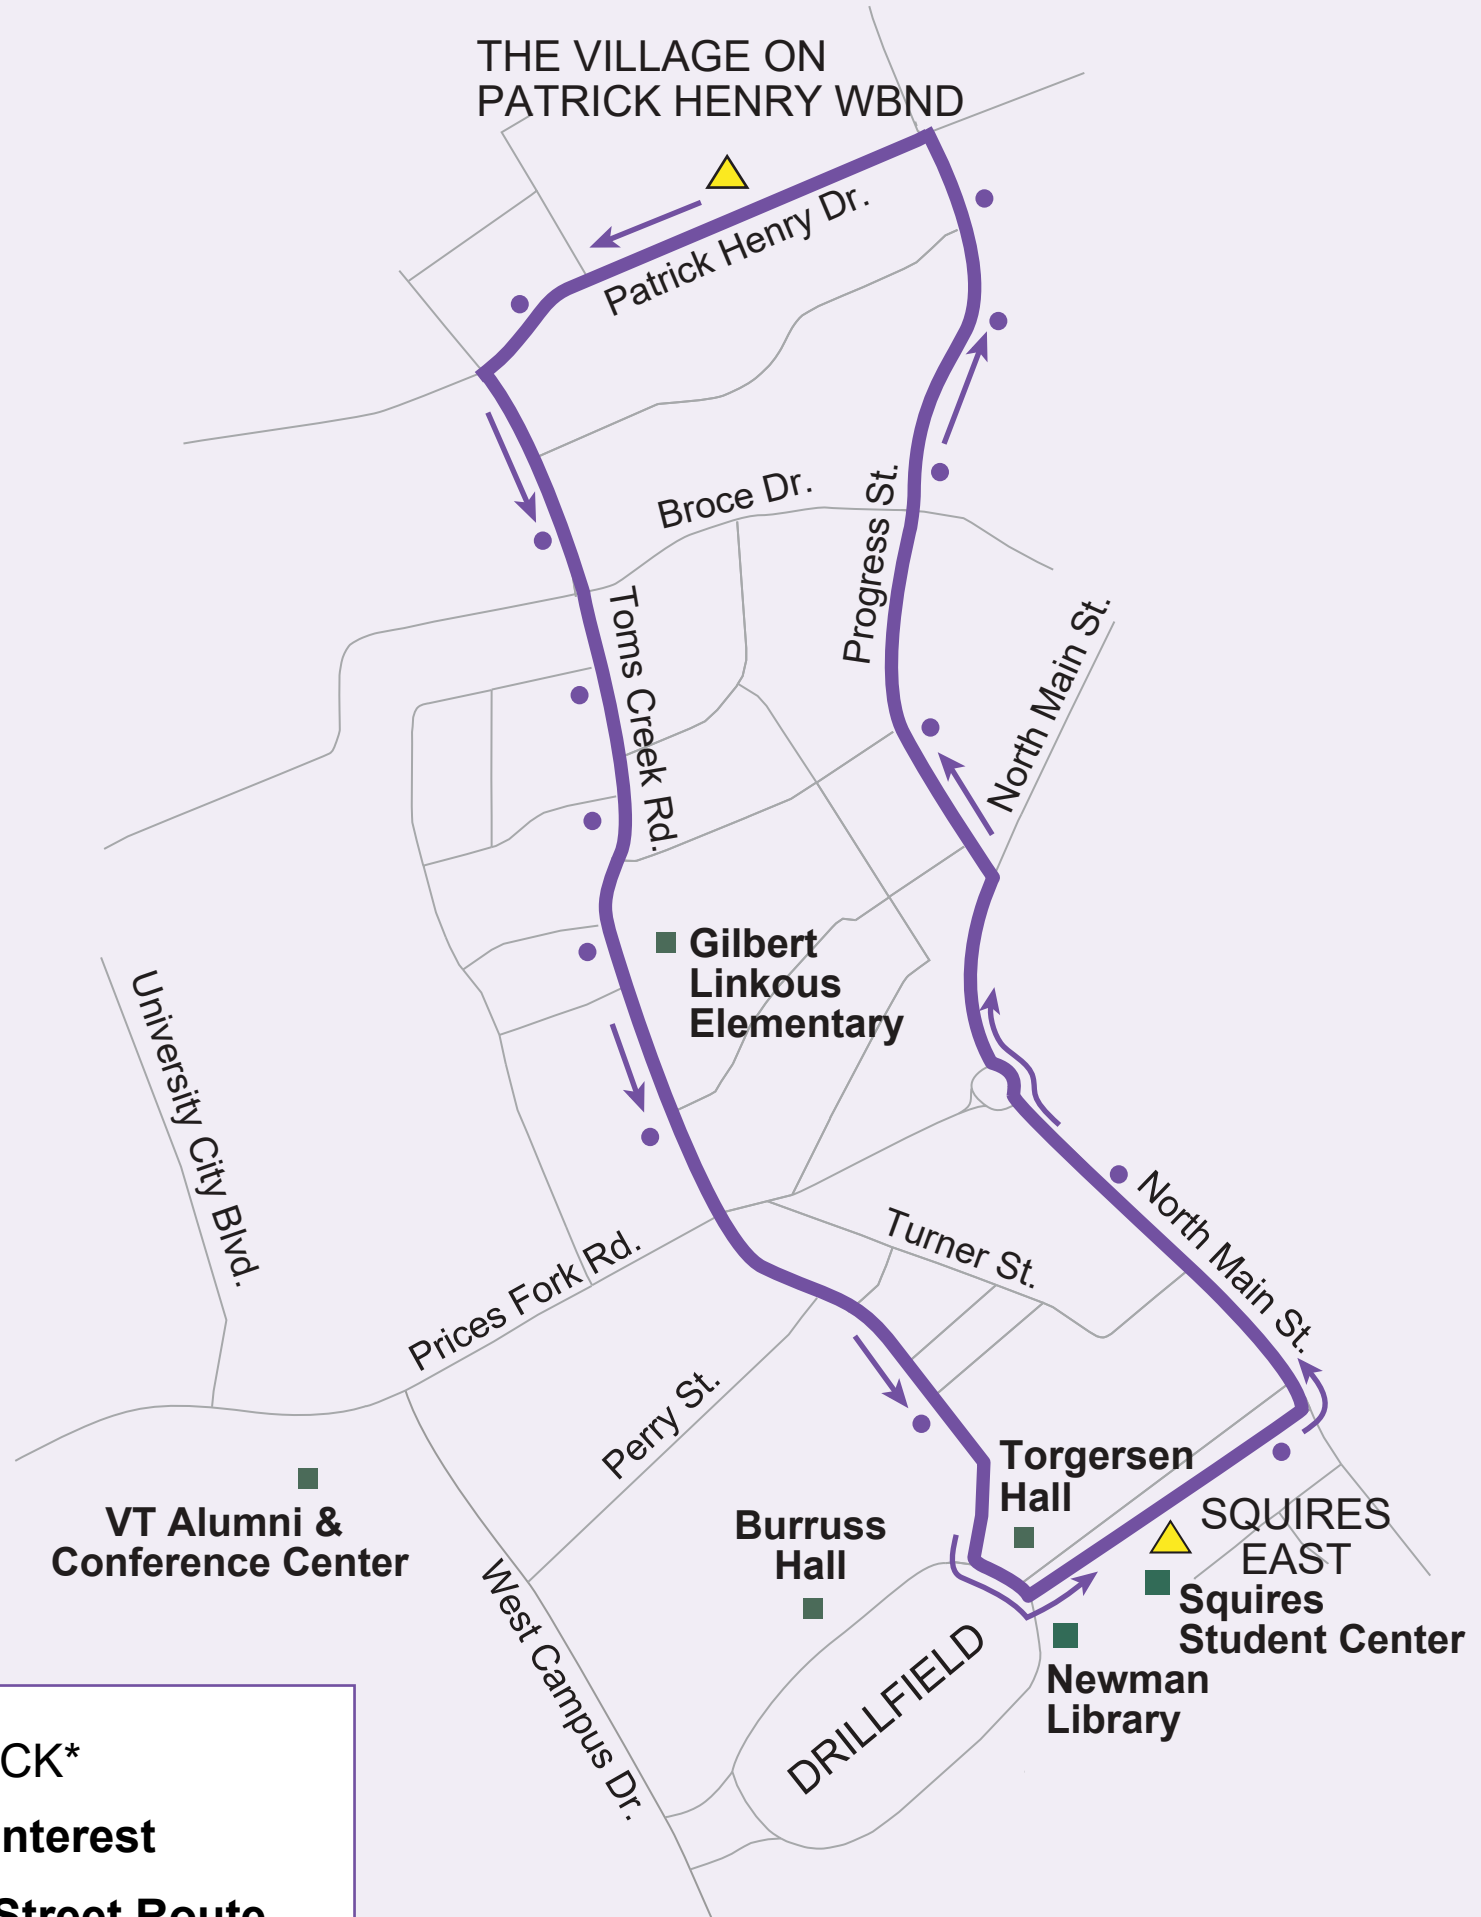

Progress Street

Provides service along Progress St., Patrick Henry Dr., and Toms Creek to campus.

 TIME CHECK*

 Points of Interest

 Progress Street Route

 Bus Stop

* Buses that arrive at a time check early will leave at the scheduled time.

This route operates Mon-Fri during full service only. During all other times, please use the Toms Creek or UCB routes.

Progress Street "PRO"

Provides service along Progress Street, Patrick Henry Drive and Toms Creek to Campus. Full Service ONLY.

What has changed? Service ends at 6:30 PM Monday - Friday. After 6:30 PM please use TOM, UCB, or PHD routes.

Progress Street Monday - Friday	
Squires East	The Village on Patrick Henry Wbnd
Stop # 1110	Stop # 1308
	7:00 AM
	7:15 AM
7:15 AM	7:30 AM
7:30 AM	7:45 AM
7:45 AM	8:00 AM
8:00 AM	8:15 AM
8:15 AM	8:30 AM
8:30 AM	8:45 AM
8:45 AM	9:00 AM
9:00 AM	9:15 AM
9:15 AM	9:30 AM
9:30 AM	9:45 AM
9:45 AM	10:00 AM
10:00 AM	10:15 AM
10:15 AM	10:30 AM
10:30 AM	10:45 AM
10:45 AM	11:00 AM
11:00 AM	11:15 AM
11:15 AM	11:30 AM
11:30 AM	11:45 AM
11:45 AM	12:00 PM
12:00 PM	12:15 PM
12:15 PM	12:30 PM
12:30 PM	12:45 PM
12:45 PM	1:00 PM
1:00 PM	1:15 PM
1:15 PM	1:30 PM
1:30 PM	1:45 PM
1:45 PM	2:00 PM
2:00 PM	2:15 PM
2:15 PM	2:30 PM
2:30 PM	2:45 PM
2:45 PM	3:00 PM
3:00 PM	3:15 PM
3:15 PM	3:30 PM

Progress Street Monday - Friday	
Squires East	The Village on Patrick Henry Wbnd
Stop # 1110	Stop # 1308
3:30 PM	3:45 PM
3:45 PM	4:00 PM
4:00 PM	4:15 PM
4:15 PM	4:30 PM
4:30 PM	4:45 PM
4:45 PM	5:00 PM
5:00 PM	5:15 PM
5:15 PM	5:30 PM
5:30 PM	5:45 PM
5:45 PM	6:00 PM
6:00 PM	6:15 PM
6:15 PM	6:30 PM