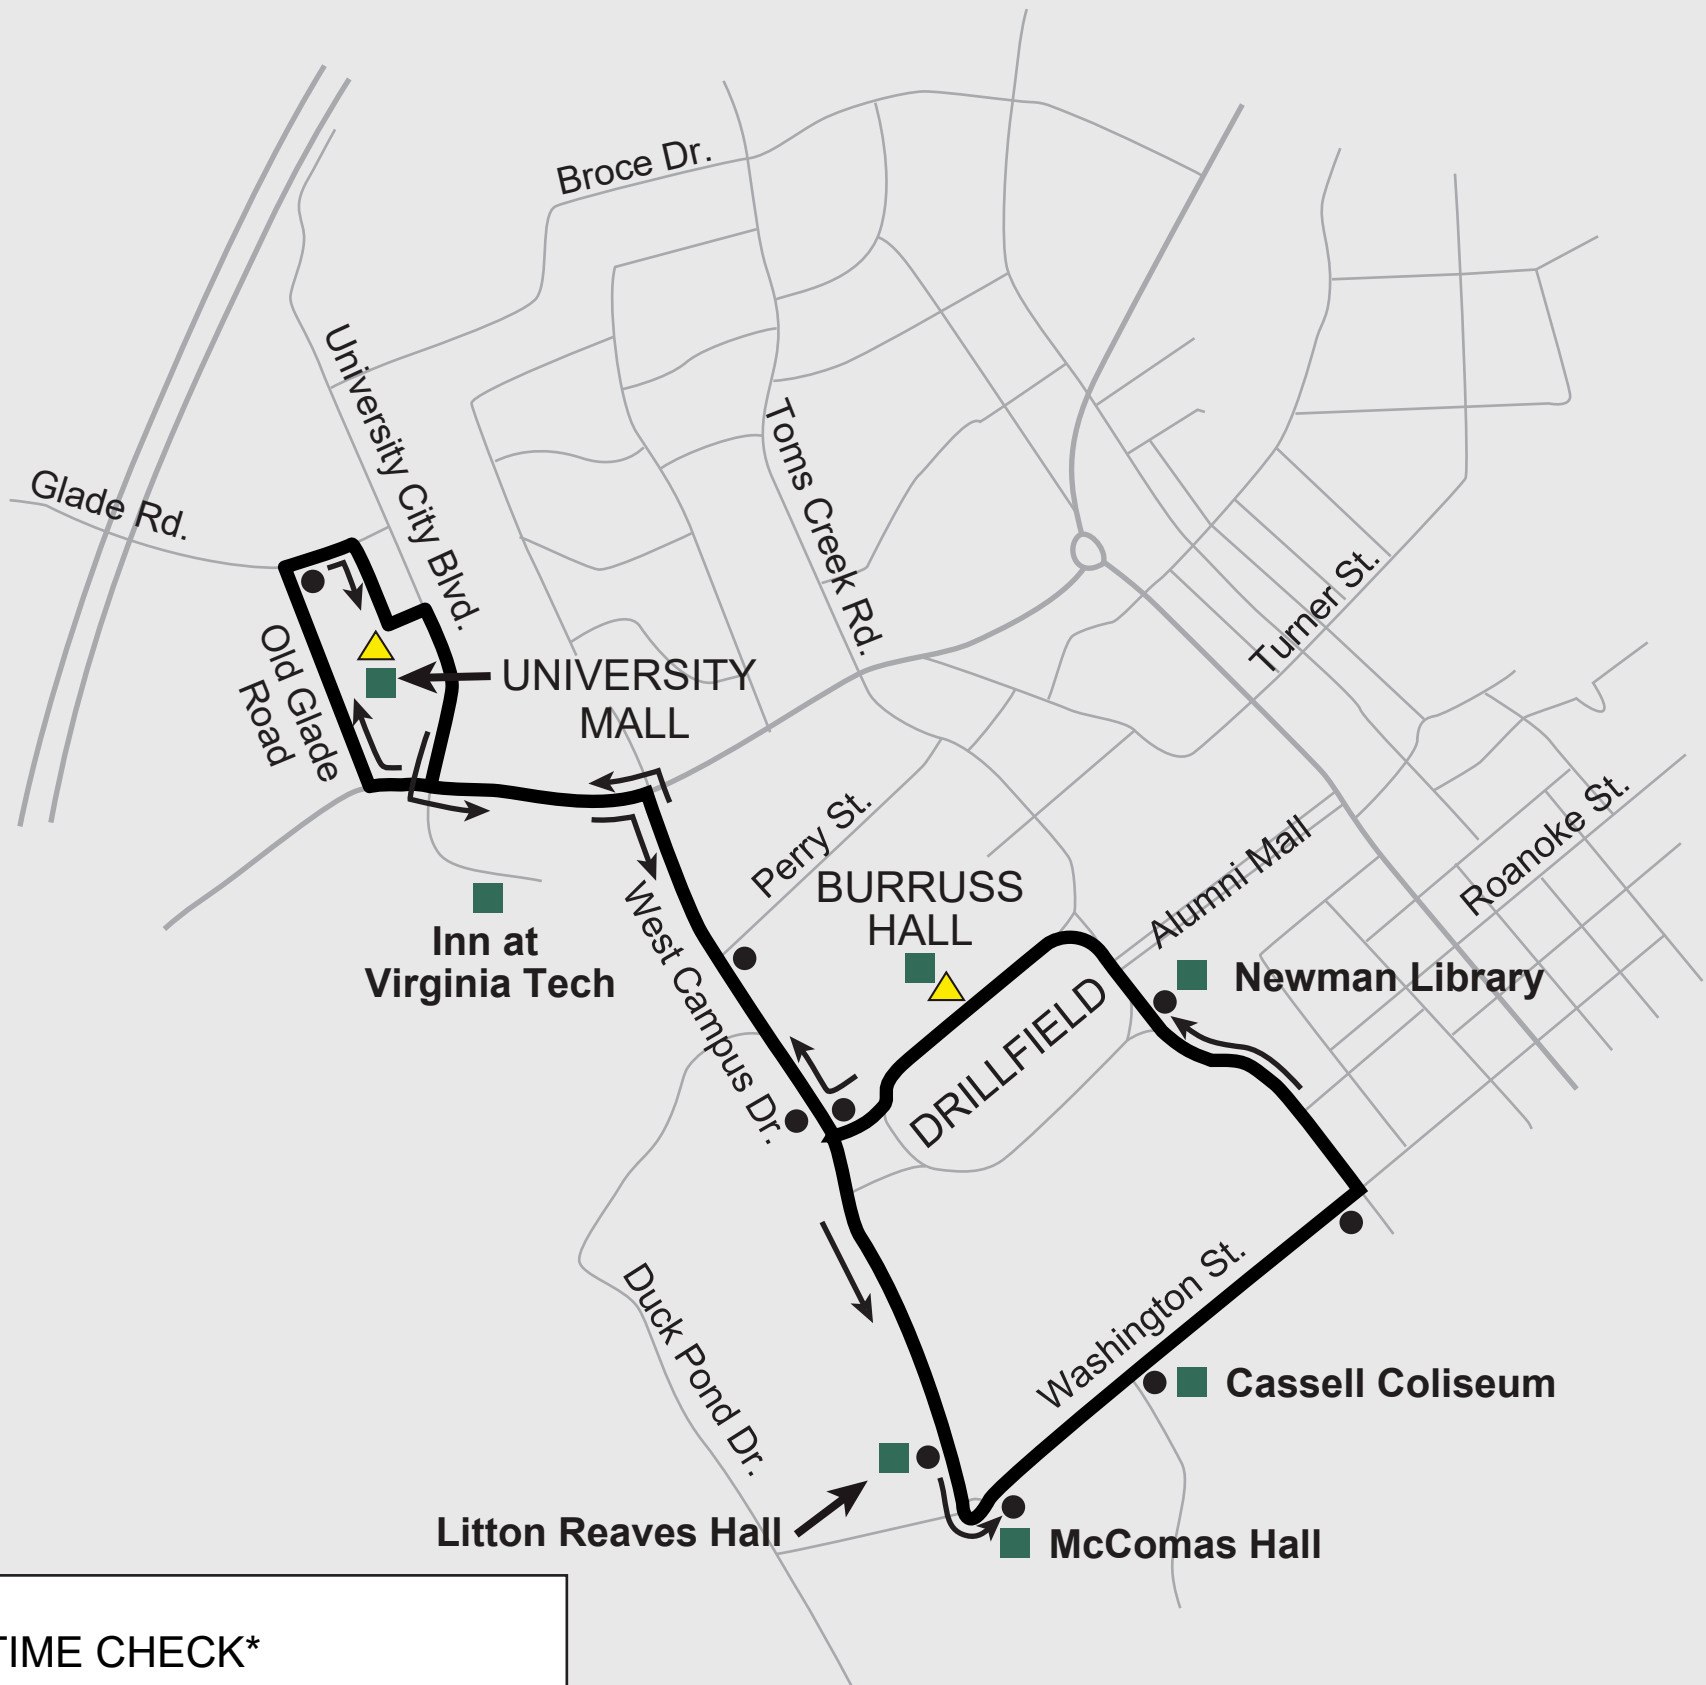

University Mall Shuttle

Provides service from Campus to the Math Emporium at University Mall

-  TIME CHECK*
 -  Points of Interest
 -  UMal Shuttle Route
 -  Bus Stop
- * Buses that arrive at a time check early will leave at the scheduled time.

This route operates during Full service weekdays only. During reduced service, evenings & weekends please use the Toms Creek or University City Boulevard routes.

University Mall Shuttle

Provides service from Campus to the Math Emporium and Sturbridge Square during Full and Intermediate Service.

What has changed? Service ends at 6:30 PM Monday - Friday. After 6:30 PM please use TOM or UCB routes.

University Mall Shuttle Weekday Full and Intermediate Service

Burruss Hall	University Mall Main Entrance
Stop # 1101	Stop # 1336
	7:00 AM
7:10 AM	7:20 AM
7:40 AM	7:50 AM
8:10 AM	8:20 AM
8:40 AM	8:50 AM
9:10 AM	9:20 AM
9:40 AM	9:50 AM
10:10 AM	10:20 AM
10:40 AM	10:50 AM
11:10 AM	11:20 AM
11:40 AM	11:50 AM
12:10 PM	12:20 PM
12:40 PM	12:50 PM
1:10 PM	1:20 PM
1:40 PM	1:50 PM
2:10 PM	2:20 PM
2:40 PM	2:50 PM
3:10 PM	3:20 PM
3:40 PM	3:50 PM
4:10 PM	4:20 PM
4:40 PM	4:50 PM
5:10 PM	5:20 PM
5:40 PM	5:50 PM
6:10 PM	6:20 PM
6:40 PM	

Route does not operate on weekends;
please use the TOM or UCB route.

Updated 10/5/21

- * All stops listed are timechecks; buses do not leave these stops before the posted time.
- * Passengers should be at the bus stop at least 5 minutes before scheduled departure time.
- * **Bold** times indicate PM hours.
- * For Full, Intermediate or Reduced service information please visit the event calendar at www.ridebt.org