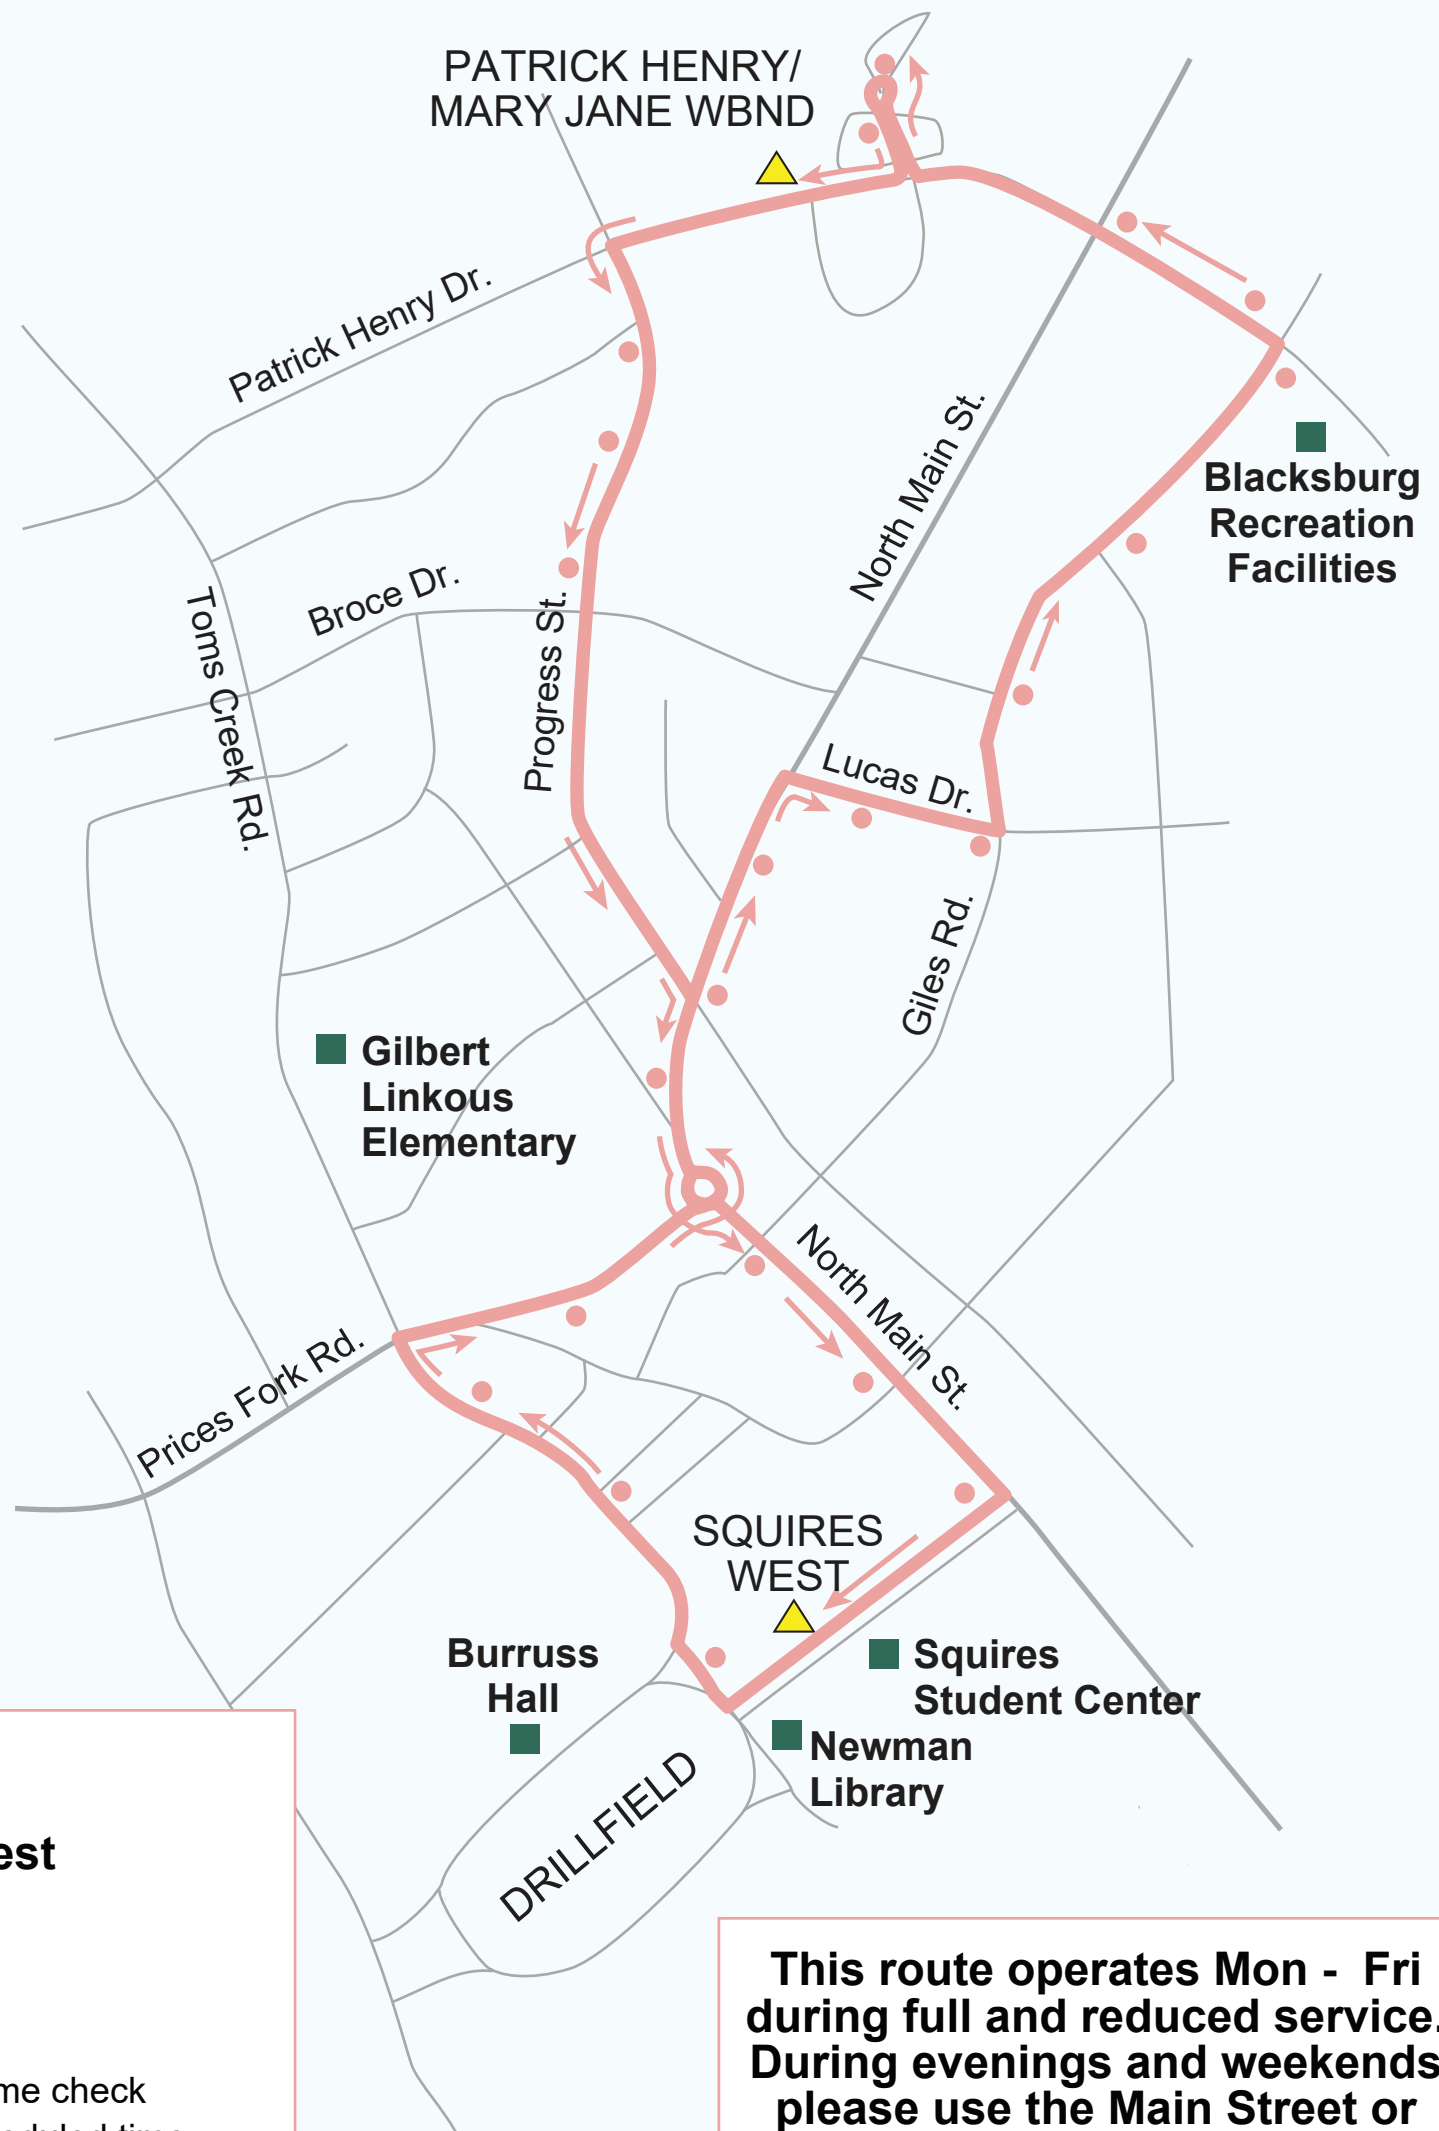

Patrick Henry

Provides service from Giles Rd., Patrick Henry Dr., Seneca Circle and Progress St. to campus.

-  TIME CHECK*
-  Points of Interest
-  Patrick Henry
-  Bus Stop

* Buses that arrive at a time check early will leave at the scheduled time.

This route operates Mon - Fri during full and reduced service. During evenings and weekends please use the Main Street or Toms Creek routes.

Patrick Henry "PHD"

Provides service along North Main Street, Giles Road, Patrick Henry Drive, Seneca Circle and Progress Street to Campus.

What has changed? No changes.

Patrick Henry Full Service Monday -Thursday	
Squires West	Patrick Henry / Mary Jane Wbnd
Stop # 1113	Stop # 1438
Operates every 15 minutes	
	7:00 AM
	7:15 AM
7:15 AM	7:30 AM
7:30 AM	7:45 AM
7:45 AM	8:00 AM
8:00 AM	8:15 AM
8:15 AM	8:30 AM
8:30 AM	8:45 AM
8:45 AM	9:00 AM
9:00 AM	9:15 AM
9:15 AM	9:30 AM
9:30 AM	9:45 AM
9:45 AM	10:00 AM
10:00 AM	10:15 AM
10:15 AM	10:30 AM
10:30 AM	10:45 AM
10:45 AM	11:00 AM
11:00 AM	11:15 AM
11:15 AM	11:30 AM
11:30 AM	11:45 AM
11:45 AM	12:00 PM
12:00 PM	12:15 PM
12:15 PM	12:30 PM
12:30 PM	12:45 PM
12:45 PM	1:00 PM
1:00 PM	1:15 PM
1:15 PM	1:30 PM
1:30 PM	1:45 PM
1:45 PM	2:00 PM
2:00 PM	2:15 PM
2:15 PM	2:30 PM
2:30 PM	2:45 PM
2:45 PM	3:00 PM
3:00 PM	3:15 PM
3:15 PM	3:30 PM
3:30 PM	3:45 PM
3:45 PM	4:00 PM
4:00 PM	4:15 PM
4:15 PM	4:30 PM
4:30 PM	4:45 PM
4:45 PM	5:00 PM
5:00 PM	5:15 PM
5:15 PM	5:30 PM
5:30 PM	5:45 PM
5:45 PM	6:00 PM
6:00 PM	6:15 PM
6:15 PM	6:30 PM
Operates every 30 minutes	
6:45 PM	7:00 PM
7:15 PM	7:30 PM
7:45 PM	8:00 PM
8:15 PM	8:30 PM
8:45 PM	9:00 PM
9:15 PM	9:30 PM