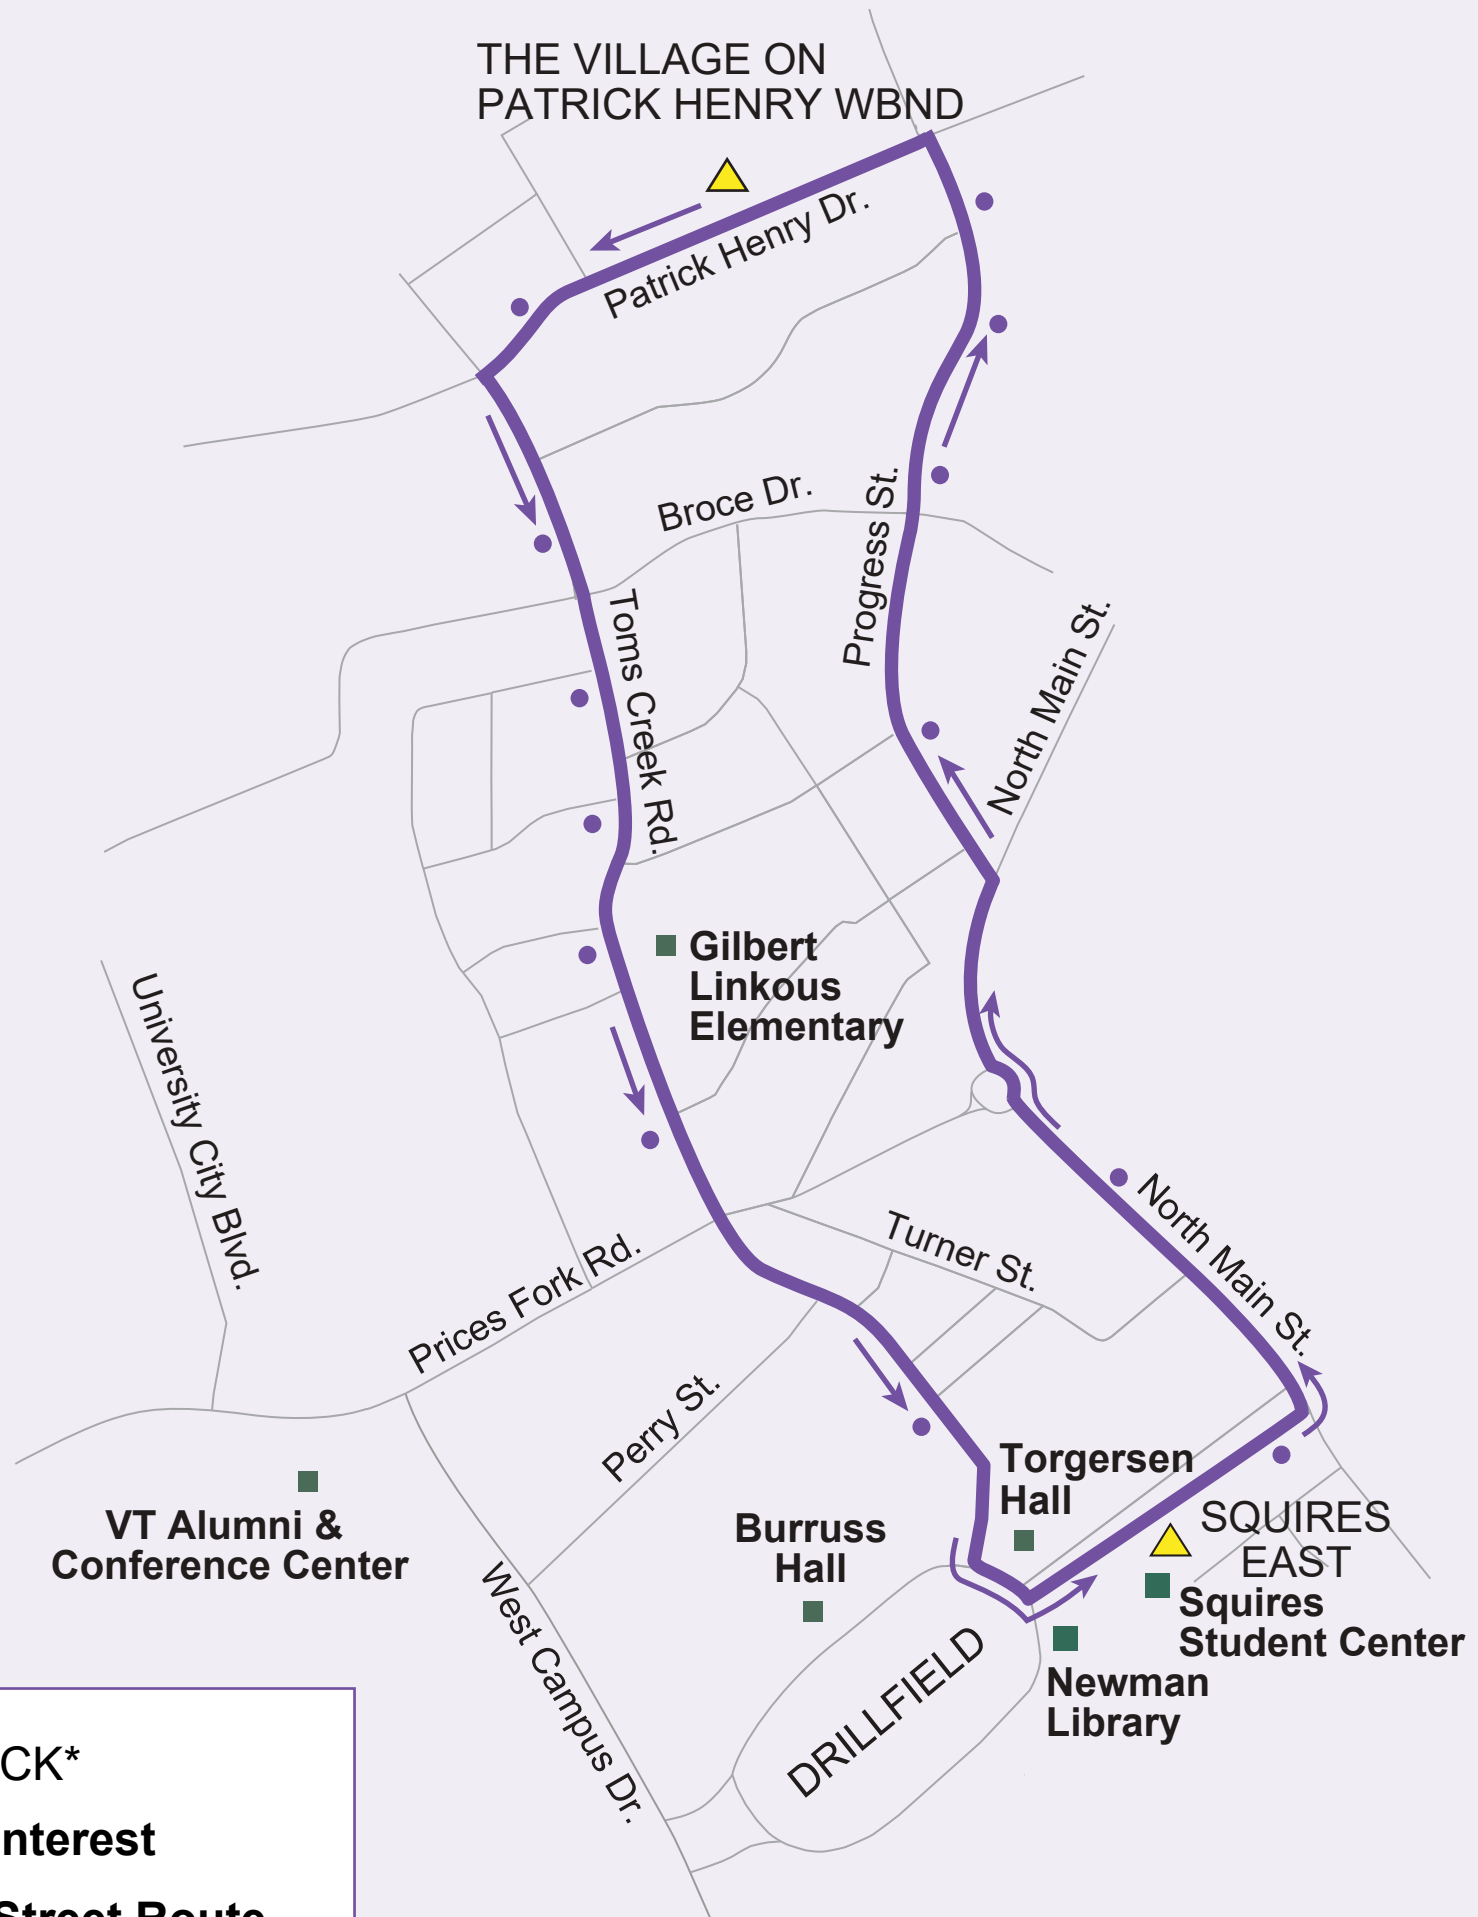

Progress Street

Provides service along Progress St., Patrick Henry Dr., and Toms Creek to campus.

-  TIME CHECK*
-  Points of Interest
-  Progress Street Route
-  Bus Stop

* Buses that arrive at a time check early will leave at the scheduled time.

This route operates Mon-Fri during full service only. During all other times, please use the Toms Creek or UCB routes.

Progress Street "PRO"

Provides service along Progress Street, Patrick Henry Drive and Toms Creek to Campus. Full Service ONLY.

FULL SERVICE

Progress Street "PRO"

Provides service along Progress Street, Patrick Henry Drive and Toms Creek to Campus. Weekdays ONLY.

Progress Street Intermediate Service

Squires East	The Village on Patrick Henry Wbnd
Stop # 1110	Stop # 1308
Operates every 30 minutes	
	7:00 AM
7:15 AM	7:30 AM
7:45 AM	8:00 AM
8:15 AM	8:30 AM
8:45 AM	9:00 AM
9:15 AM	9:30 AM
9:45 AM	10:00 AM
10:15 AM	10:30 AM
10:45 AM	11:00 AM
11:15 AM	11:30 AM
11:45 AM	12:00 PM
12:15 PM	12:30 PM
12:45 PM	1:00 PM
1:15 PM	1:30 PM
1:45 PM	2:00 PM
2:15 PM	2:30 PM
2:45 PM	3:00 PM
3:15 PM	3:30 PM
3:45 PM	4:00 PM
4:15 PM	4:30 PM
4:45 PM	5:00 PM
5:15 PM	5:30 PM
5:45 PM	6:00 PM
6:15 PM	6:30 PM
6:45 PM	7:00 PM
7:15 PM	7:30 PM
7:45 PM	8:00 PM
8:15 PM	8:30 PM
8:45 PM	9:00 PM
9:15 PM	9:30 PM