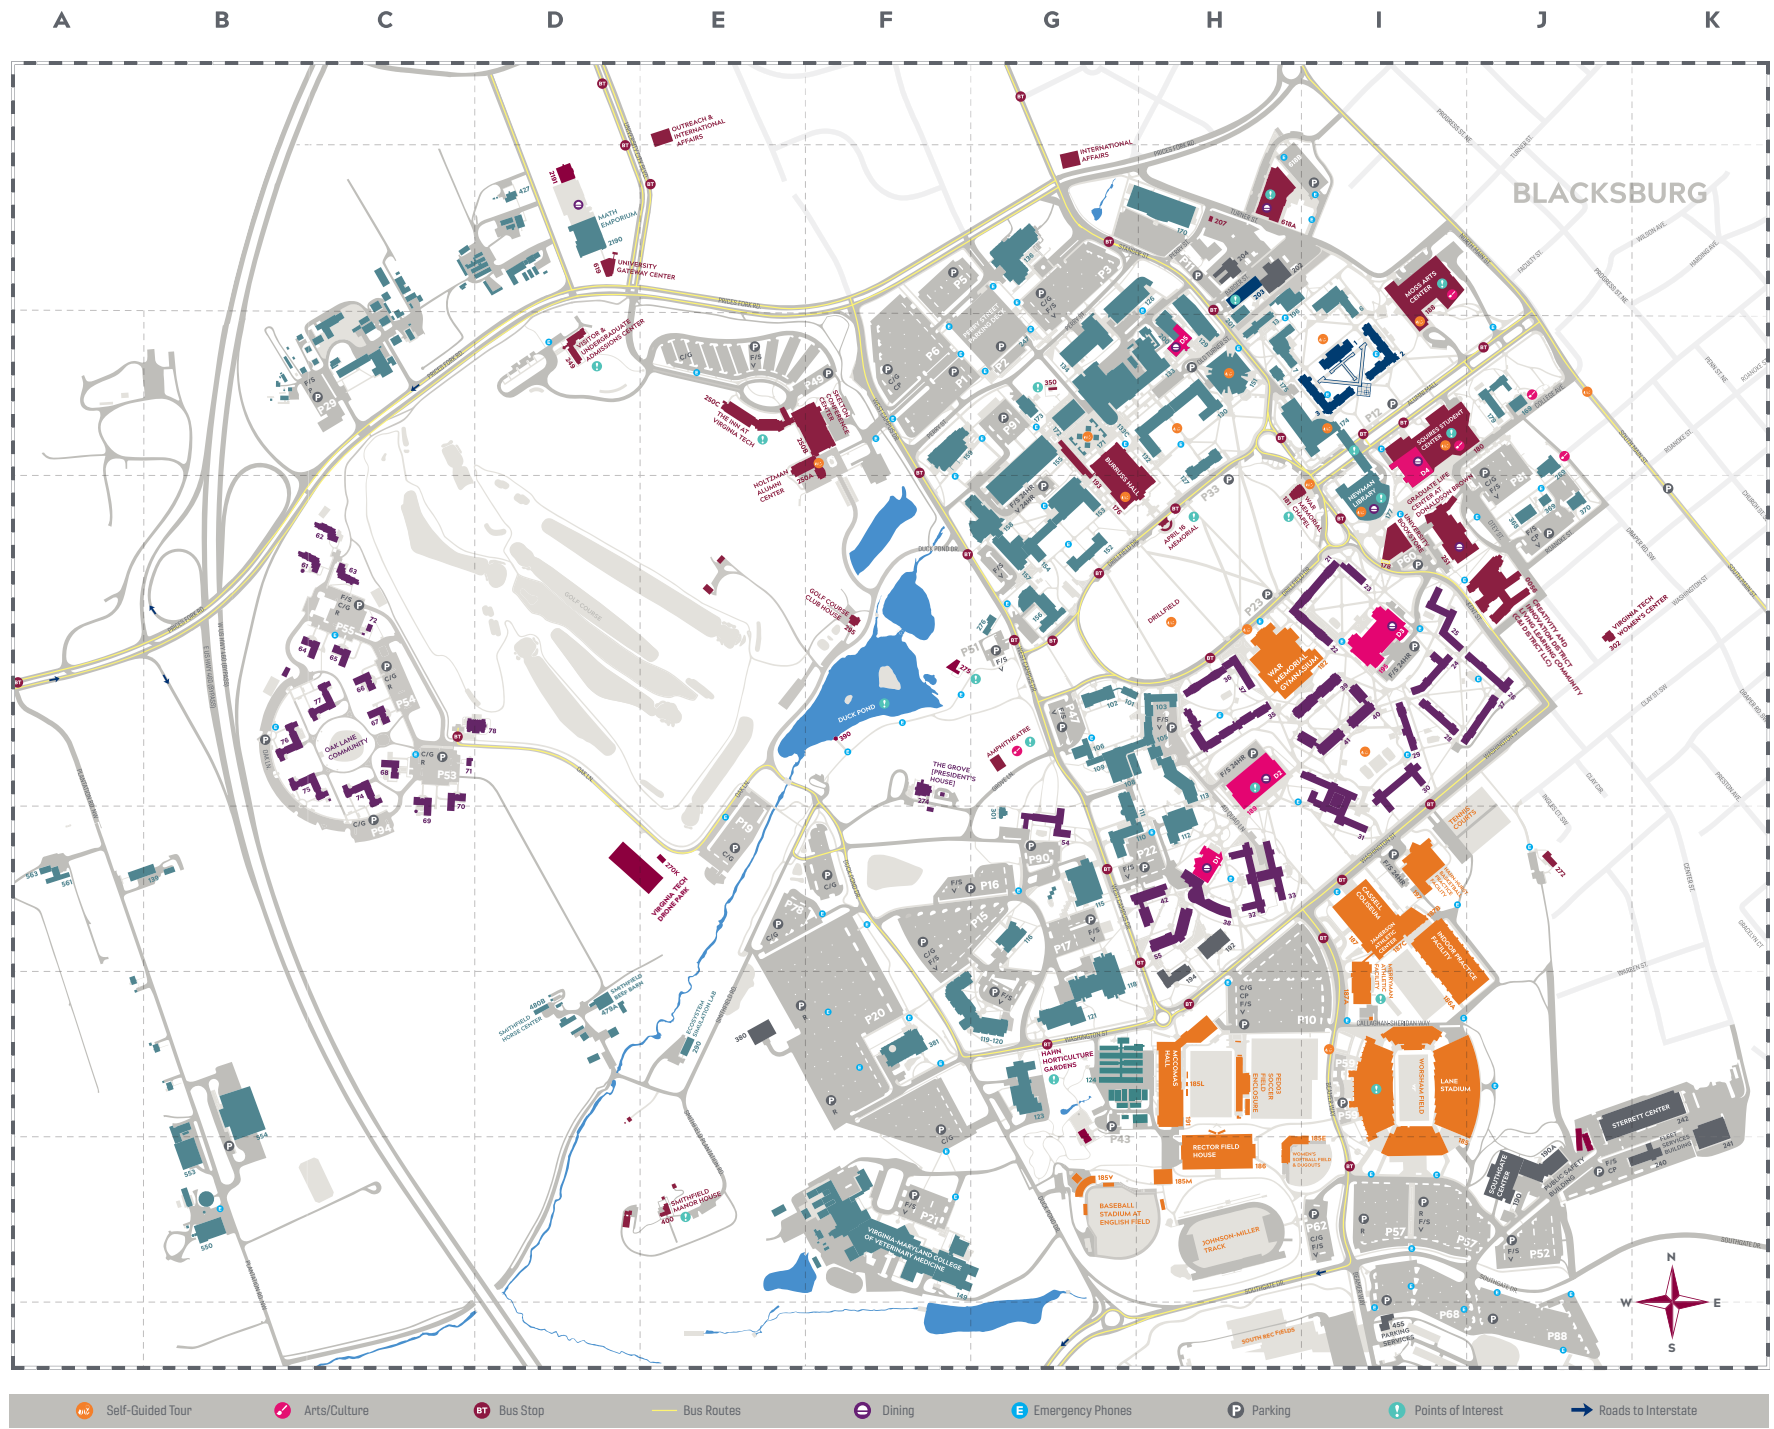

PARKING

1
2
3
4
5
6
7
8
9

BLACKSBURG

- Self-Guided Tour
- Arts/Culture
- Bus Stop
- Bus Routes
- Dining
- Emergency Phones
- Parking
- Points of Interest
- Roads to Interstate